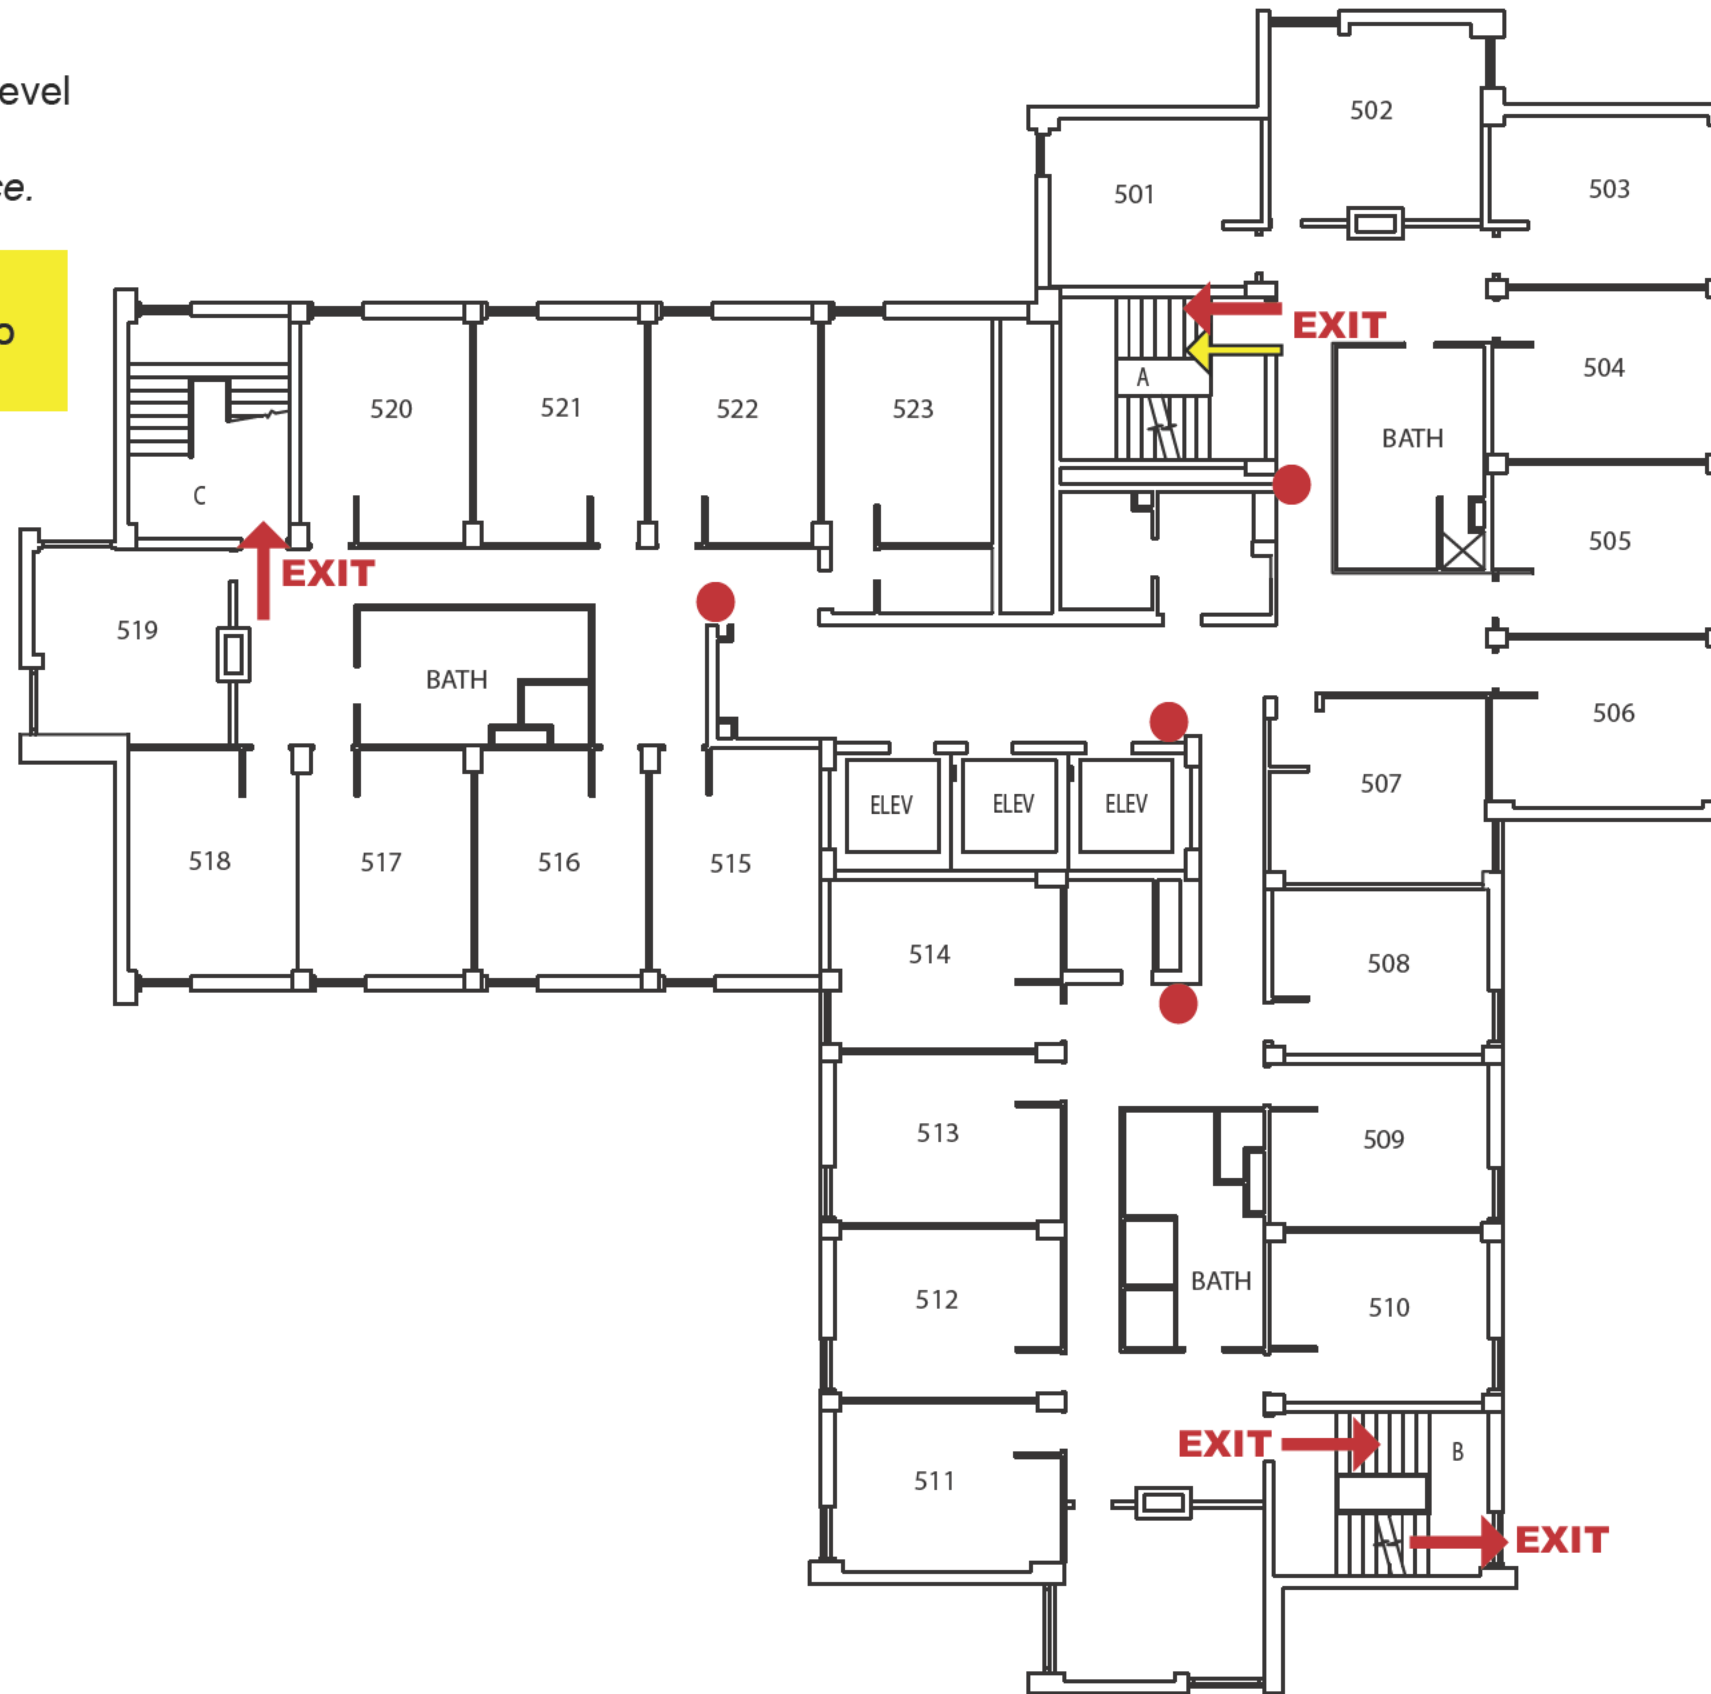

# Emergency Evacuation Route Map

## IN CASE OF FIRE:

Take closest stair down one level and exit the building.  
*Elevators will be out of service.*

## SEVERE WEATHER:

In case of Severe Weather go to designated areas.