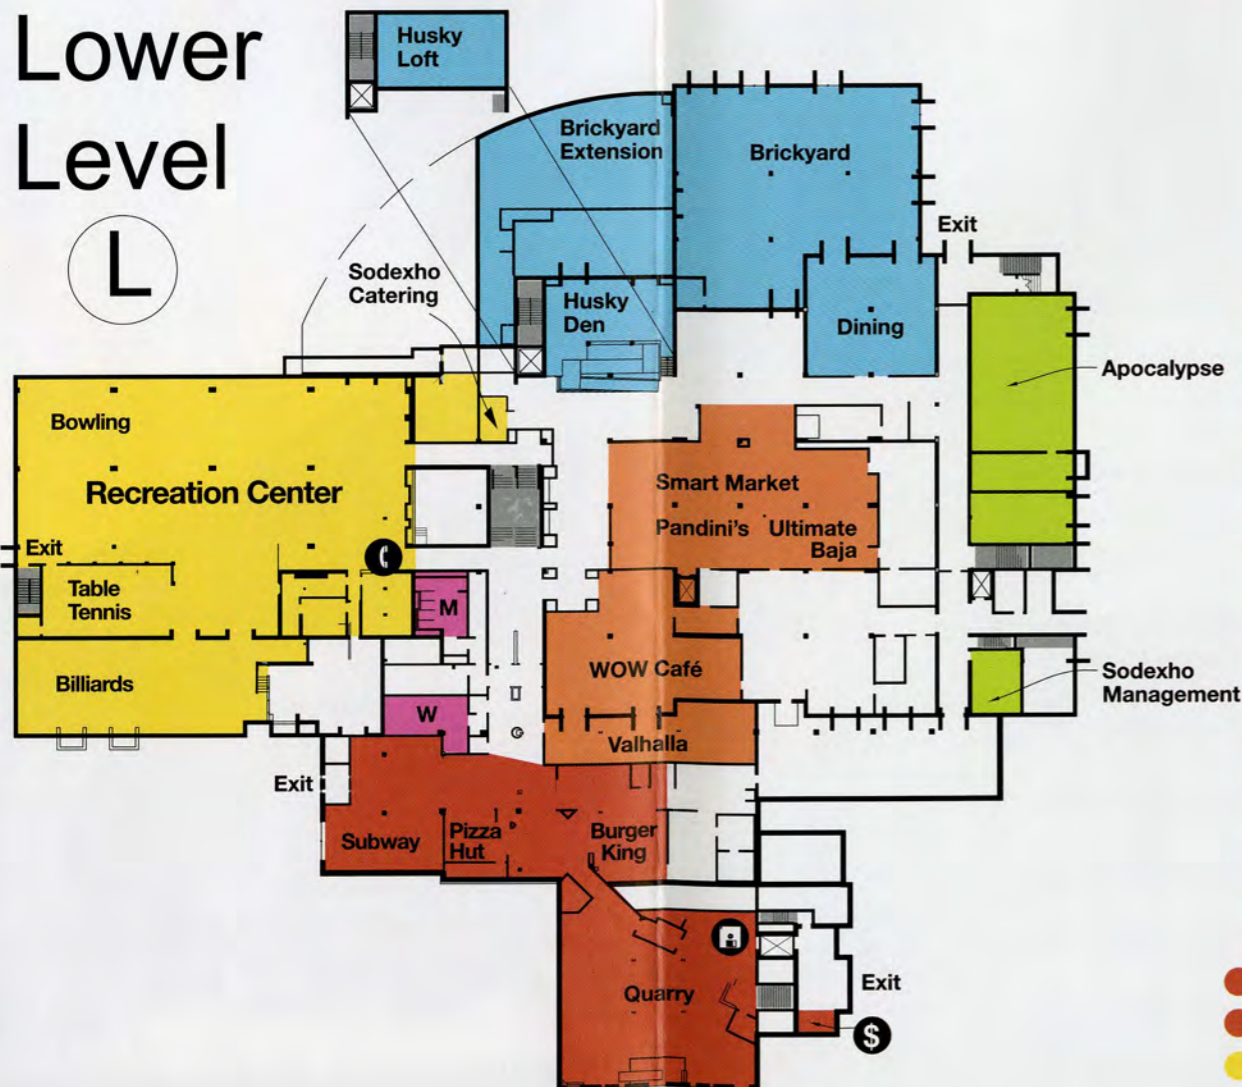

Upper Level

2

Rooms

Alphabetical by Floor

- Alumni Heritage Gallery
- Ballroom
- Cascade Room
- Columbine Room
- Glacier Room (North & South)
- Iris Room
- Jewish Communal Activities & Resources
- Lady's Slipper Room
- Lotus Room
- M'de Wakan Room
- Primrose Room
- Restrooms
- Testing Center
- Voyageurs Room (North & South)

● Phone

- North
- South
- West
- East

- Restrooms
- Outside Program Space
- ⊠ Elevators
- ||||| Stairs
- Ⓢ ATM
- Ⓜ Computer
- ☎ Phone
- *TTY Available by West Lounge*

Main Level

1

- Affinity Plus Credit Union
- Atwood Administration
- Blizzard Room
- Campus Card
- Caribou Coffee / Breyers
- Center for Student Organizations & Leadership Development (CSOLD)
- Copies Plus
- East Lounge
- Einstein Bagels
- Freshens / Quick Zone
- Gallery
- Gay, Lesbian, Bisexual, Transgender Services (GLBT)
- Information Room
- Information Desk
- Main Lounge
- Mississippi Room
- Multicultural Student Services (MSS)
- Oak Room
- Restrooms
- Student Cultural Center "Born of Hunger"
- Student Government
- Student Life & Development (SLD)
- Student Organization File Room
- Student Organization Offices
- Student Organization Work Room
- TCF National Bank
- Theatre / Theatre Lounge
- Transportation Connection
- Union Room
- University Program Board (UPB)

- Ⓢ ATM
- Ⓜ Computer
- ☎ Phone
- ☎ Phone TTY

Lower Level

L

- Apocalypse
- Brickyards
- Brickyards Extension
- Burger King
- Dining Room
- Husky Den
- Husky Loft
- Pizza Hut
- Quarry
- Recreation Center
- Restrooms
- Smart Market
- Sodexho Catering
- Sodexho Management
- Subway
- Valhalla
- WOW Café

- Ⓢ ATM
- Ⓜ Computer
- ☎ Phone

Wheelchair Accessible Entrances

- SE on the Atwood Mall
- SW near Centennial Hall
- NE near Mitchell Hall
- Atwood Theatre