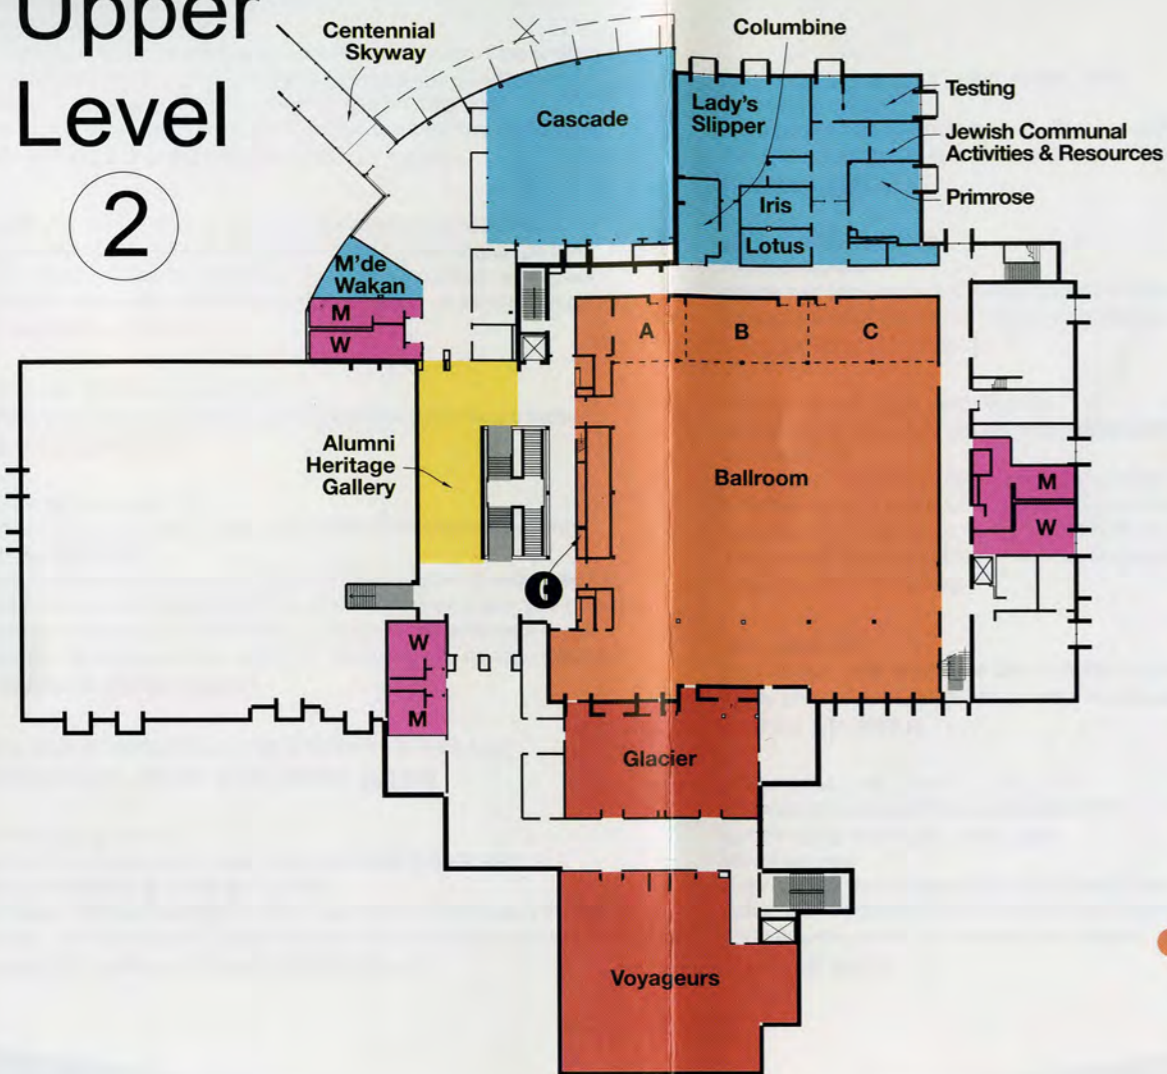

Upper Level

2

Rooms

Alphabetical by Floor

- Alumni Heritage Gallery
- Ballroom
- Cascade Room
- Columbine Room
- Glacier Room (North & South)
- Iris Room
- Jewish Communal Activities & Resources
- Lady's Slipper Room
- Lotus Room
- M'de Wakan Room
- Primrose Room
- Restrooms
- Testing Center
- Voyageurs Room (North & South)

● Phone

- North
- South
- West
- East

- Restrooms
- Outside Program Space
- ⊠ Elevators
- ||||| Stairs
- Ⓢ ATM
- Ⓜ Computer
- ☎ Phone
- *TTY Available by West Lounge*

Main Level

1

- Affinity Plus Credit Union
- Atwood Administration
- Blizzard Room
- Campus Card
- Caribou Coffee / Breyers
- Center for Student Organizations & Leadership Development (CSOLD)
- Copies Plus
- East Lounge
- Einstein Bagels
- Freshens / Quick Zone
- Gallery
- Gay, Lesbian, Bisexual, Transgender Services (GLBT)
- Information Room
- Information Desk
- Main Lounge
- Mississippi Room
- Multicultural Student Services (MSS)
- Oak Room
- Restrooms
- Student Cultural Center "Born of Hunger"
- Student Government
- Student Life & Development (SLD)
- Student Organization File Room
- Student Organization Offices
- Student Organization Work Room
- TCF National Bank
- Theatre / Theatre Lounge
- Transportation Connection
- Union Room
- University Program Board (UPB)

- Ⓢ ATM
- Ⓜ Computer
- ☎ Phone
- ☎ Phone TTY

Lower Level

L

- Apocalypse
- Brickyards
- Brickyards Extension
- Burger King
- Dining Room
- Husky Den
- Husky Loft
- Pizza Hut
- Quarry
- Recreation Center
- Restrooms
- Smart Market
- Sodexho Catering
- Sodexho Management
- Subway
- Valhalla
- WOW Café