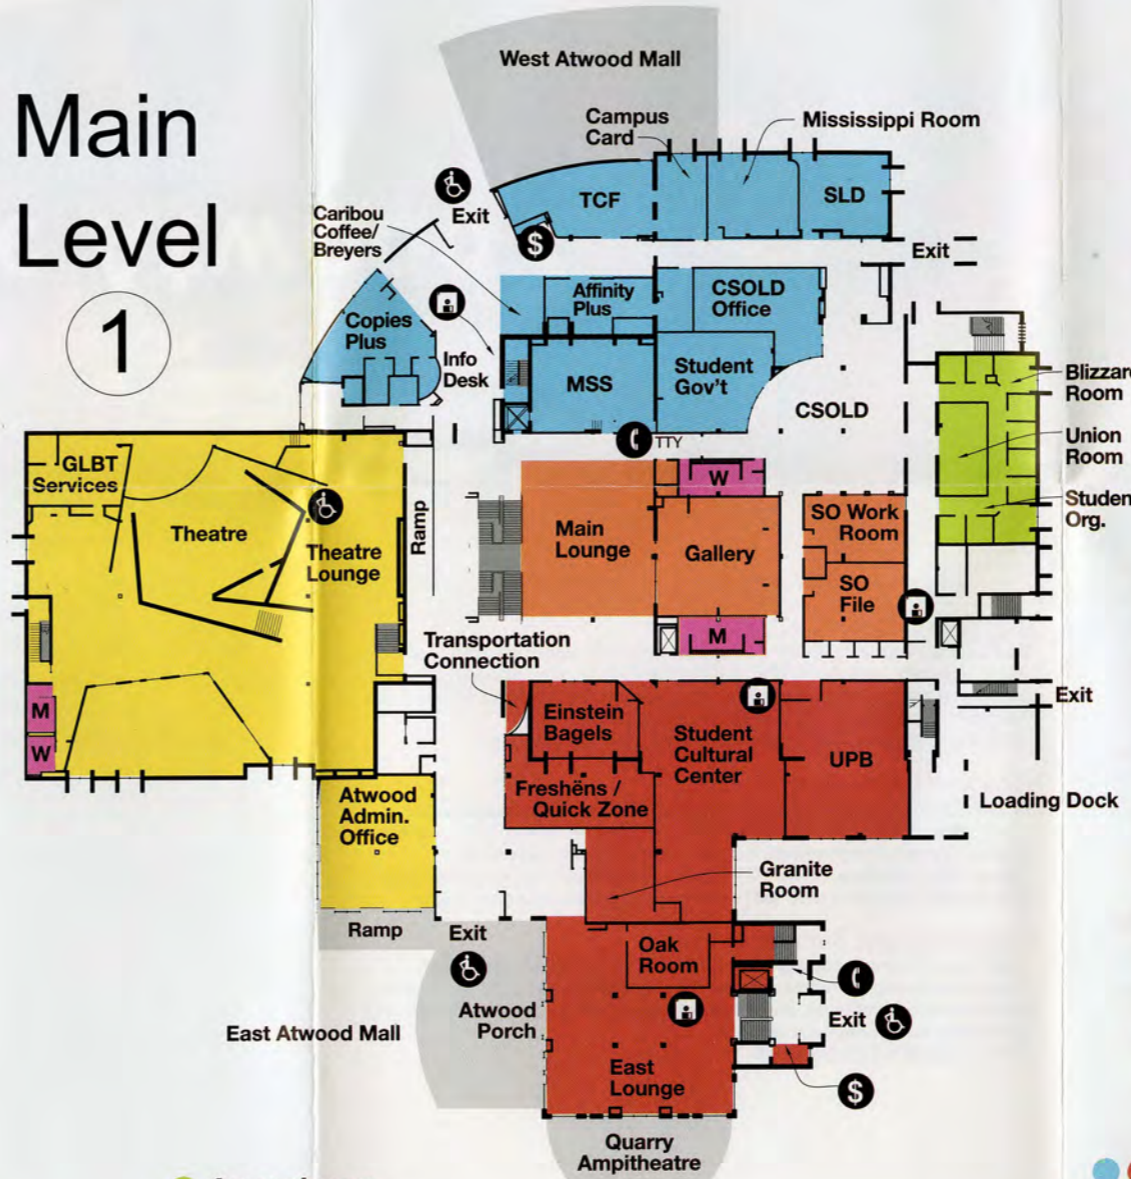

Upper Level

2

Rooms

Alphabetical by Floor

- Alumni Heritage Gallery
- Ballroom
- Cascade Room
- Columbine Room
- Glacier Room (North & South)
- Iris Room
- Jewish Communal Activities & Resources
- Lady's Slipper Room
- Lotus Room
- M'de Wakan Room
- Primrose Room
- Restrooms
- Testing Center
- Voyageurs Room (North & South)

● Phone

- North
- South
- West
- East

- Restrooms
- Outside Program Space
- ⊠ Elevators
- ||||| Stairs
- Ⓢ ATM
- Ⓜ Computer
- ☎ Phone
- *TTY Available by West Lounge*

Main Level

1

- Affinity Plus Credit Union
- Atwood Administration
- Blizzard Room
- Campus Card
- Caribou Coffee / Breyers
- Center for Student Organizations & Leadership Development (CSOLD)
- Copies Plus
- East Lounge
- Einstein Bagels
- Freshens / Quick Zone
- Gallery
- Gay, Lesbian, Bisexual, Transgender Services (GLBT)
- Information Room
- Information Desk
- Main Lounge
- Mississippi Room
- Multicultural Student Services (MSS)
- Oak Room
- Restrooms
- Student Cultural Center "Born of Hunger"
- Student Government
- Student Life & Development (SLD)
- Student Organization File Room
- Student Organization Offices
- Student Organization Work Room
- TCF National Bank
- Theatre / Theatre Lounge
- Transportation Connection
- Union Room
- University Program Board (UPB)

- Ⓢ ATM
- Ⓜ Computer
- ☎ Phone
- ☎ Phone TTY

Lower Level

L

- Apocalypse
- Brickyards
- Brickyards Extension
- Burger King
- Dining Room
- Husky Den
- Husky Loft
- Pizza Hut
- Quarry
- Recreation Center
- Restrooms
- Smart Market
- Sodexho Catering
- Sodexho Management
- Subway
- Valhalla
- WOW Café

- Ⓢ ATM
- Ⓜ Computer
- ☎ Phone

Wheelchair Accessible Entrances

- SE on the Atwood Mall
- SW near Centennial Hall
- NE near Mitchell Hall
- Atwood Theatre