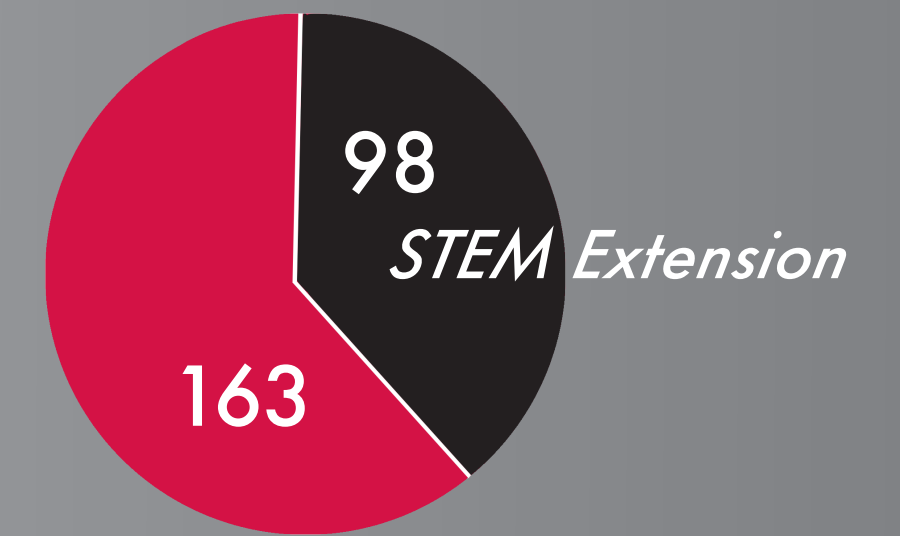

SCSU International Students

FALL 2017

Enrollment by Region

2% NORTH AMERICA

3% EUROPE

81% ASIA

1% SOUTH AMERICA

13% AFRICA

1512 Enrolled Students from 85 Countries

					TOTAL
AFGHANISTAN	2	1			3
ALBANIA		1			1
AZERBAIJAN		2			2
BAHAMAS, THE	1	8			9
BAHRAIN	2	3			5
BANGLADESH	4	17			21
BENIN		2			2
BRAZIL	1	2			3
BURKINA FASO	4	16	2		22
BURUNDI	1	21			22
CAMBODIA		2			2
CAMEROON	1	8			9
CANADA	6	8			14
CHILE	1	1			2
CHINA *	2	26	140	34	202
COLOMBIA		4			4
CONGO (KINSHASA)		3			3
COSTA RICA			1		1
COTE D'IVOIRE	3	12	1		16
DENMARK		1			1
ECUADOR		3			3
EQYPT		7			7

					TOTAL
EL SALVADOR	3				3
ETHIOPIA	2	24			26
FINLAND		2			2
FRANCE	1				1
GAMBIA, THE		1			1
GEORGIA	1				1
GERMANY		2	12		14
GHANA	1	2			3
HAITI		1	1		2
HONG KONG		1			1
ICELAND		1			1
INDIA *	1	170	13	1	185
INDONESIA		1	1	1	3
IRAN	1	1			2
IRAQ	1				1
ISRAEL		1			1
ITALY		1			1
JAPAN	2	9	24		35
JORDAN		2			2
KAZAKHSTAN		2	4		6
KENYA	1	8			9
KUWAIT		7			7

					TOTAL
LAOS		1			1
LITHUANIA	1				1
MALAWI	1	1			2
MALAYSIA	3	35			38
MALI	2	2			4
MONGOLIA	1	9	1		11
MOROCCO		1	1		2
NEPAL *	2	30	355		387
NETHERLANDS		1	2		3
NICARAGUA		1			1
NIGERIA	19	16			35
NORWAY		2			2
PAKISTAN	9	26	1		36
PERU		2			2
RUSSIA	4	2	1		7
RWANDA		17			17
SAUDI ARABIA *	2	115	11		128
SENEGAL	1	2			3
SERBIA	1	1			2
SIERRA LEONE		1			1
SLOVAKIA		1			1
SOMALIA		2			2

					TOTAL
SOUTH AFRICA	1	3	5		9
SOUTH KOREA *	1	17	25	15	58
SPAIN		1			1
SRI LANKA	11	25			36
SWEDEN		2			2
SWITZERLAND		1			1
SYRIA	2	3			5
TAIWAN	1	1			2
TANZANIA	1	2			3
THAILAND	1	1			2
TUNISIA			1		1
TURKEY	5	5	2		12
UKRAINE	1	2			3
UNITED ARAB EMIRATES	1	2			3
UNITED KINGDOM	3	1			4
UZBEKISTAN		3			3
VENEZUELA	1	1			2
VIETNAM	1	3	10		14
YEMEN		4			4

OPT Enrollment: 261

Scholar Enrollment: 12