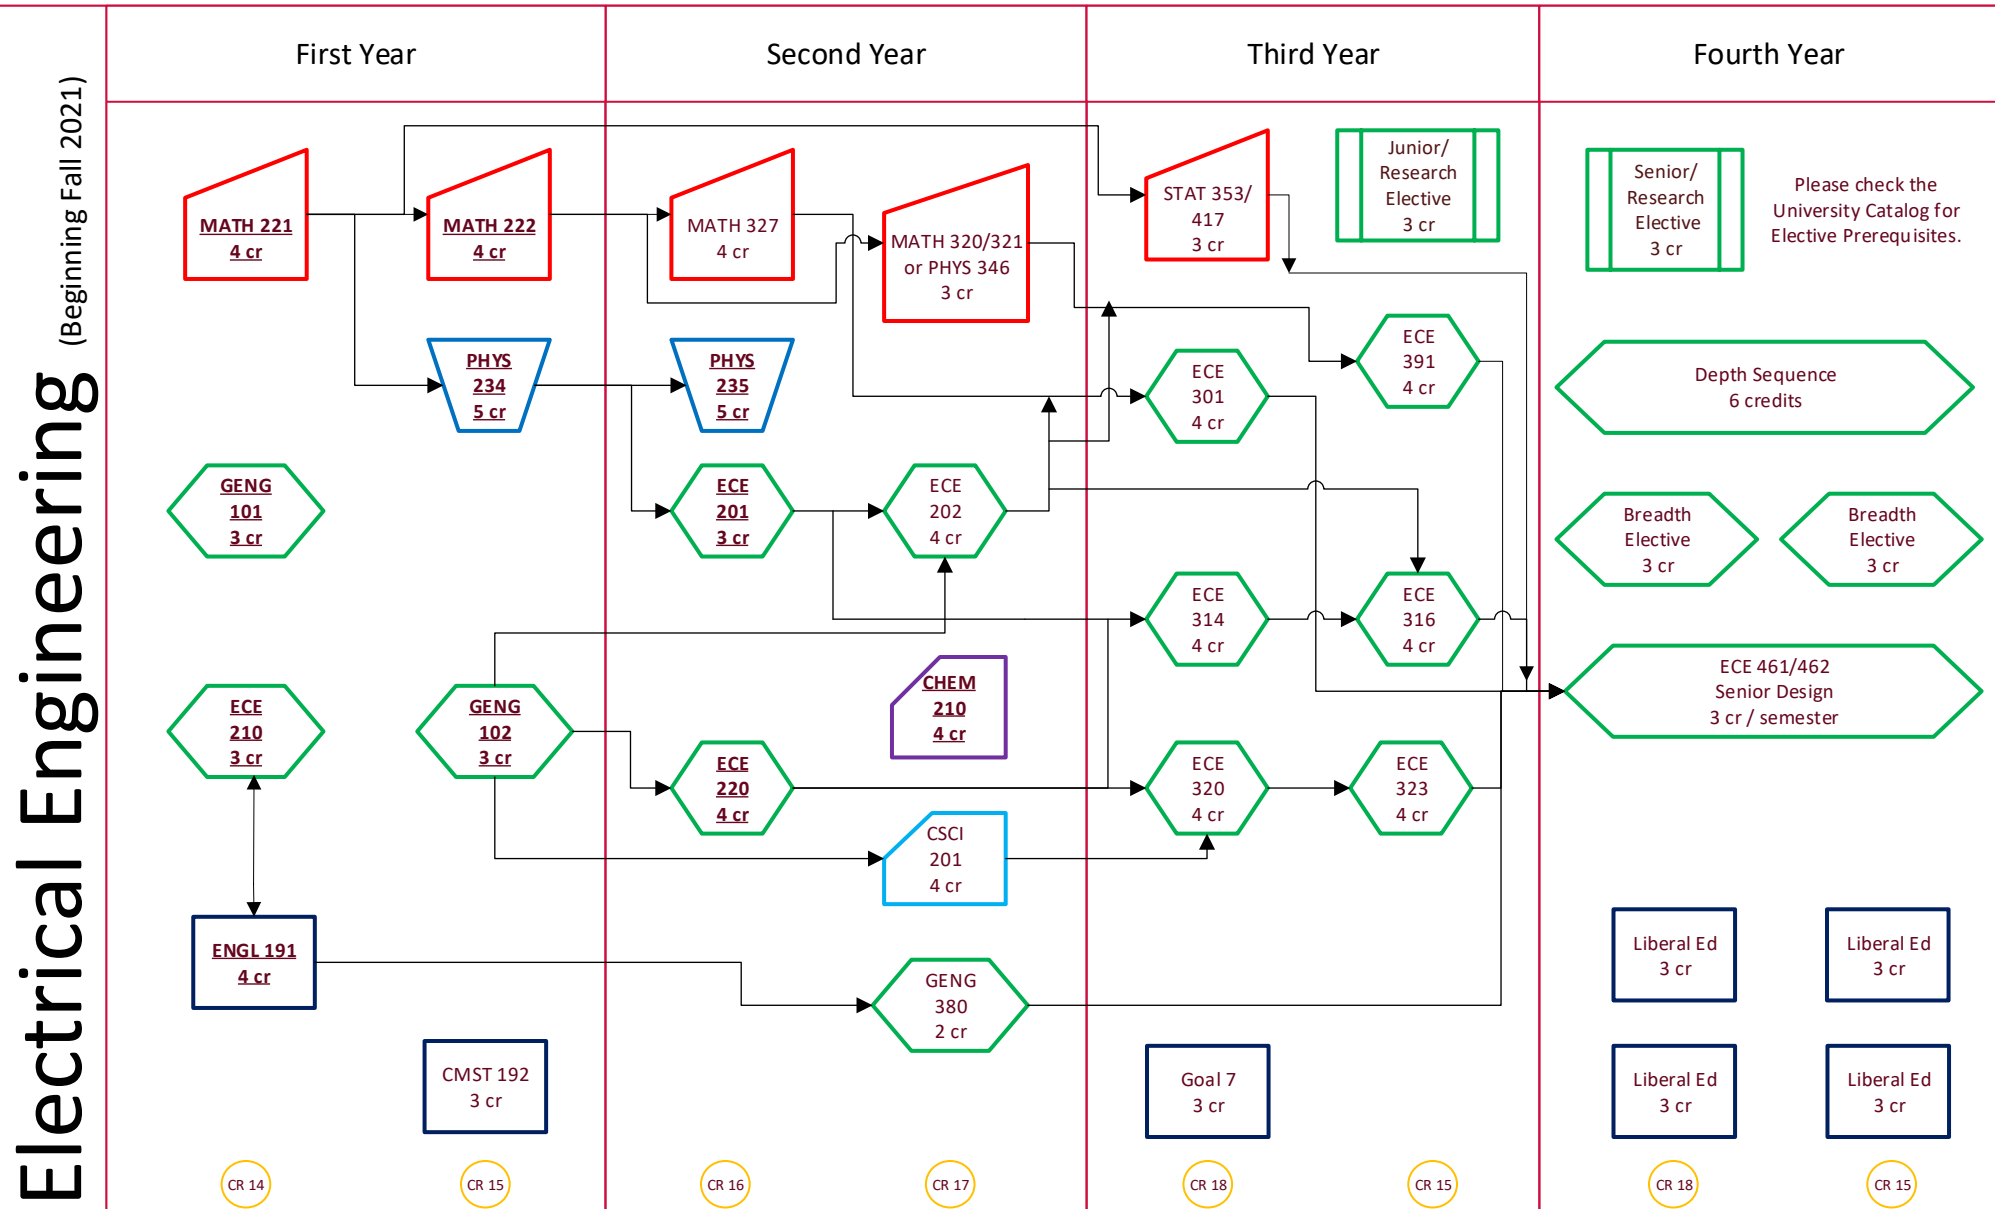

Department of Electrical and Computer Engineering

Suggested Plan of Study Beginning Fall 2021

Contact ECE Office
 (320) 308-3252
 ece@stcloudstate.edu

- Lines and arrows denote prerequisite/corequisite relationships. Please consult the University catalog for prerequisite requirements.
- Bolded and underlined courses denote Block I Electrical Engineering courses. These courses (Block 1) must be completed with a 2.0 or better grade point average in order to progress into the 300 level ECE courses.
- GENG 102, ECE 201, and ECE 220 must be completed with a grade of C or better to progress into the 300 level ECE courses.
- Students must have 2 semesters (32 credits or less) left to complete their degree requirements to start Senior Design (ECE 461/462).
- Please consult your advisor and the University catalog for degree and exact prerequisite requirements.

Prerequisites for MATH 221:

MATH 112 and 113
or
MATH 115
or
65 or better on the Accuplacer College Level Math exam.

To Start GENG 102

Prerequisites
MATH 112
Corequisite of MATH 113
or
Corequisite of MATH 115

Electives (21-23 credits): No elective courses can double count.

Junior Elective (3-4 credits): Select one course from any 400 level ECE courses, MME 201, MME 211, MME 224, MME 243; PHYS 328, PHYS 329, PHYS 333, PHYS 334, PHYS 435, PHYS 436, PHYS 445, ECE 390. Some courses are 4 credits.

Breadth Electives (6 credits): Select two courses from ECE 411, ECE 412, ECE 421, ECE 422, ECE 423, ECE 424, ECE 431, ECE 440, ECE 451, ECE 471, or ECE 482.

Senior Elective (3-4 credits): Select from any 400 level ECE courses; PHYS 435, PHYS 436, PHYS 445; ENGR 425, ENGR 447; MATH 411 MATH 421, MATH 423, MATH 427, MATH 452, MATH 455; STAT 447; CSCI 330, CSCI 331, CSCI 421, CSCI 450, MME 352, MME 450. Some courses are 4 credits.