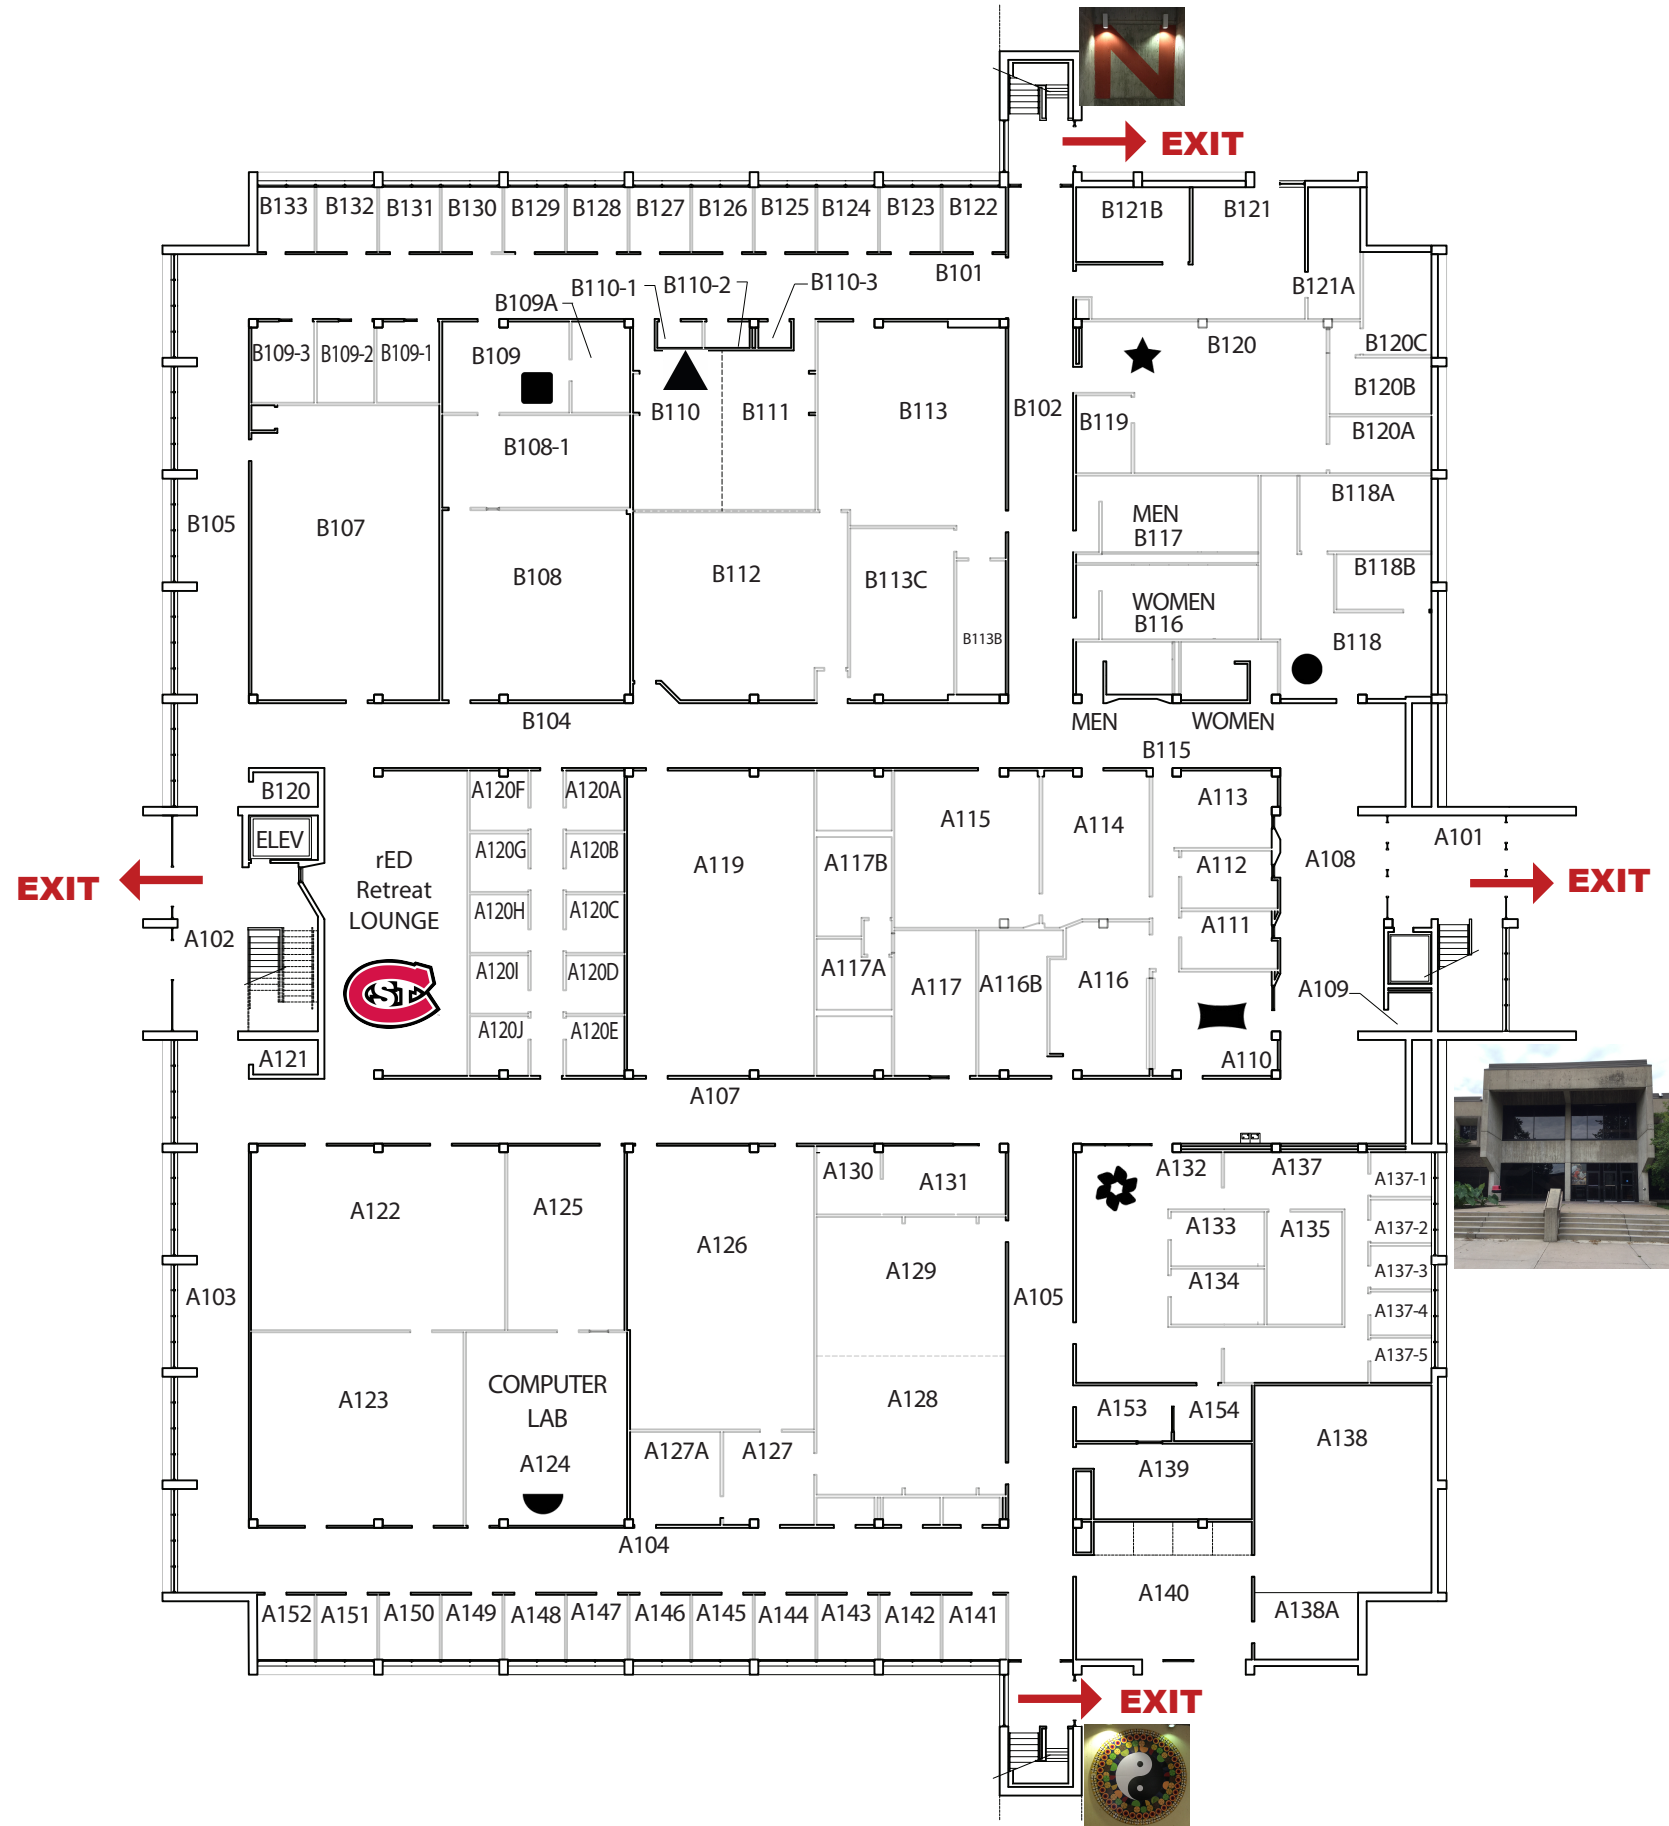

# Education Building Map - 1st Floor

## KEY

- B109 ■ Child and Family Studies Department
- B110 ▲ Student Parent Support Center
- B118 ● Human Relations and Multicultural Education Department
- B120 ★ Center for Teacher Preparation
- A110 ▩ College of Education and Learning Design Dean's Office
- A124 ☒ Computer Lab
- A132 ☼ Teacher Development Department

# Education Building Map - 2nd Floor

**KEY**

- B210 Community Psychology, Counseling and Family Therapy
- A211 Special Education Department
- A216 Center for International Disability Advocacy and Diplomacy
- A224 Lactation Room
- A232 Center for Doctoral Studies
- A232 Educational Leadership and Higher Education Department