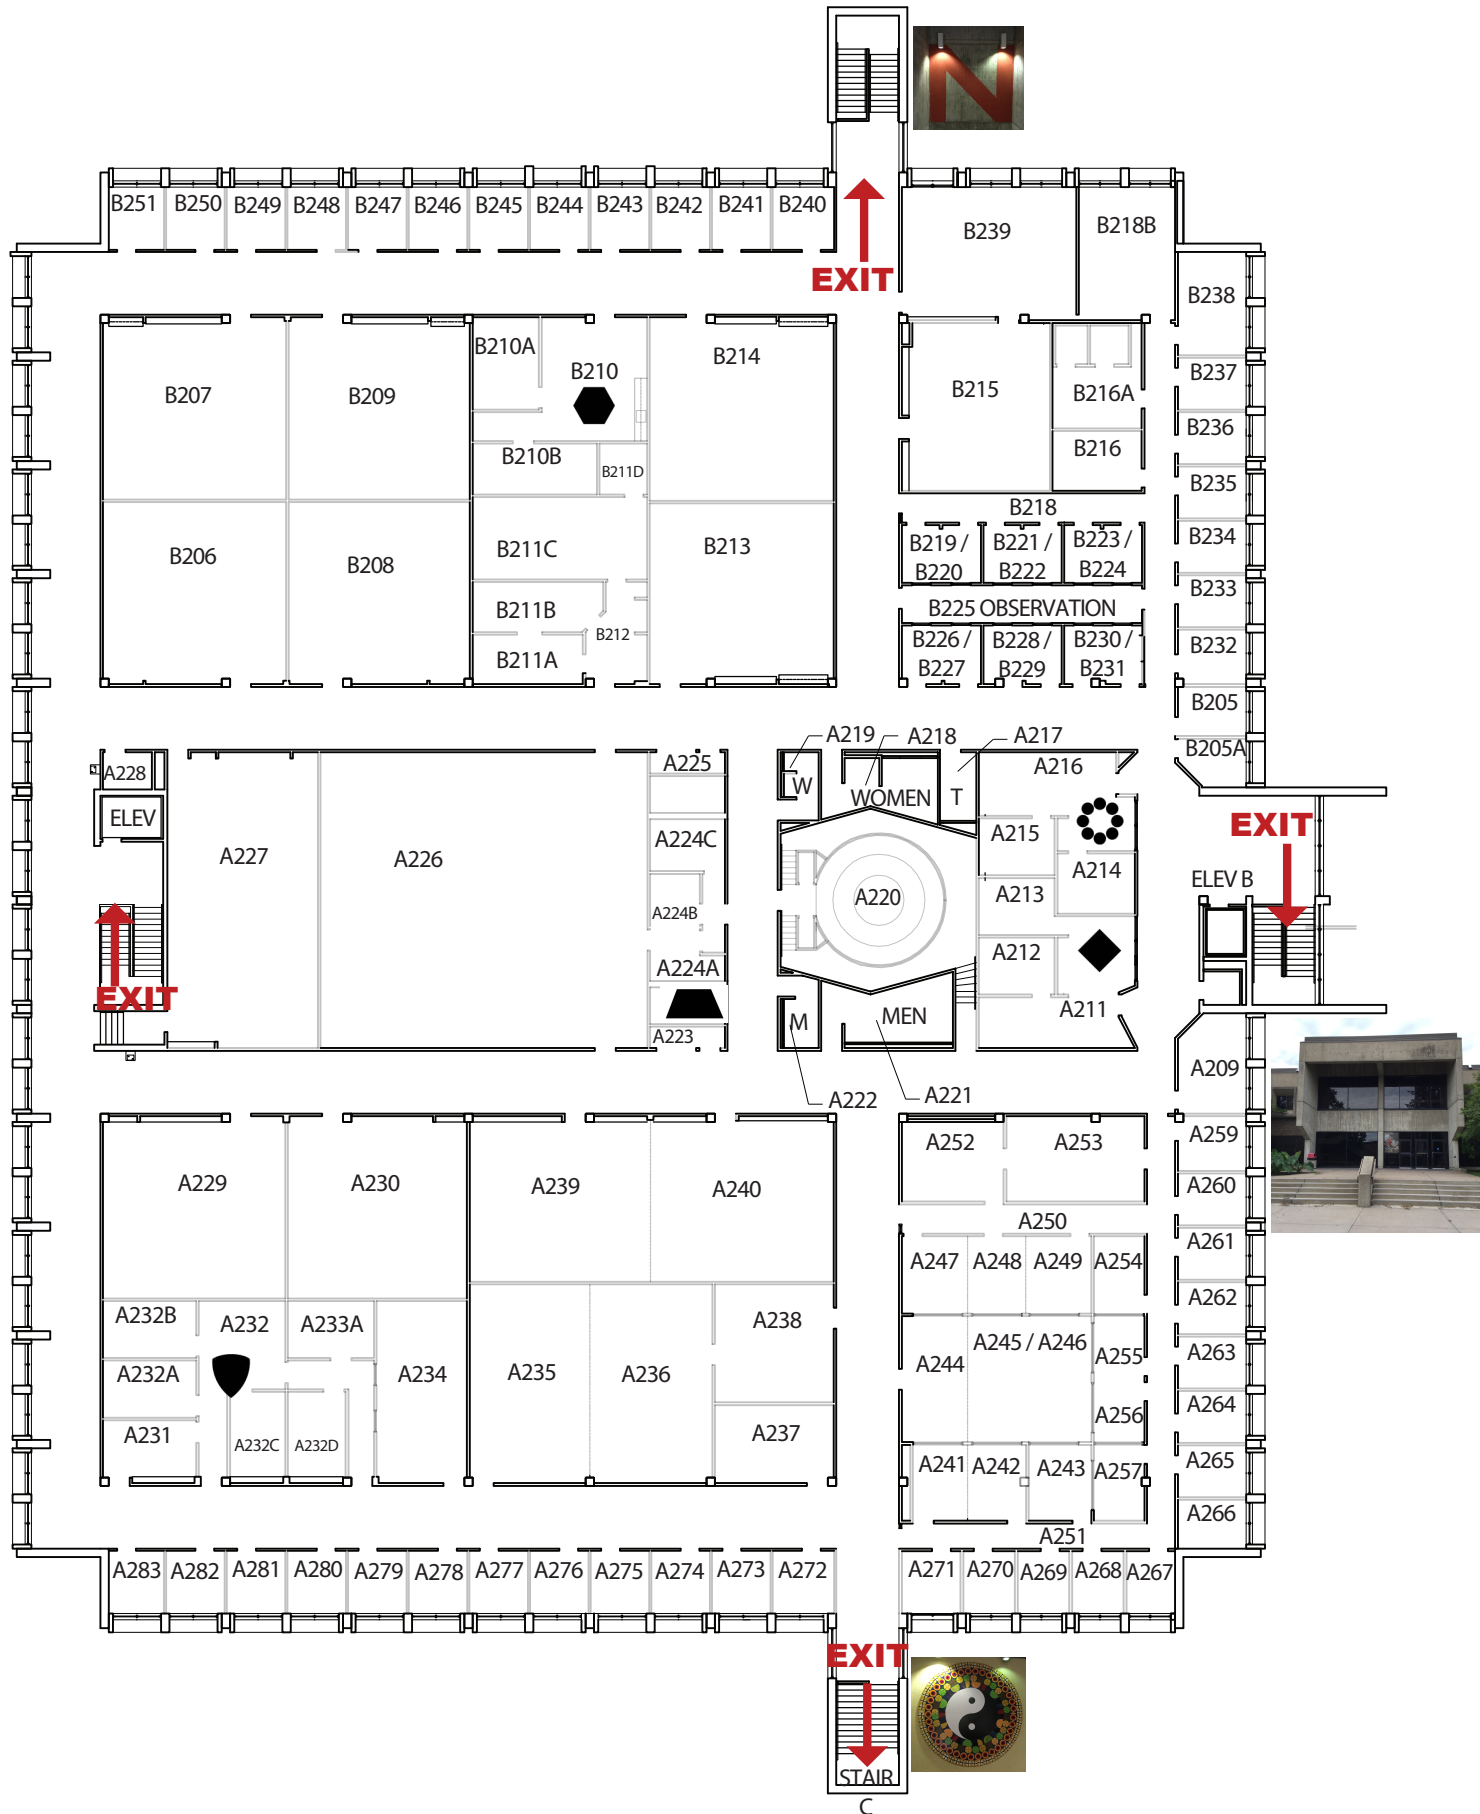

# Education Building Map - 1st Floor

## KEY

- B109 ■ Child and Family Studies Department
- B110 ▲ Student Parent Support Center
- B118 ● Human Relations and Multicultural Education Department
- B120 ★ Center for Teacher Preparation
- A110 ▩ College of Education and Learning Design Dean's Office
- A124 ☒ Computer Lab
- A132 ☼ Teacher Development Department

# Education Building Map - 2nd Floor

**KEY**

- B210 Community Psychology, Counseling and Family Therapy
- A211 Special Education Department
- A216 Center for International Disability Advocacy and Diplomacy
- A224 Lactation Room
- A232 Center for Doctoral Studies
- A232 Educational Leadership and Higher Education Department