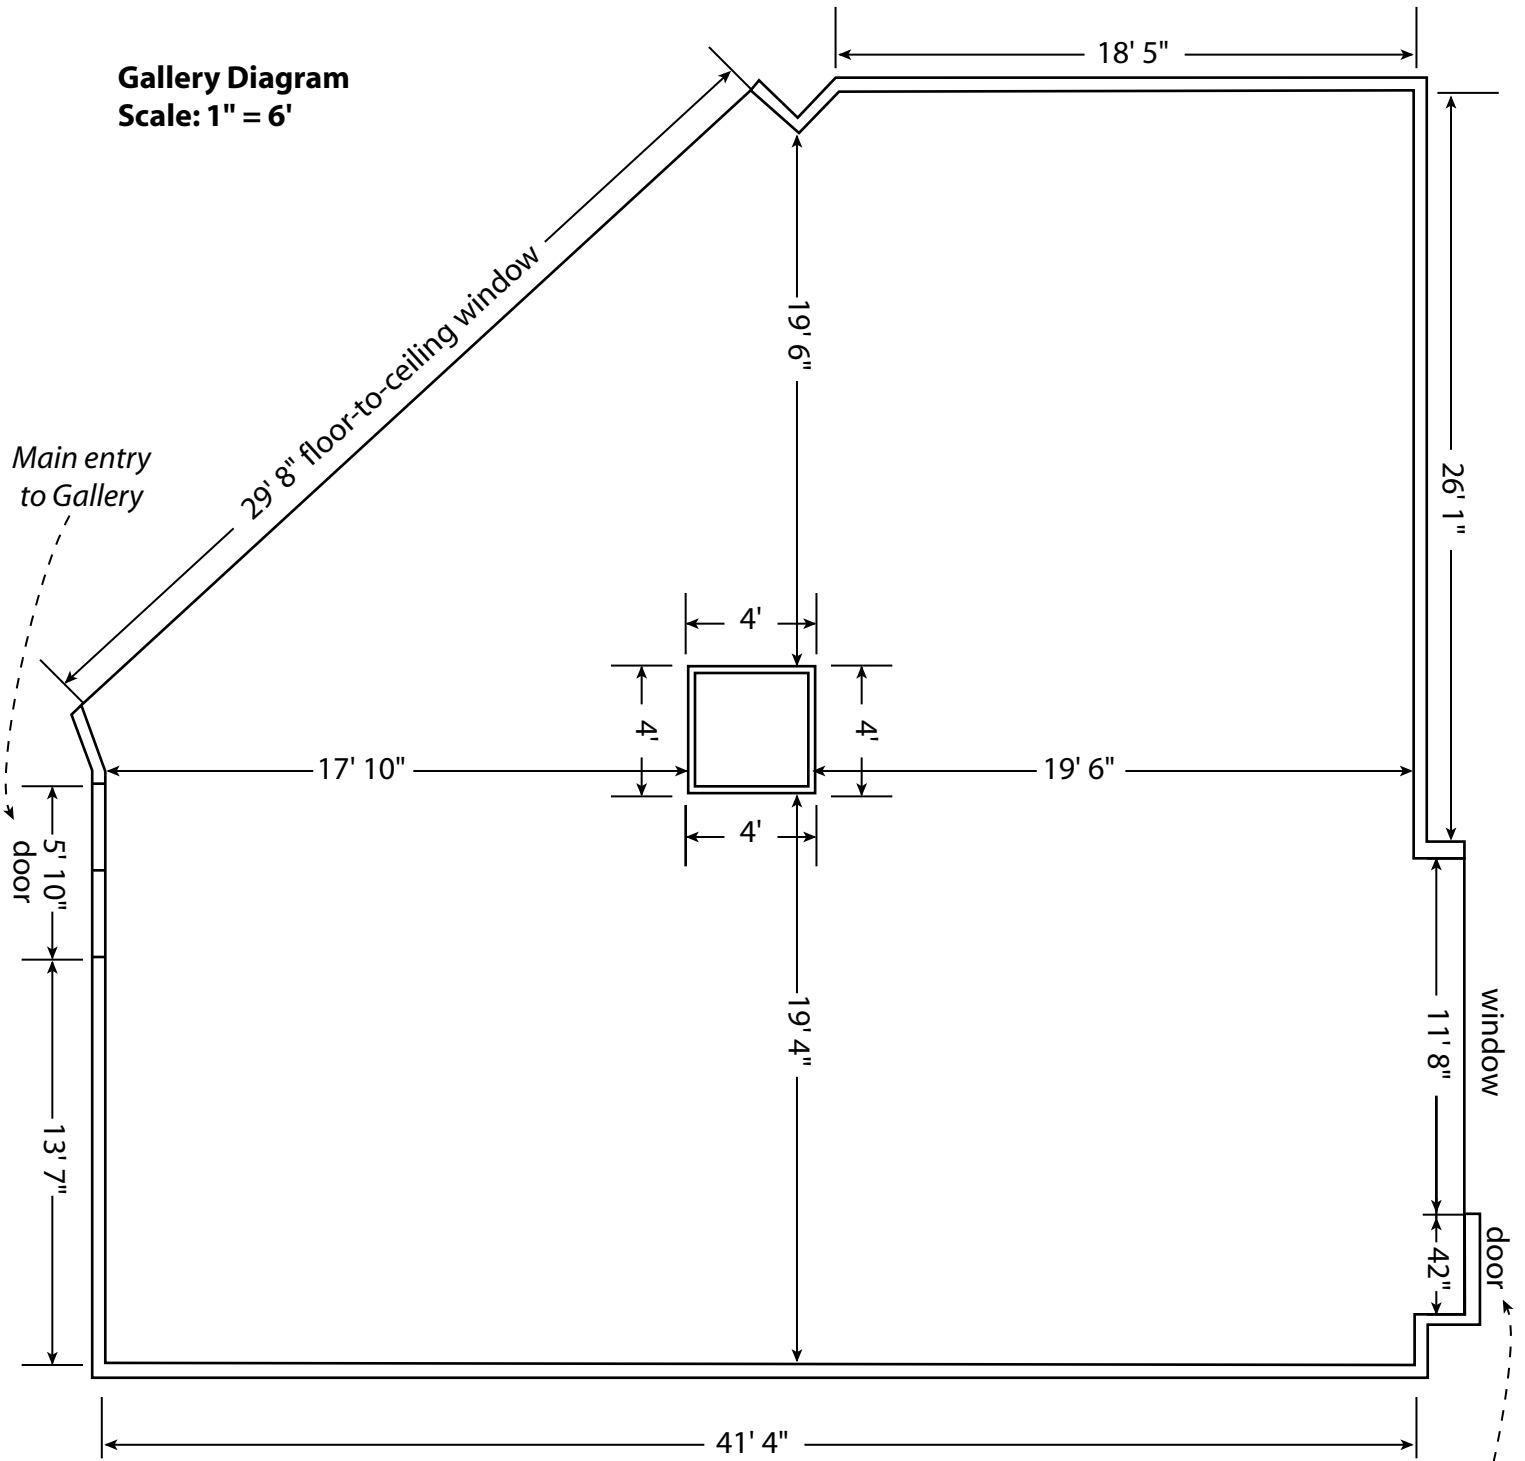

**Gallery Diagram**  
**Scale: 1" = 6'**

**Kiehle Gallery**

Kiehle Visual Arts Center  
 St. Cloud State University  
 St. Cloud, MN 56301  
 Telephone 320-308-4283  
 www.stcloudstate.edu/art

Wall Height: 108"  
 Center Post Height: 96"  
 Floor (brown carpet):  
 Approximately 1455 sq. ft.

to Outdoor Deck