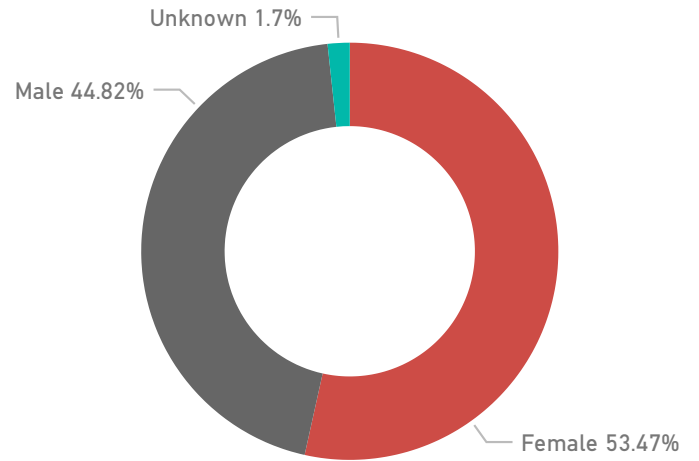

11,282

Student Count

Student Count by Term (Last 10 Years)

Student Population by Gender

Undergraduate Students

Undergraduate Students

9,624

Student Count

New First Year Students

1022

NEF

New Transfer Students

763

NET

Median Age Undergraduate

20