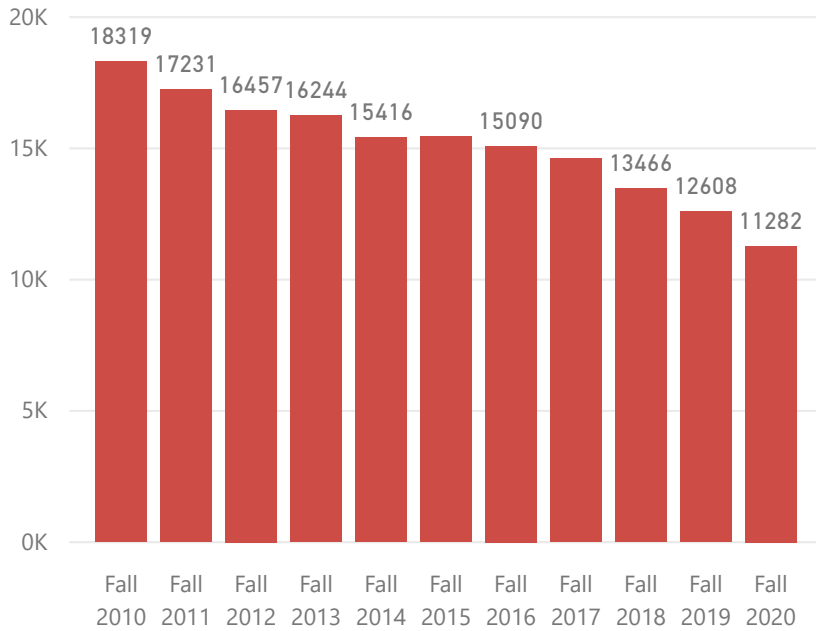

11,282

Student Count

Student Count by Term (Last 10 Years)

Student Population by Gender

Undergraduate Students

Undergraduate Students

9,624

Student Count

New First Year Students

1022

NEF

New Transfer Students

763

NET

Median Age Undergraduate

20