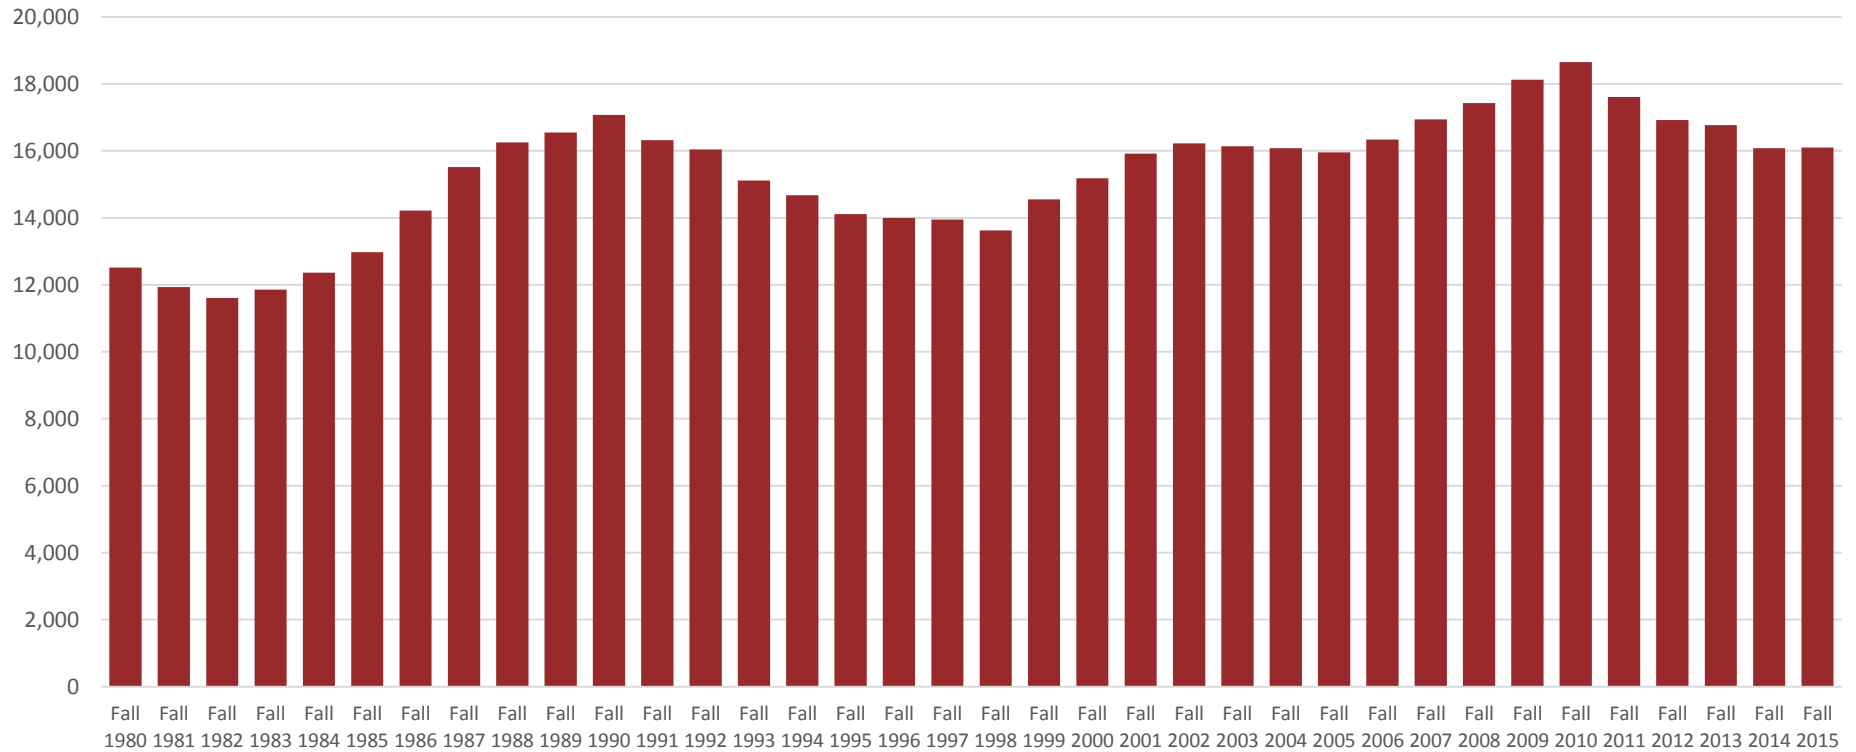

St. Cloud State University Fall Headcount Enrollment | 1980 - 2015

Fall 1980	Fall 1981	Fall 1982	Fall 1983	Fall 1984	Fall 1985	Fall 1986	Fall 1987	Fall 1988	Fall 1989	Fall 1990	Fall 1991	Fall 1992
12,511	11,930	11,608	11,856	12,363	12,973	14,220	15,520	16,252	16,551	17,075	16,321	16,042
% change from prior year	-4.6%	-2.7%	+2.1%	+4.3%	+4.9%	+9.6%	+9.1%	+4.7%	+1.8%	+3.2%	-4.4%	-1.7%

Fall 1993	Fall 1994	Fall 1995	Fall 1996	Fall 1997	Fall 1998	Fall 1999	Fall 2000	Fall 2001	Fall 2002	Fall 2003	Fall 2004	Fall 2005
15,118	14,673	14,108	13,994	13,946	13,627	14,551	15,181	15,920	16,224	16,133	16,077	15,954
-5.8%	-2.9%	-3.9%	-0.8%	-0.3%	-2.3%	+6.8%	+4.3%	+4.9%	+1.9%	-0.6%	-0.3%	-0.8%

Fall 2006	Fall 2007	Fall 2008	Fall 2009	Fall 2010	Fall 2011	Fall 2012	Fall 2013	Fall 2014	Fall 2015
16,334	16,940	17,430	18,123	18,650	17,604	16,922	16,768	16,075	16,098
+2.4%	+3.7%	+2.9%	+4.0%	+2.9%	-5.6%	-3.9%	-0.9%	-4.1%	+0.1%