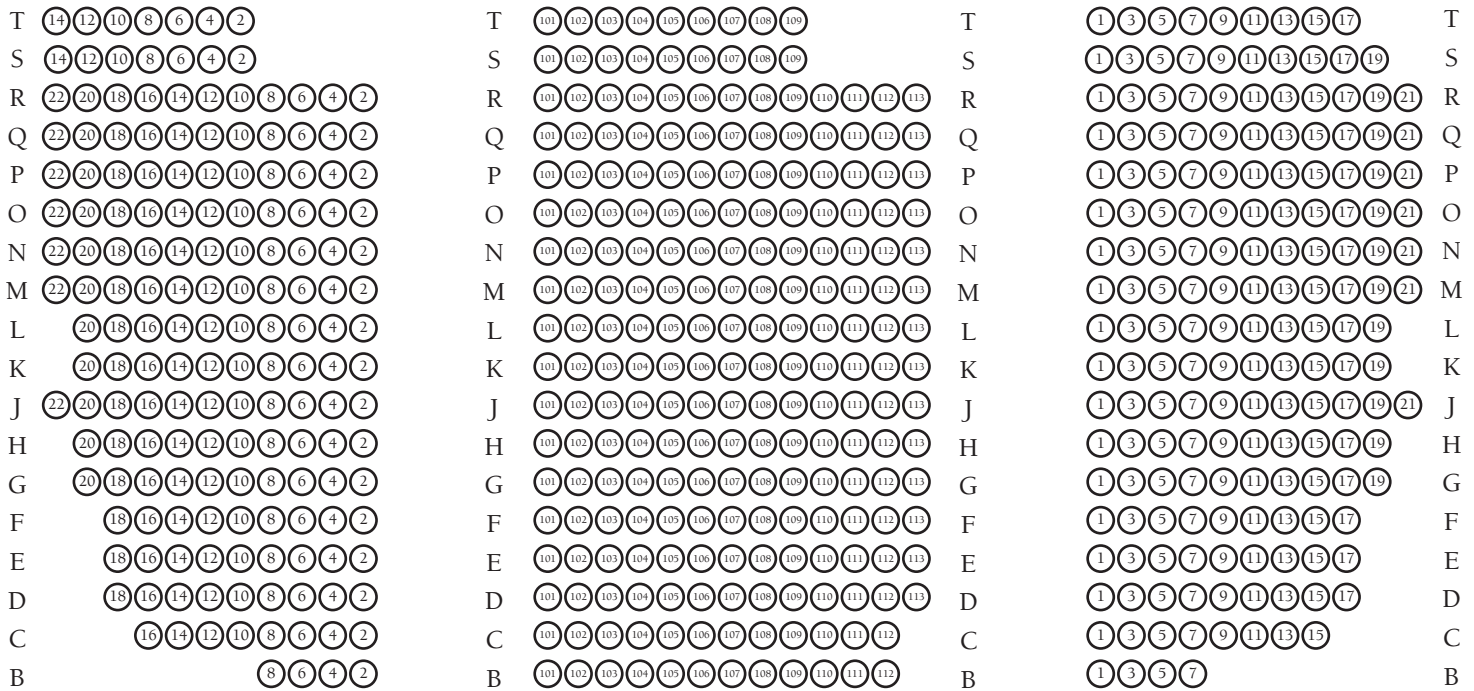

Kimberly A. Ritsche Auditorium

Seating Diagram

Balcony

Main Floor

Stage

Main Level	569
Balcony	335
Total Capacity	904