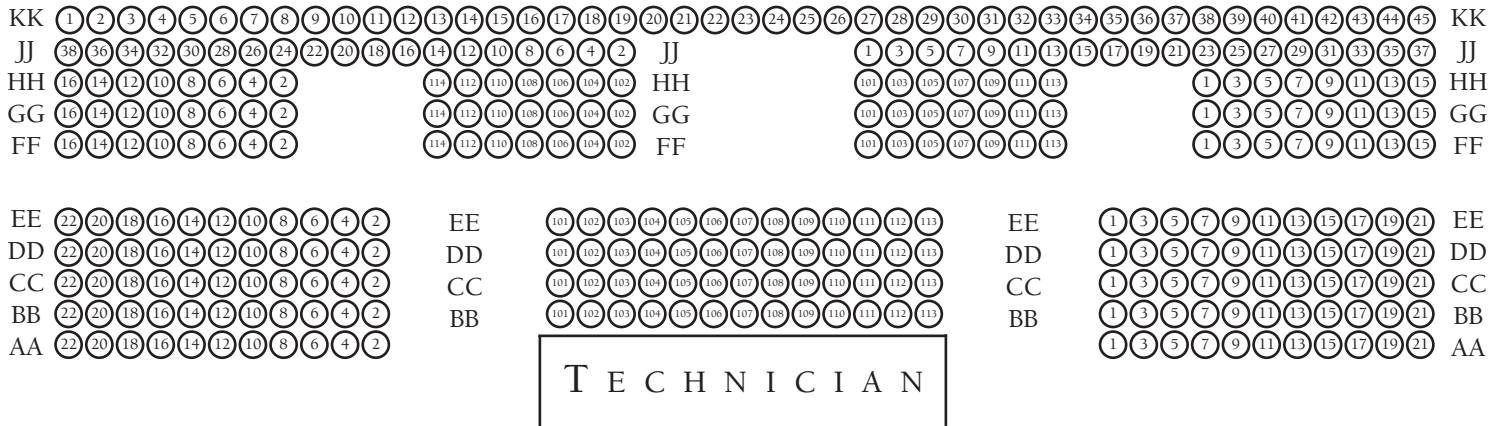

Kimberly A. Ritsche Auditorium

Seating Diagram

Balcony

Main Floor

Stage

Main Level	569
Balcony	335
Total Capacity	904