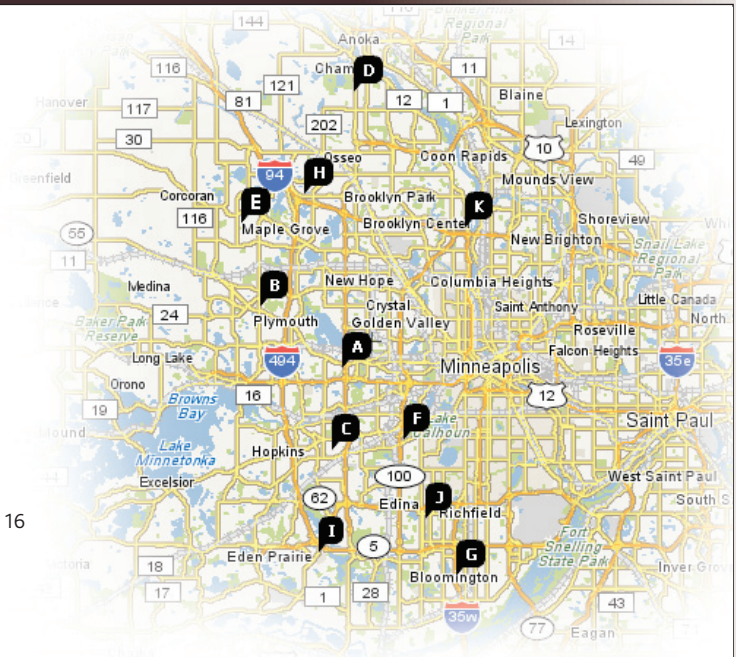

PRINT ADVERTISING

THEATER ADVERTISING

- A Willow Creek 12
- B Plymouth 12
- C Hopkins 6
- D Champlin 14
- E Maple Grove 10
- F Park 6
- G Mall of America 14
- H Arbor Lakes Megastar 16
- I Eden Prairie 18
- J Southdale Megastar 16
- K Brooklyn Center 20

OUTDOOR ADVERTISING

- A Located on I-494 s/o Hwy 55 S. (north face, left read)
- B Located on I-94 w/o Hwy 169 (west face, right read)