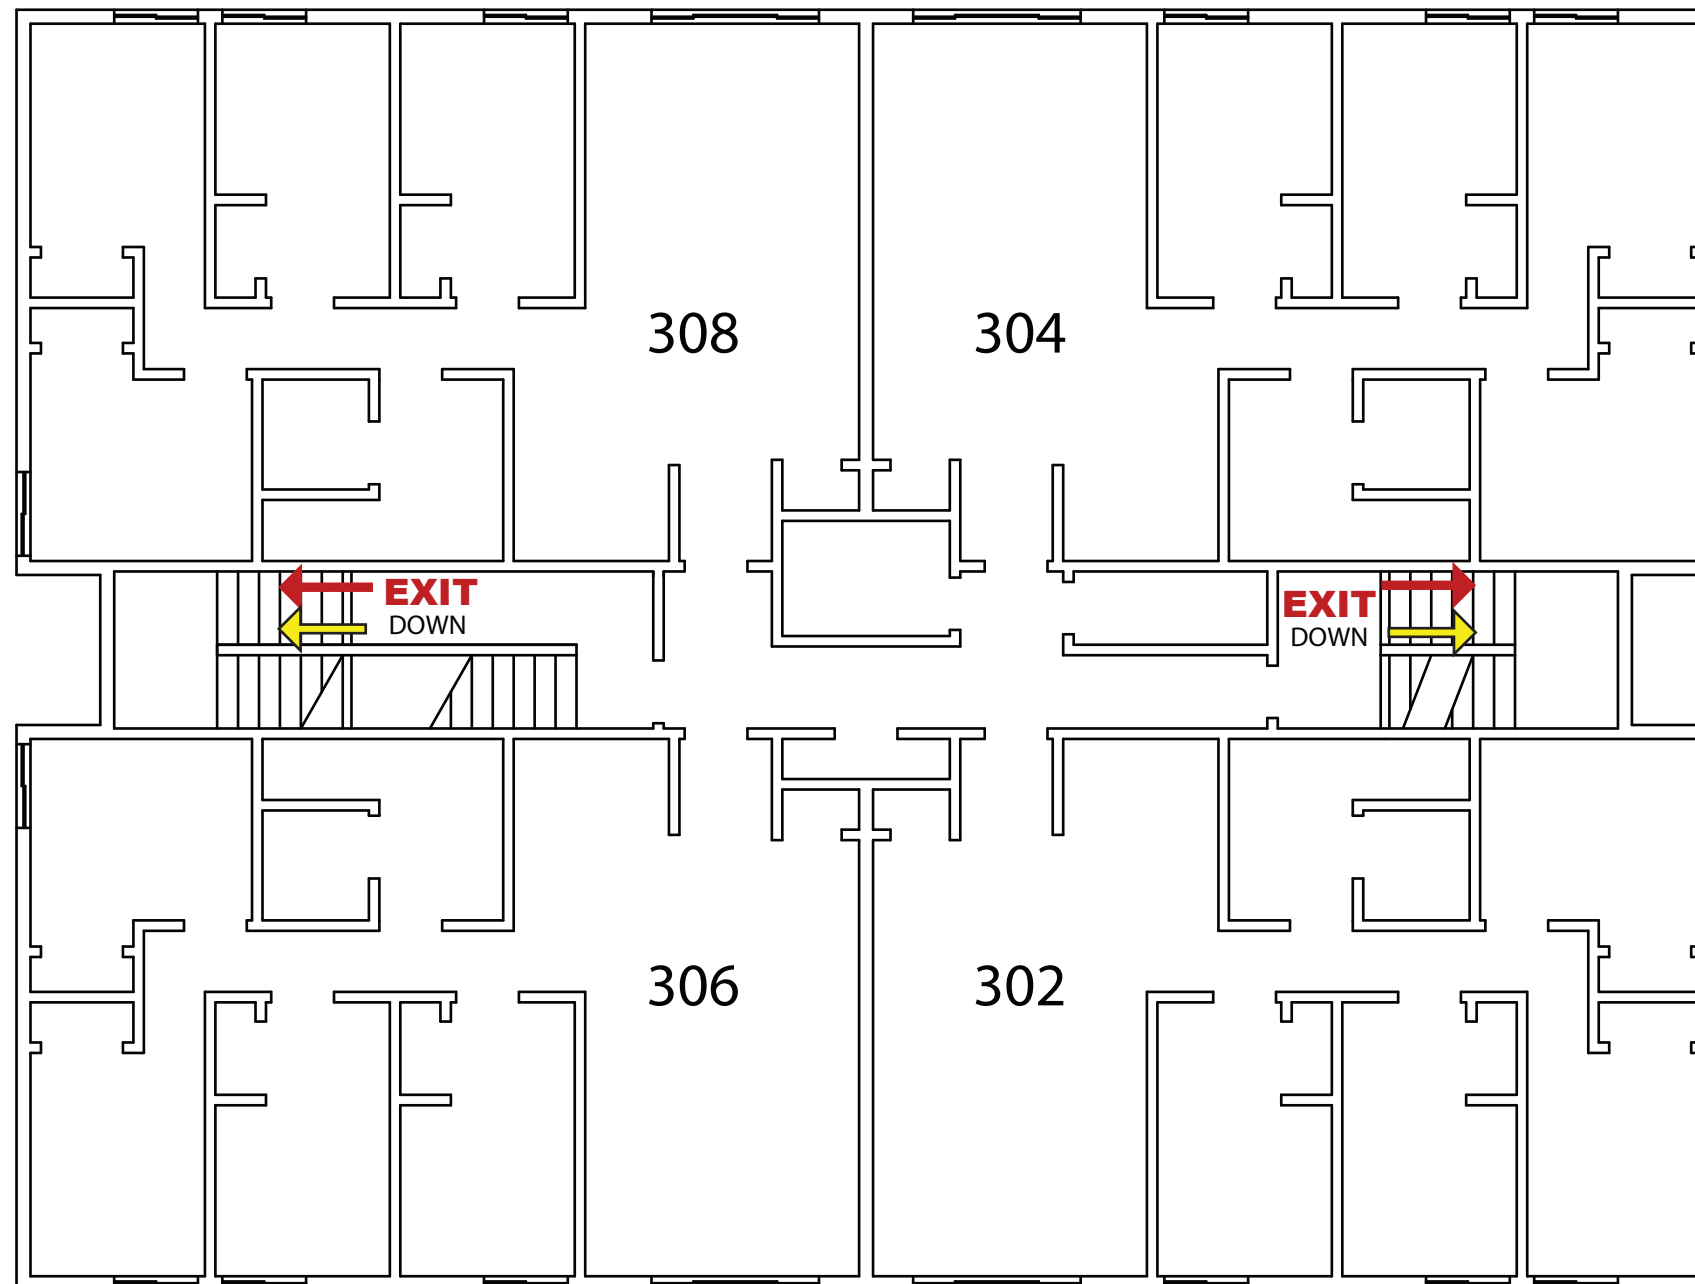

## KEY

You Are Here

 Fire Exit Route

 Severe Weather Shelter Route

STATEVIEW SOUTH - 3rd Floor