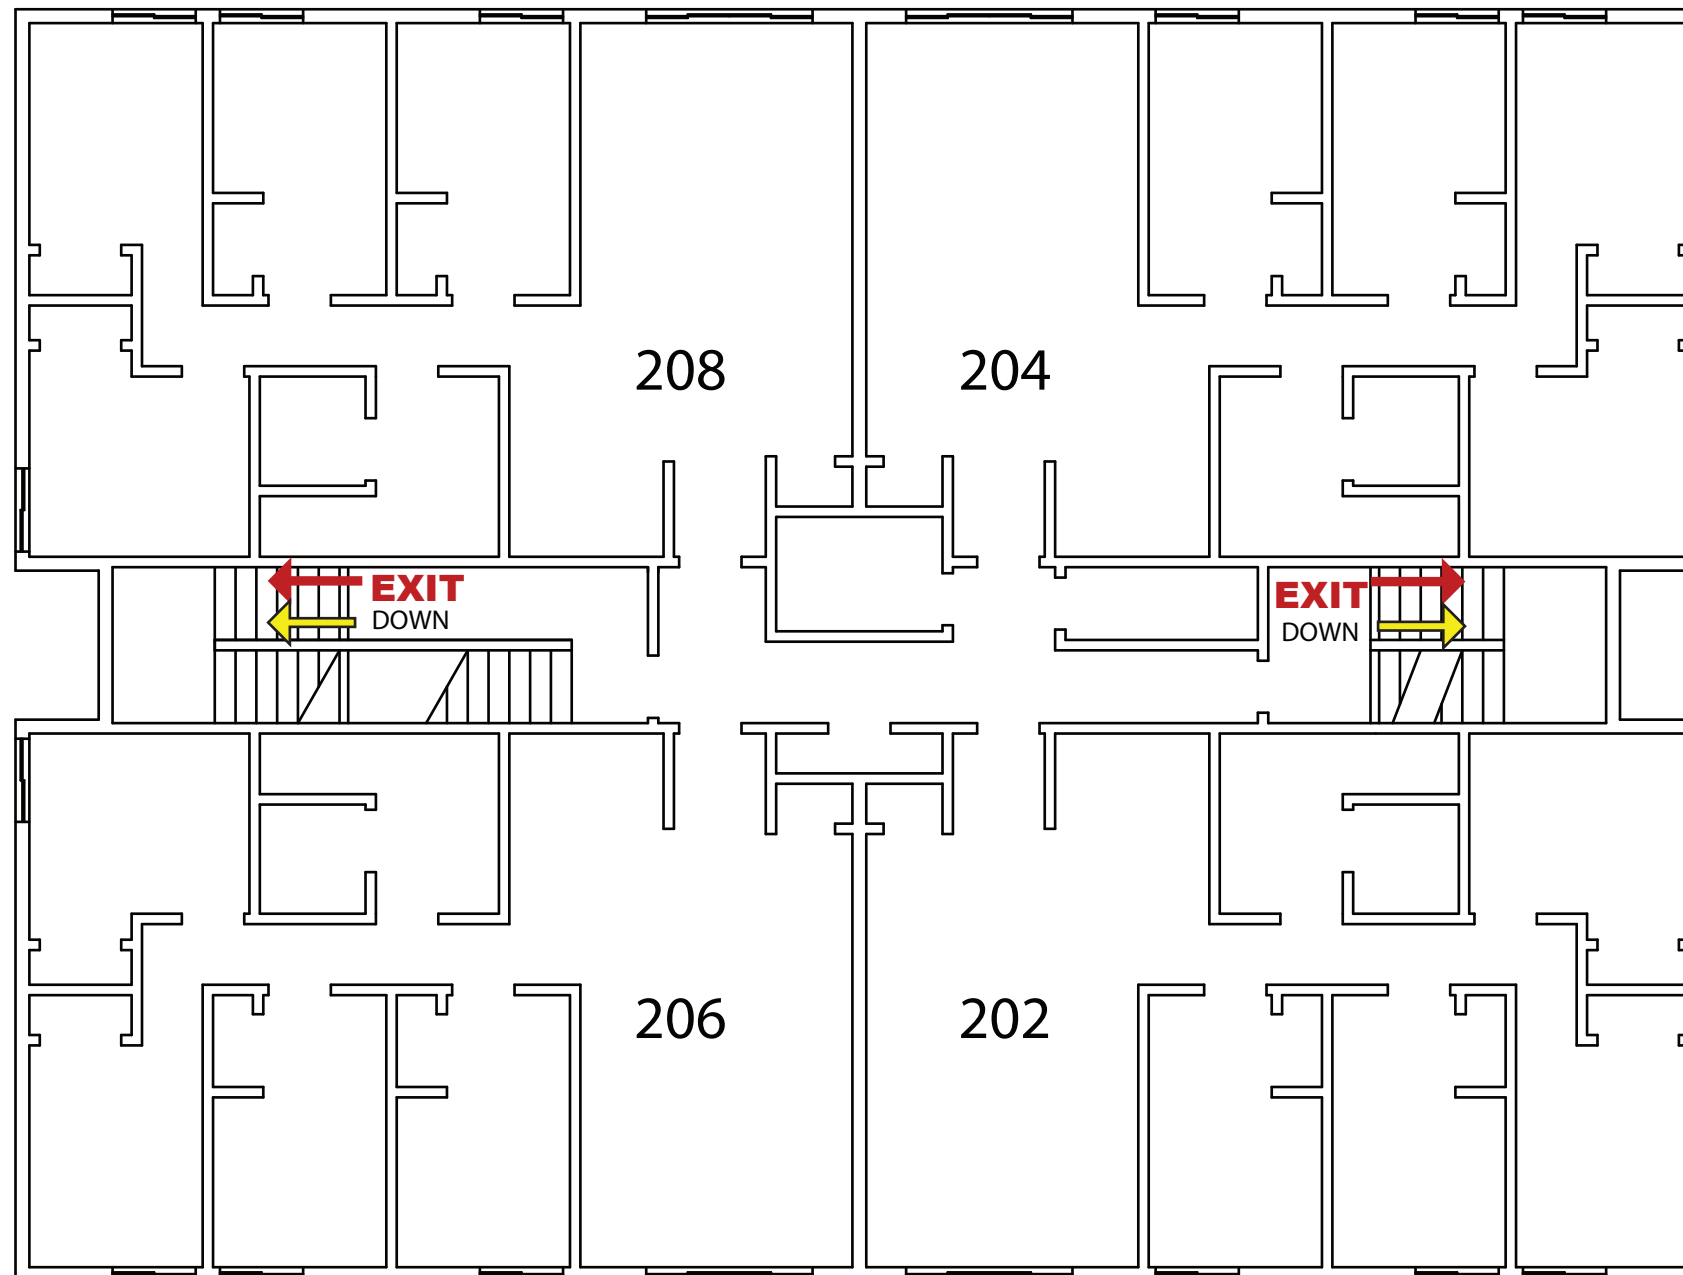

Emergency Evacuation Route Map

IN CASE OF FIRE:

Take closest stair down one level and exit the building.
Elevators will be out of service.

SEVERE WEATHER:

In case of Severe Weather go to designated areas.

KEY

You Are Here

 Fire Exit Route

 Severe Weather Shelter Route

STATEVIEW SOUTH - 2nd Floor