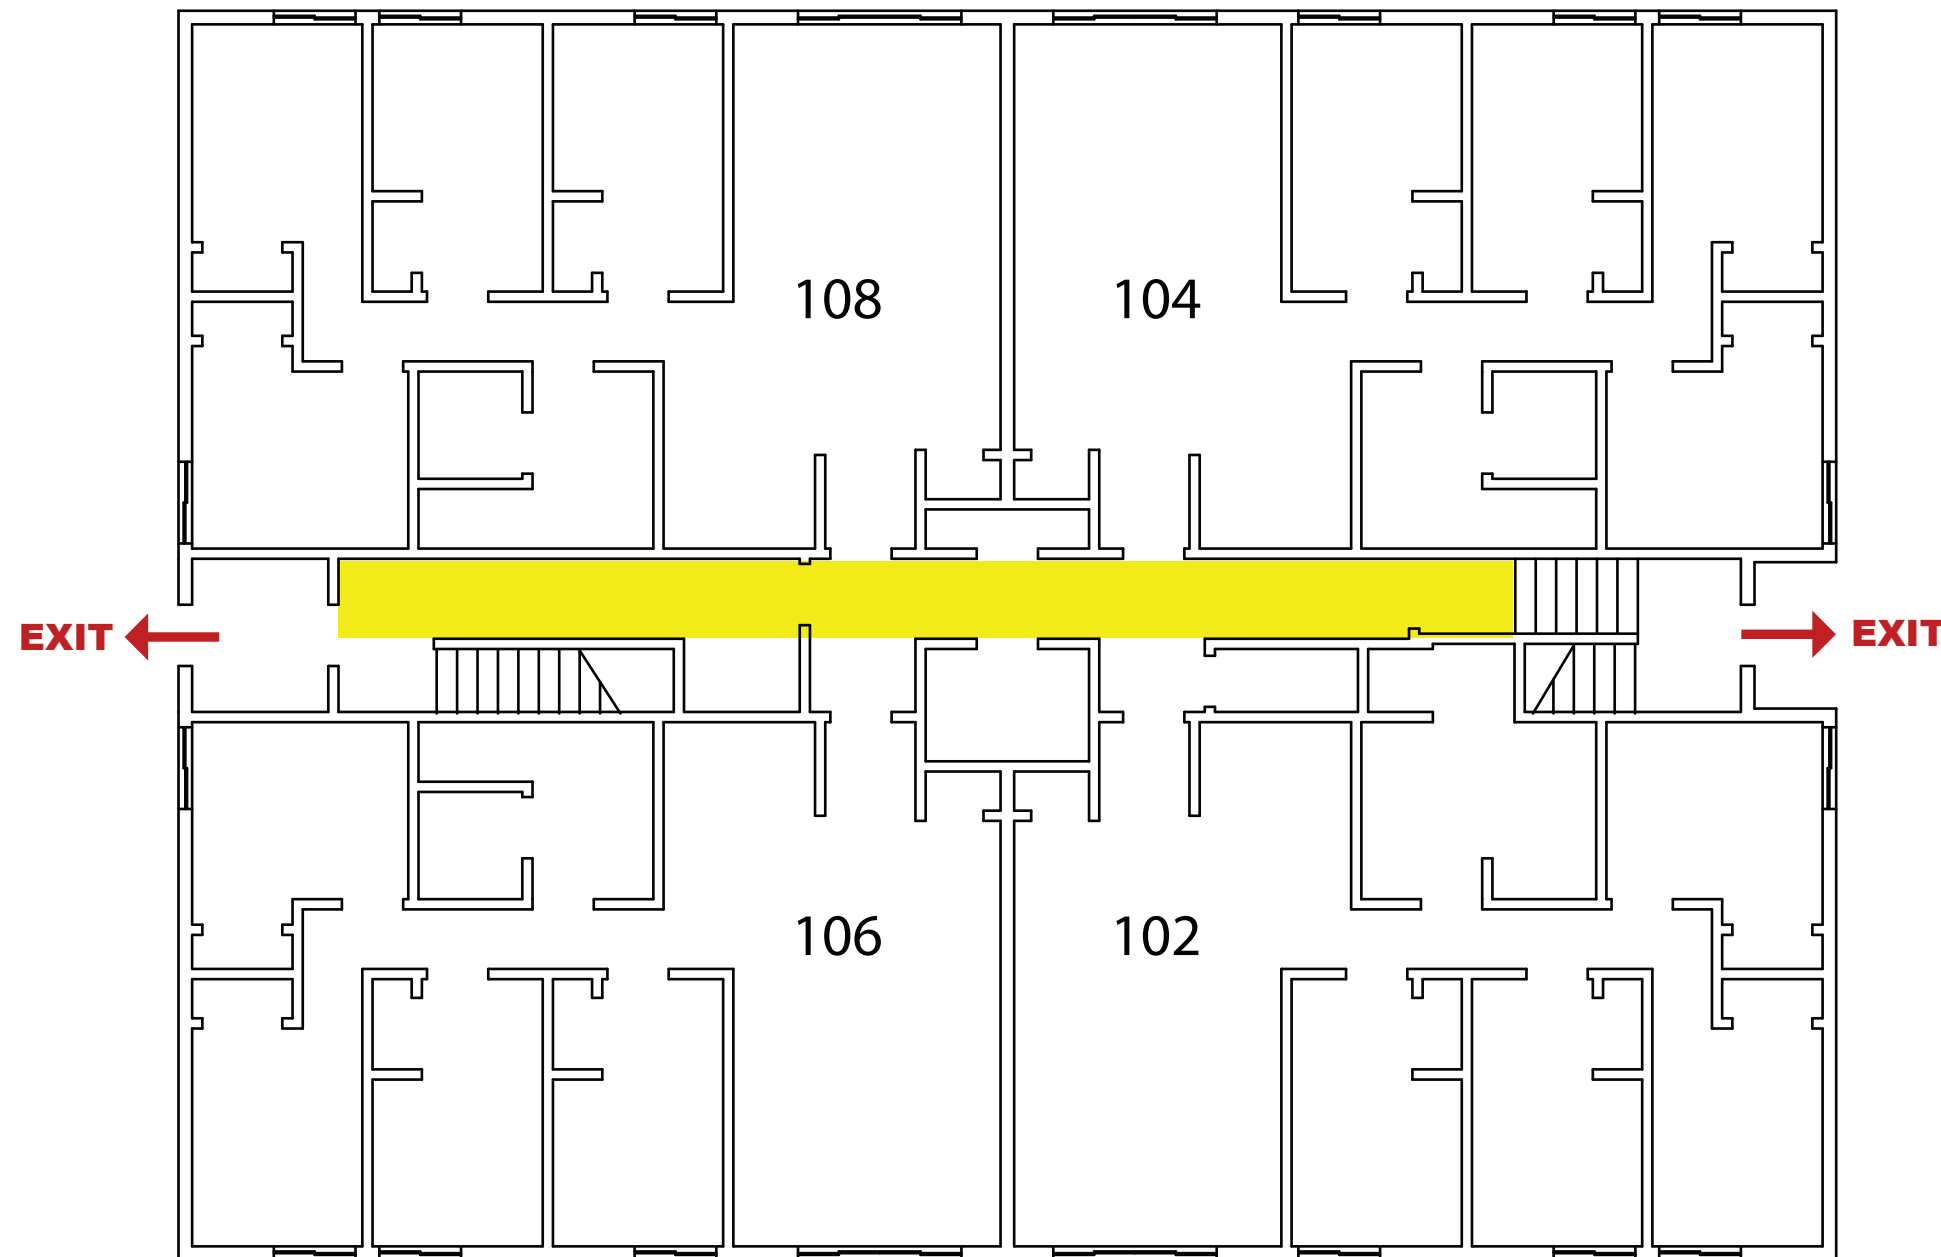

Emergency Evacuation Route Map

IN CASE OF FIRE:

Proceed to closest exit door and exit the building.
Elevators will be out of service.

SEVERE WEATHER:

In case of Severe Weather stay on ground level in interior rooms.

KEY

You Are Here

← Fire Exit Route

■ Severe Weather Shelter Route

STATEVIEW SOUTH - 1st Floor