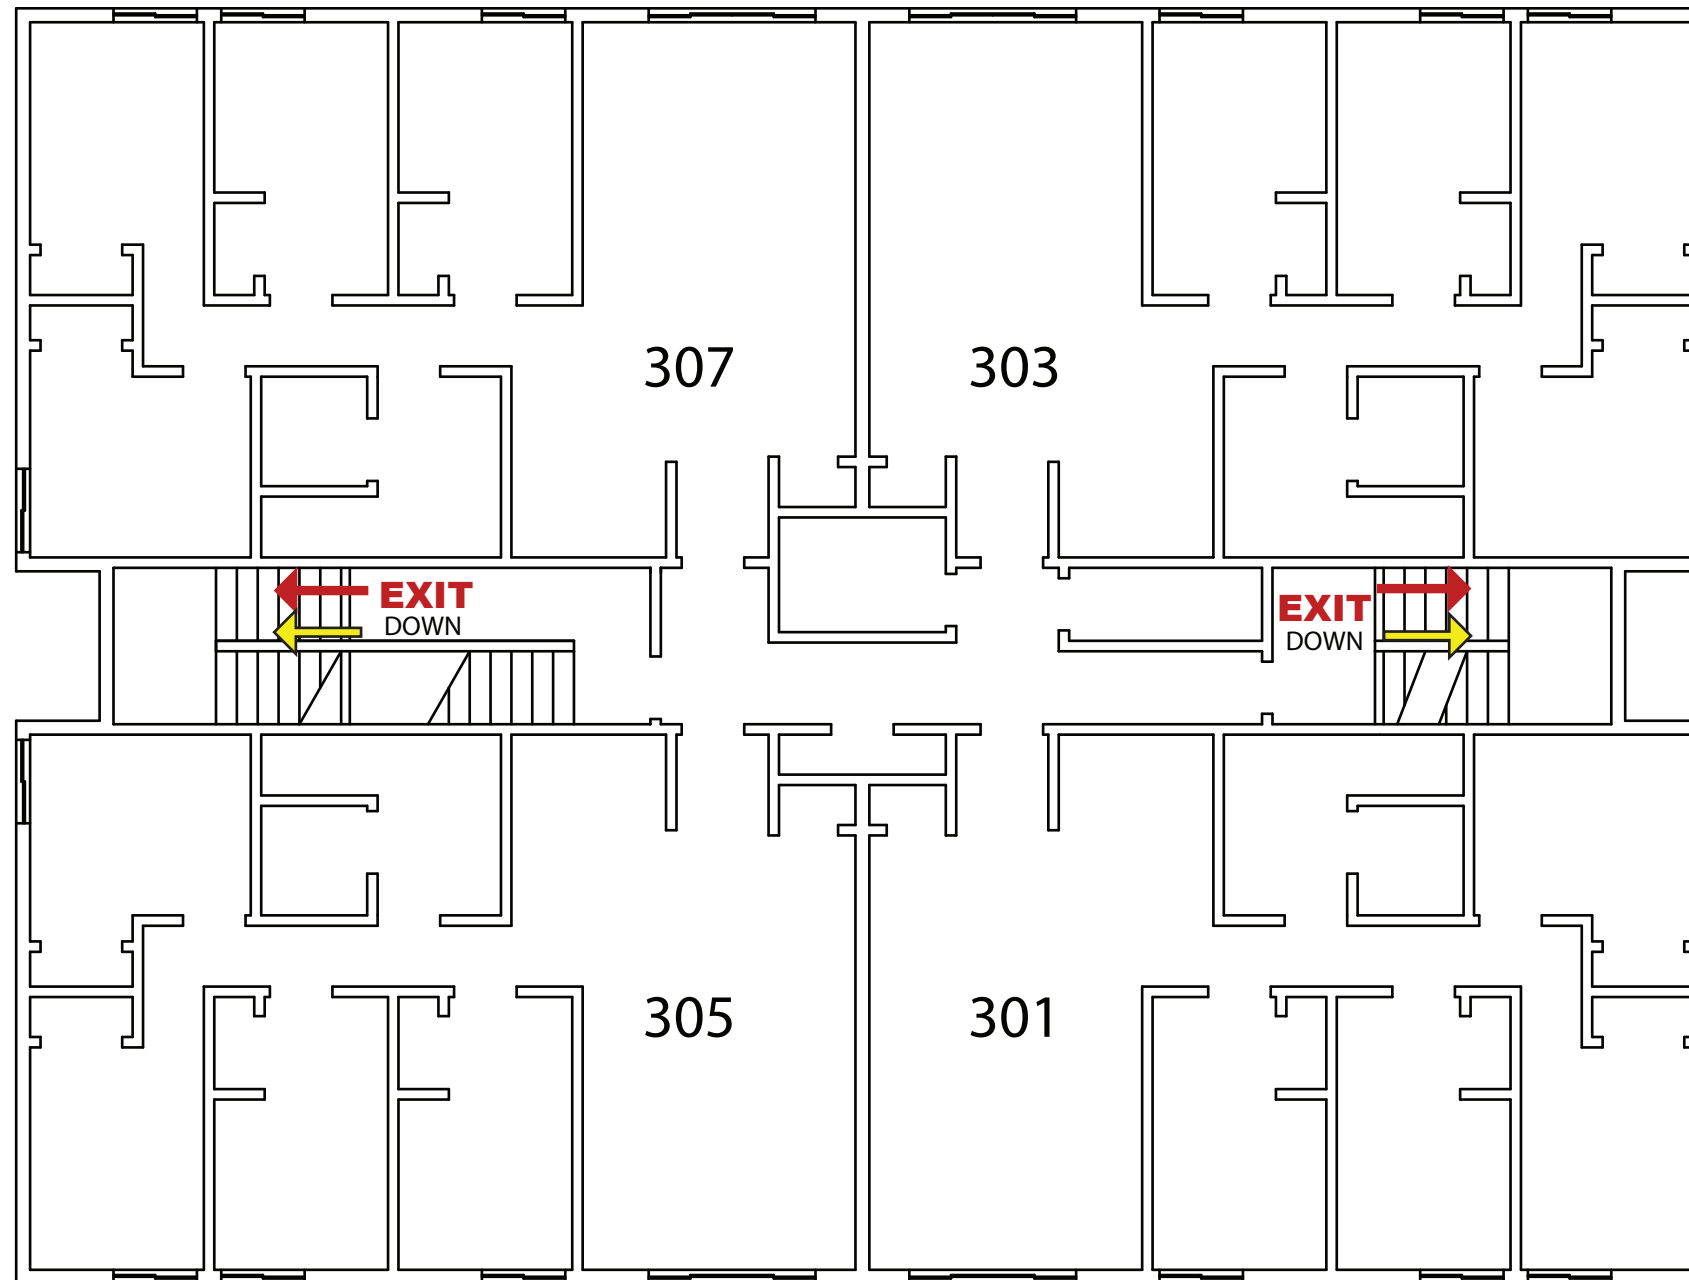

Emergency Evacuation Route Map

IN CASE OF FIRE:

Take closest stair down two levels and exit the building.
Elevators will be out of service.

SEVERE WEATHER:

In case of Severe Weather go to designated areas

KEY

You Are Here

 Fire Exit Route

 Severe Weather Shelter Route

STATEVIEW NORTH - 3rd Floor