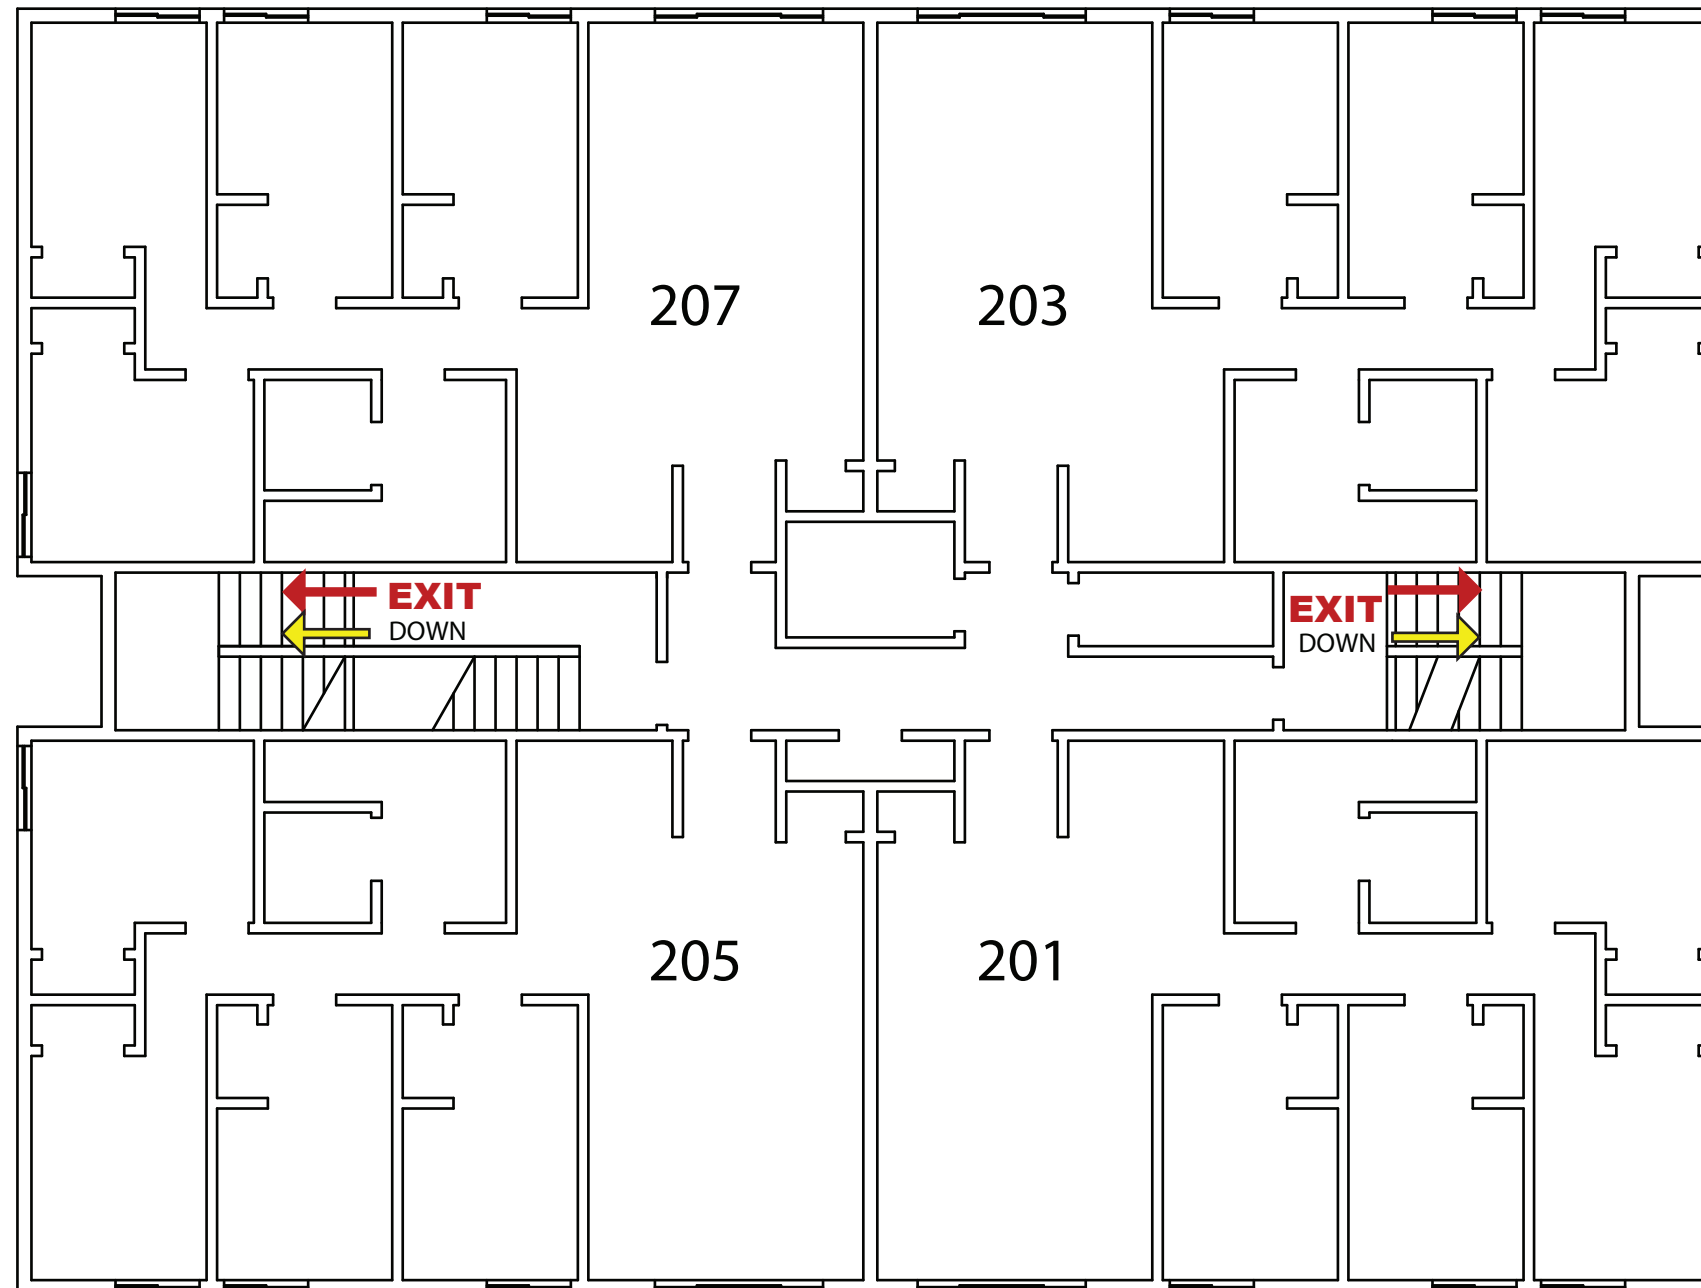

Emergency Evacuation Route Map

IN CASE OF FIRE:

Take closest stair down one level and exit the building.
Elevators will be out of service.

SEVERE WEATHER:

In case of Severe Weather go to designated areas.

KEY

You Are Here

← Fire Exit Route

← Severe Weather Shelter Route

STATEVIEW NORTH - 2nd Floor