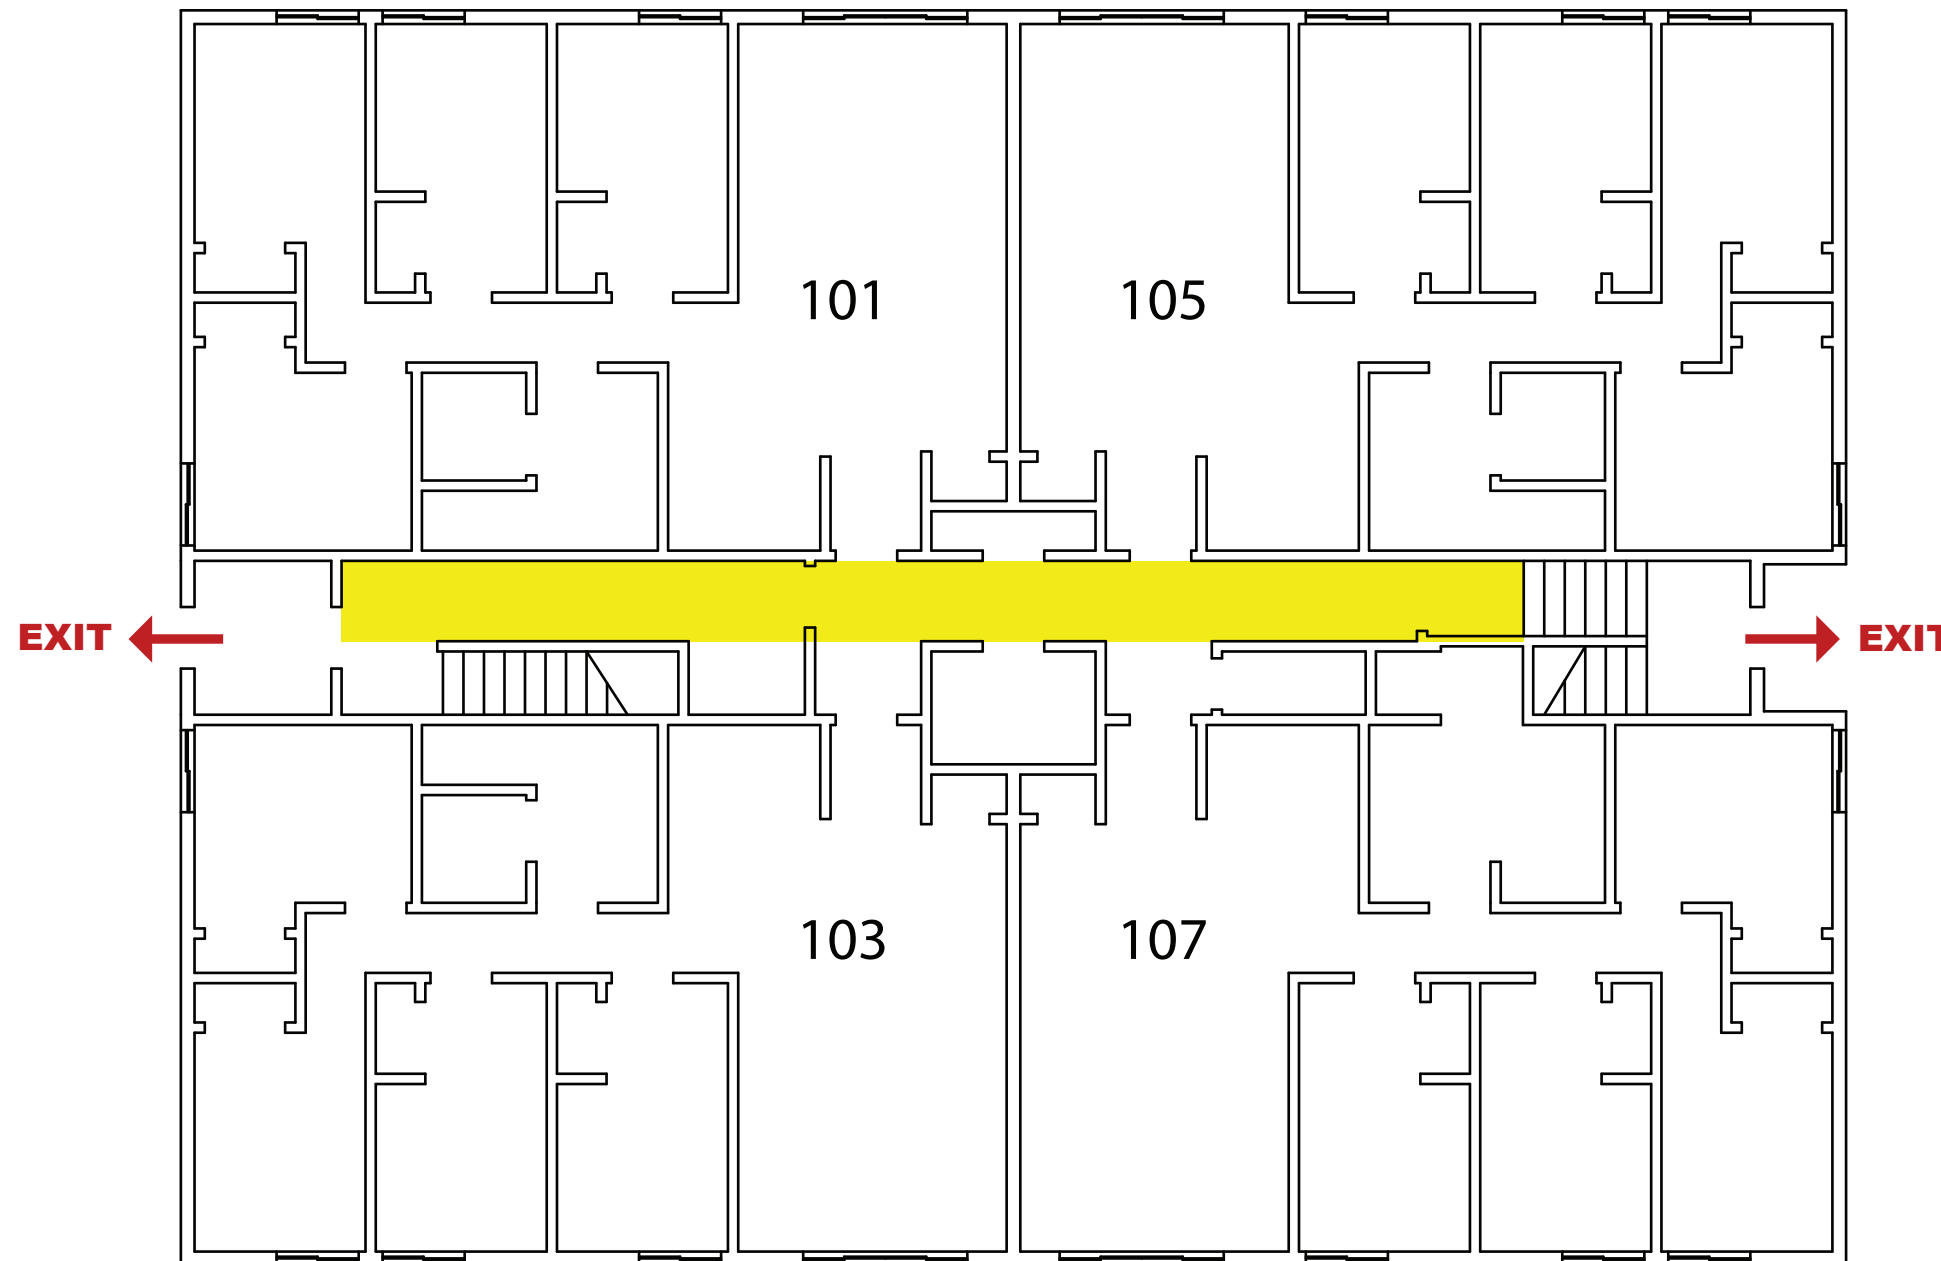

Emergency Evacuation Route Map

IN CASE OF FIRE:

Proceed to closest exit door and exit the building.
Elevators will be out of service.

SEVERE WEATHER:

In case of Severe Weather stay on ground level in interior rooms.

KEY

You Are Here

← Fire Exit Route

■ Severe Weather Shelter Route

STATEVIEW NORTH - 1st Floor