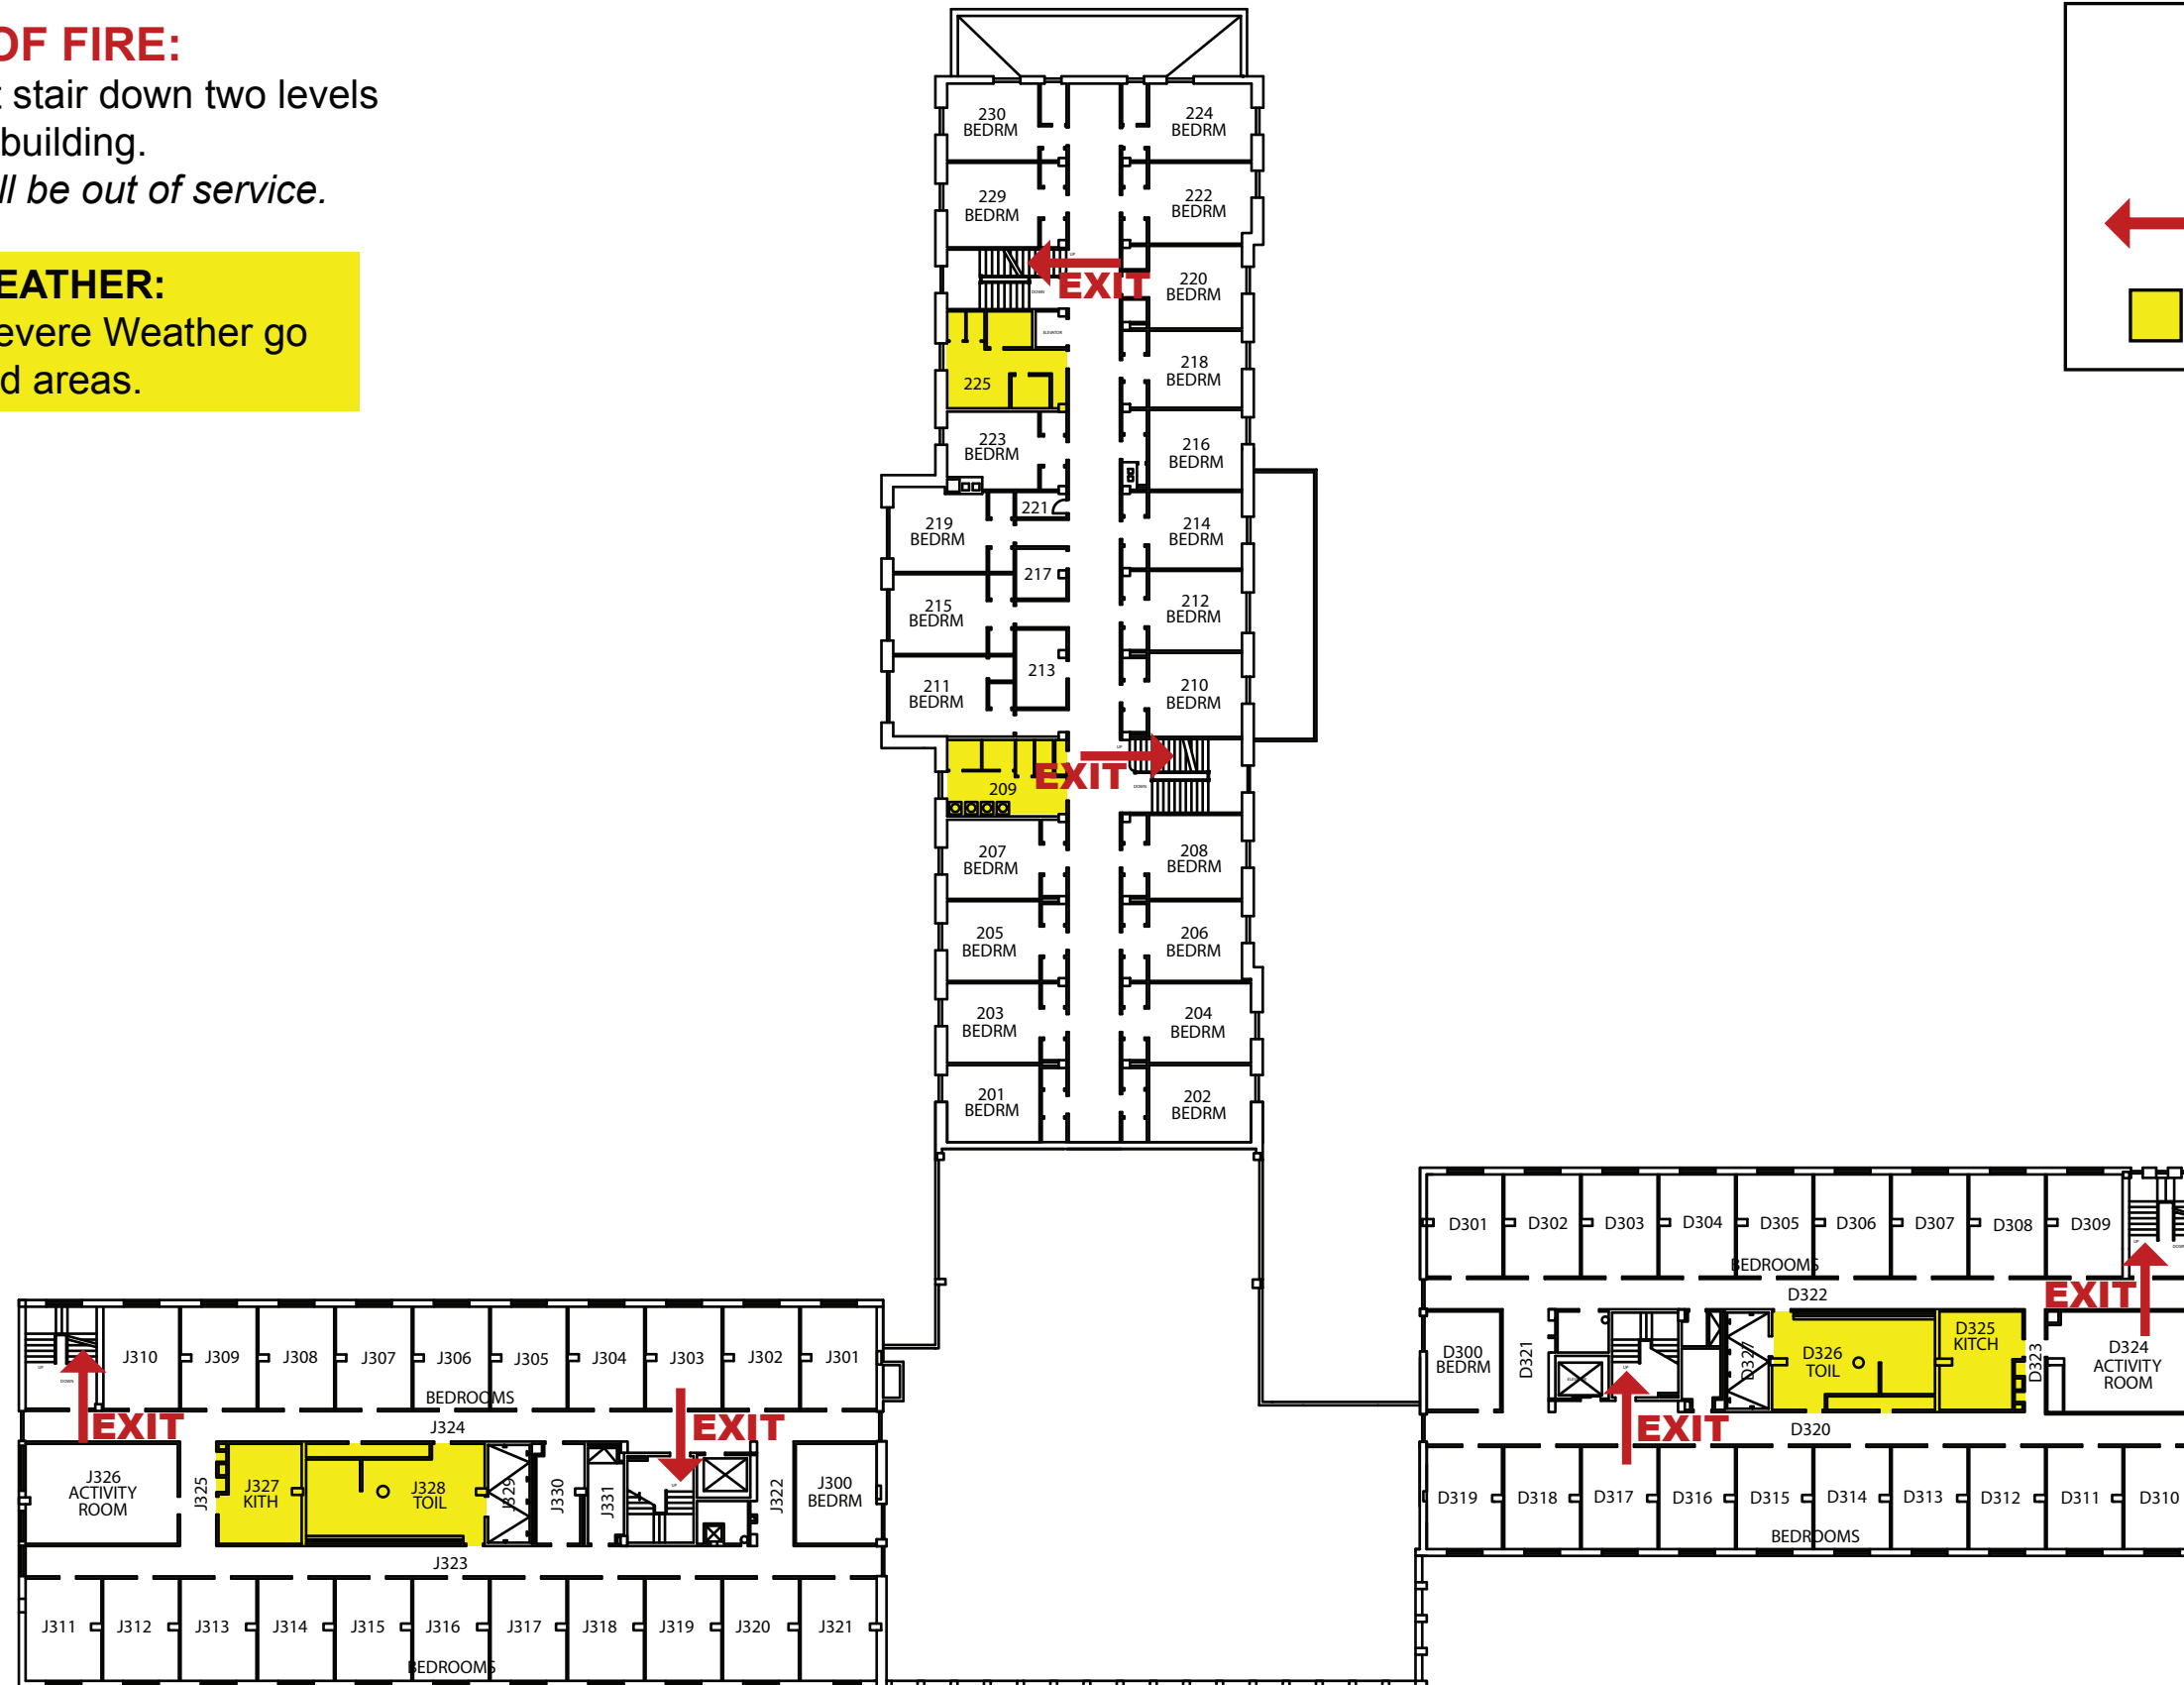

Emergency Evacuation Route Map

IN CASE OF FIRE:

Take closest stair down two levels and exit the building.
Elevators will be out of service.

SEVERE WEATHER:

In case of Severe Weather go to designated areas.

KEY

- You Are Here
- Fire Exit Route
- Severe Weather Shelter Route

SHOEMAKER HALL - 3rd Floor