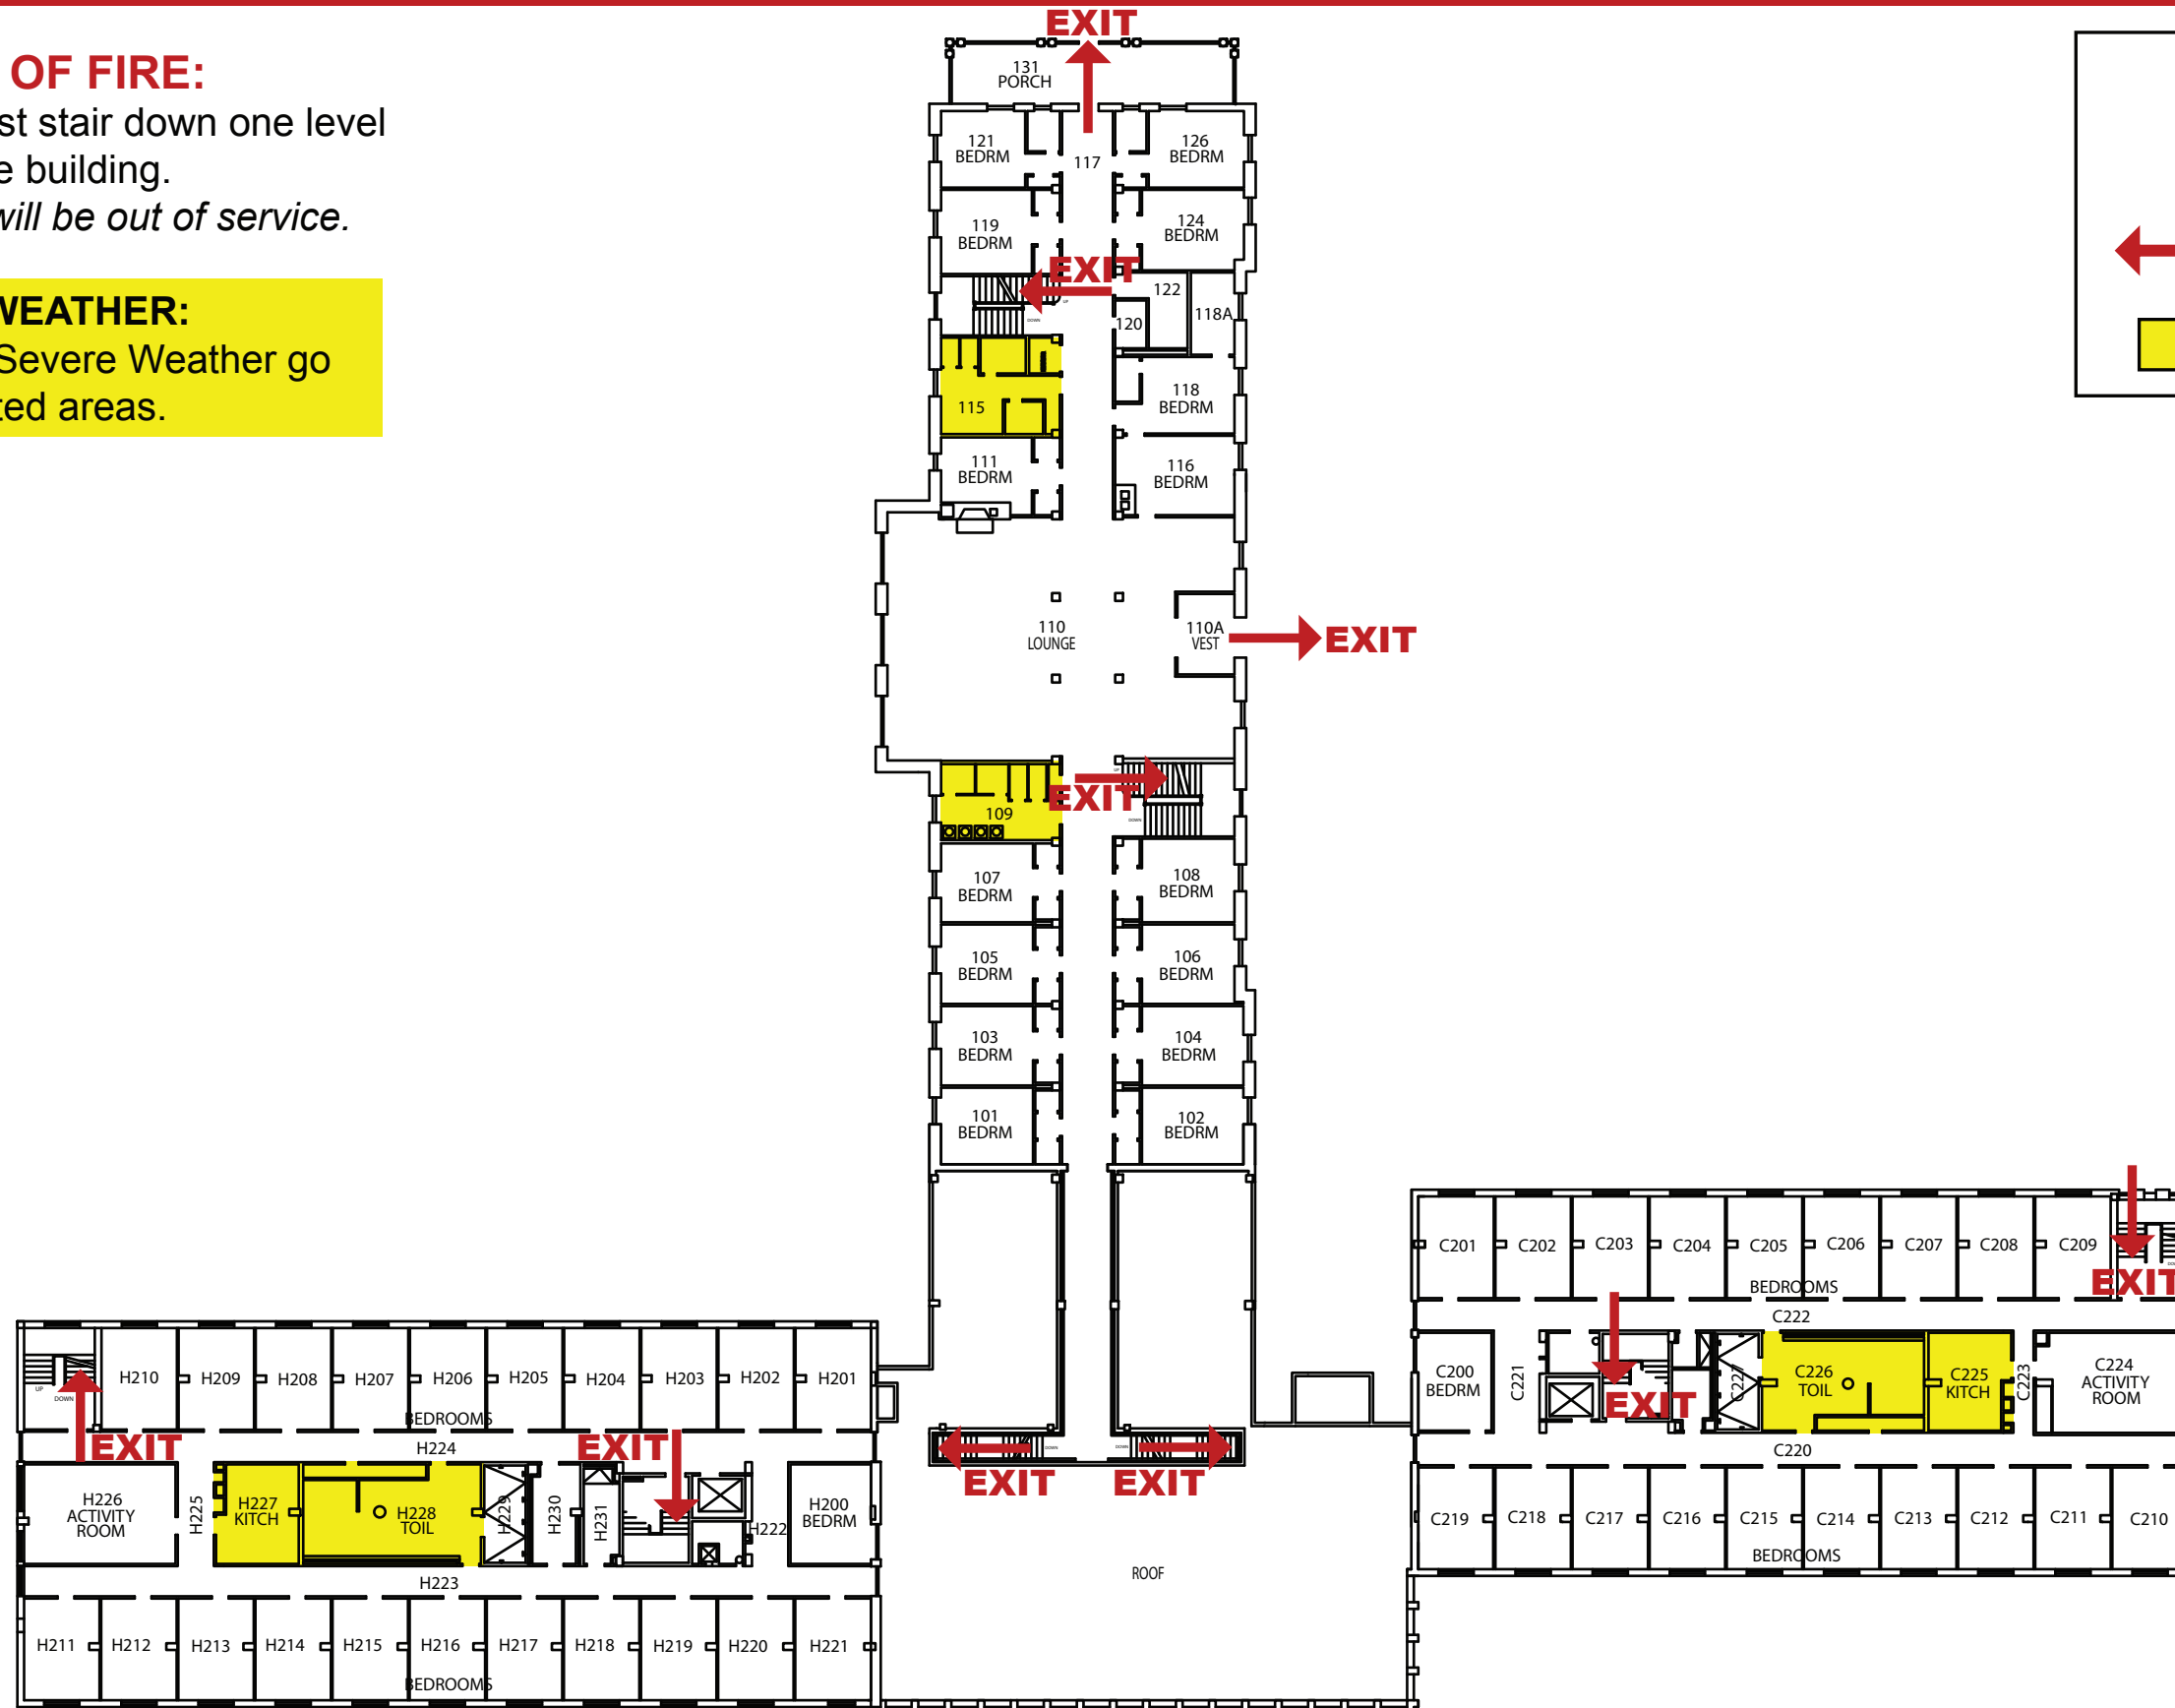

Emergency Evacuation Route Map

IN CASE OF FIRE:

Take closest stair down one level and exit the building.

Elevators will be out of service.

SEVERE WEATHER:

In case of Severe Weather go to designated areas.

KEY	
	You Are Here
	Fire Exit Route
	Severe Weather Shelter Route

SHOEMAKER HALL - 2nd Floor