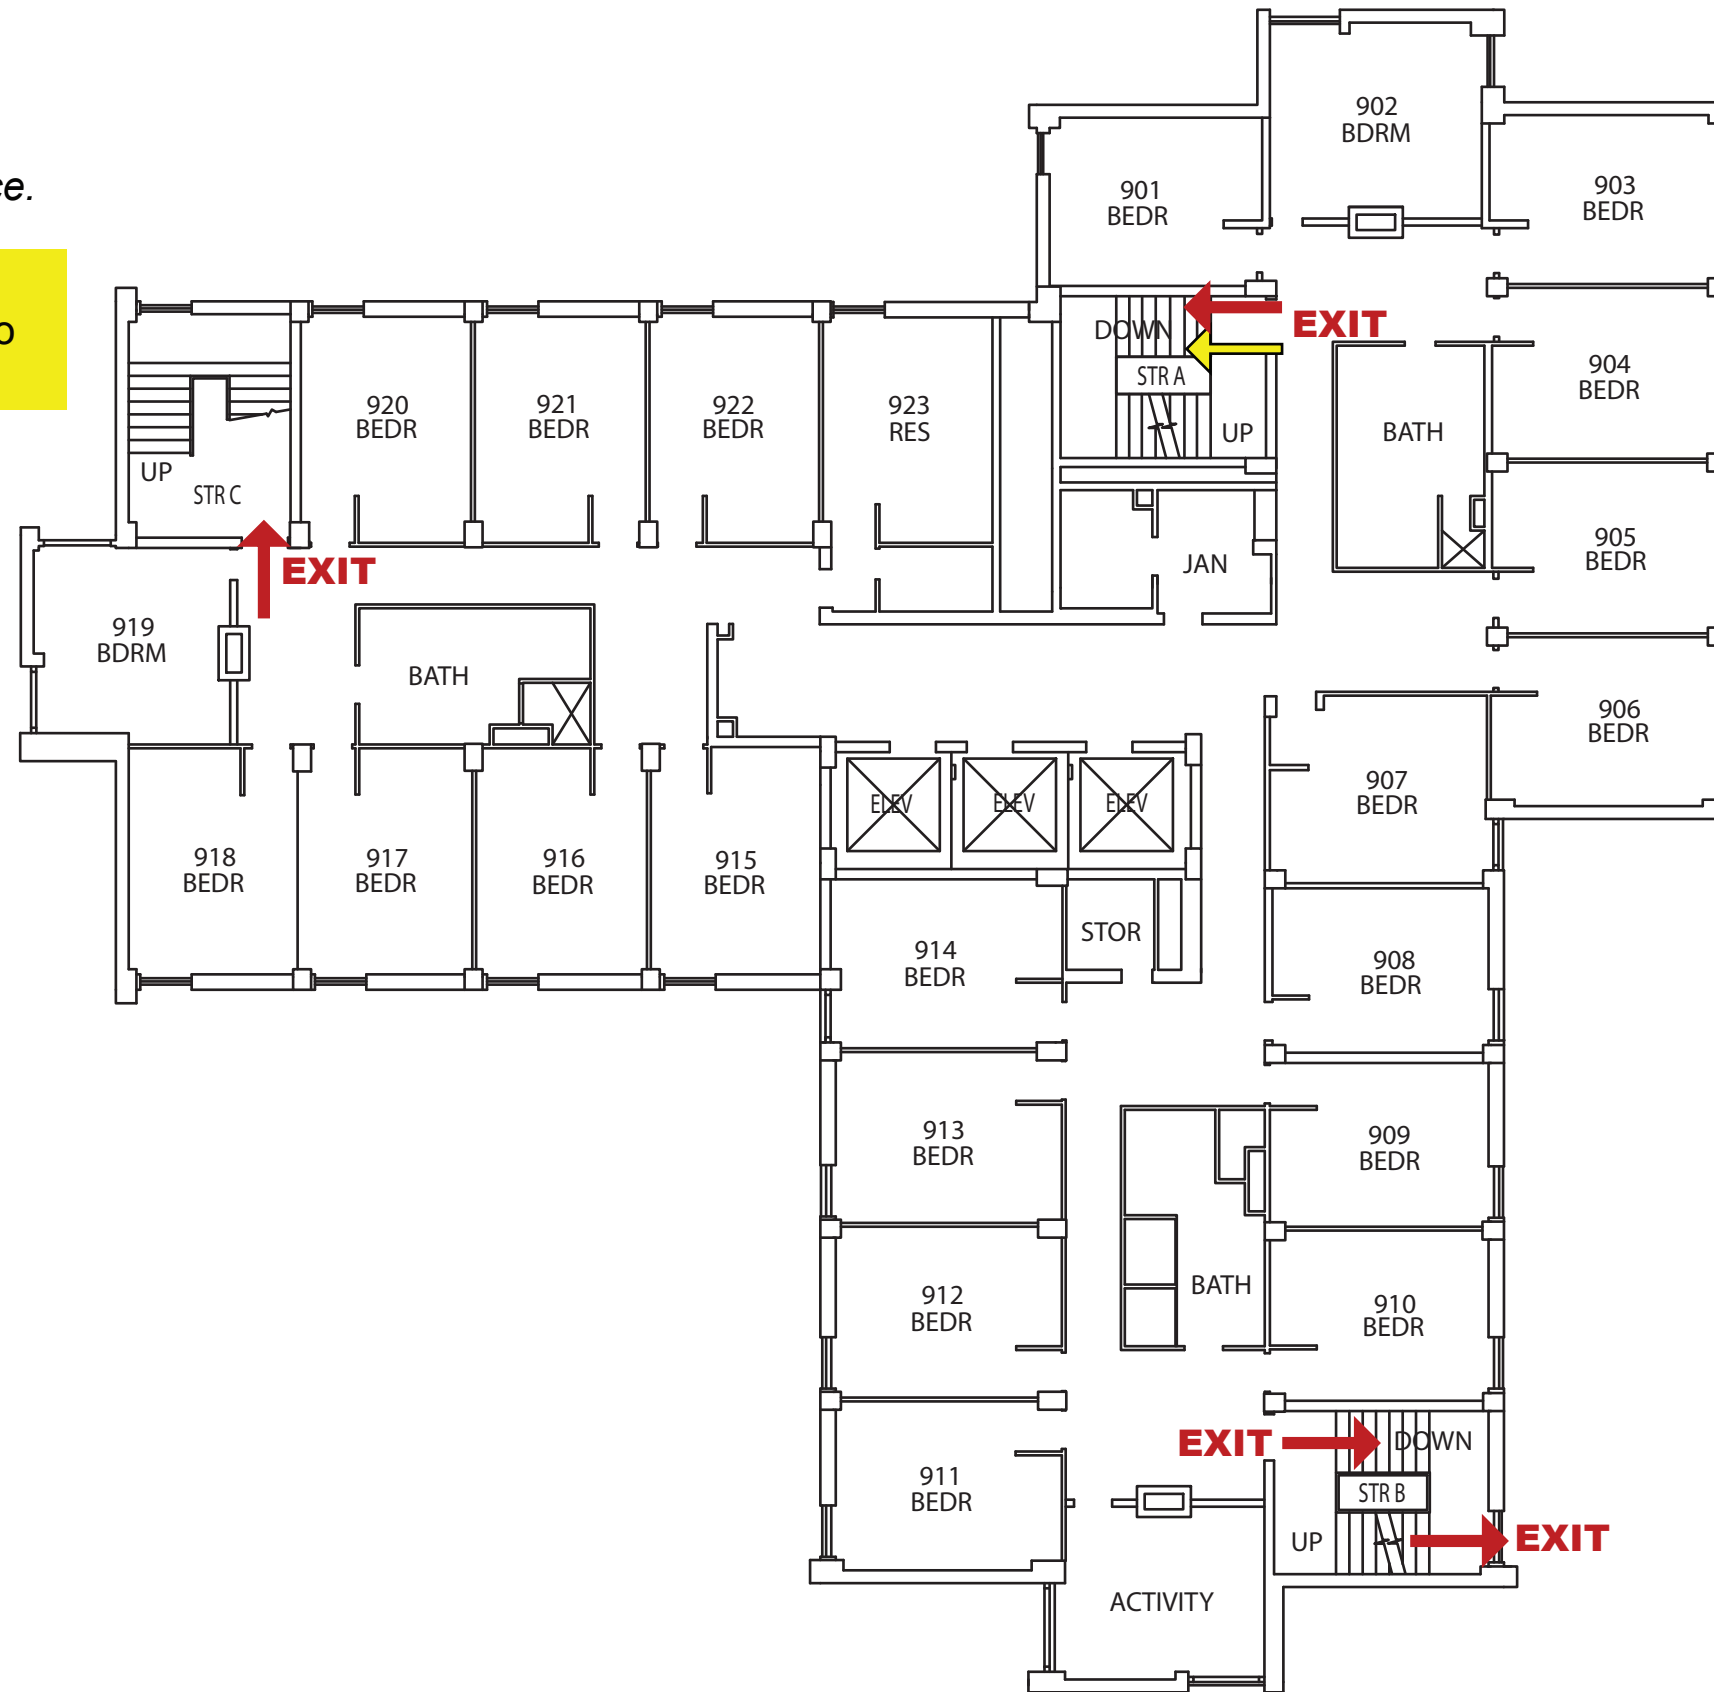

Emergency Evacuation Route Map

IN CASE OF FIRE:

Take closest stair down eight levels and exit the building.
Elevators will be out of service.

SEVERE WEATHER:

In case of Severe Weather go to designated areas.

KEY

You Are Here

← Fire Exit Route

← Severe Weather Shelter Route