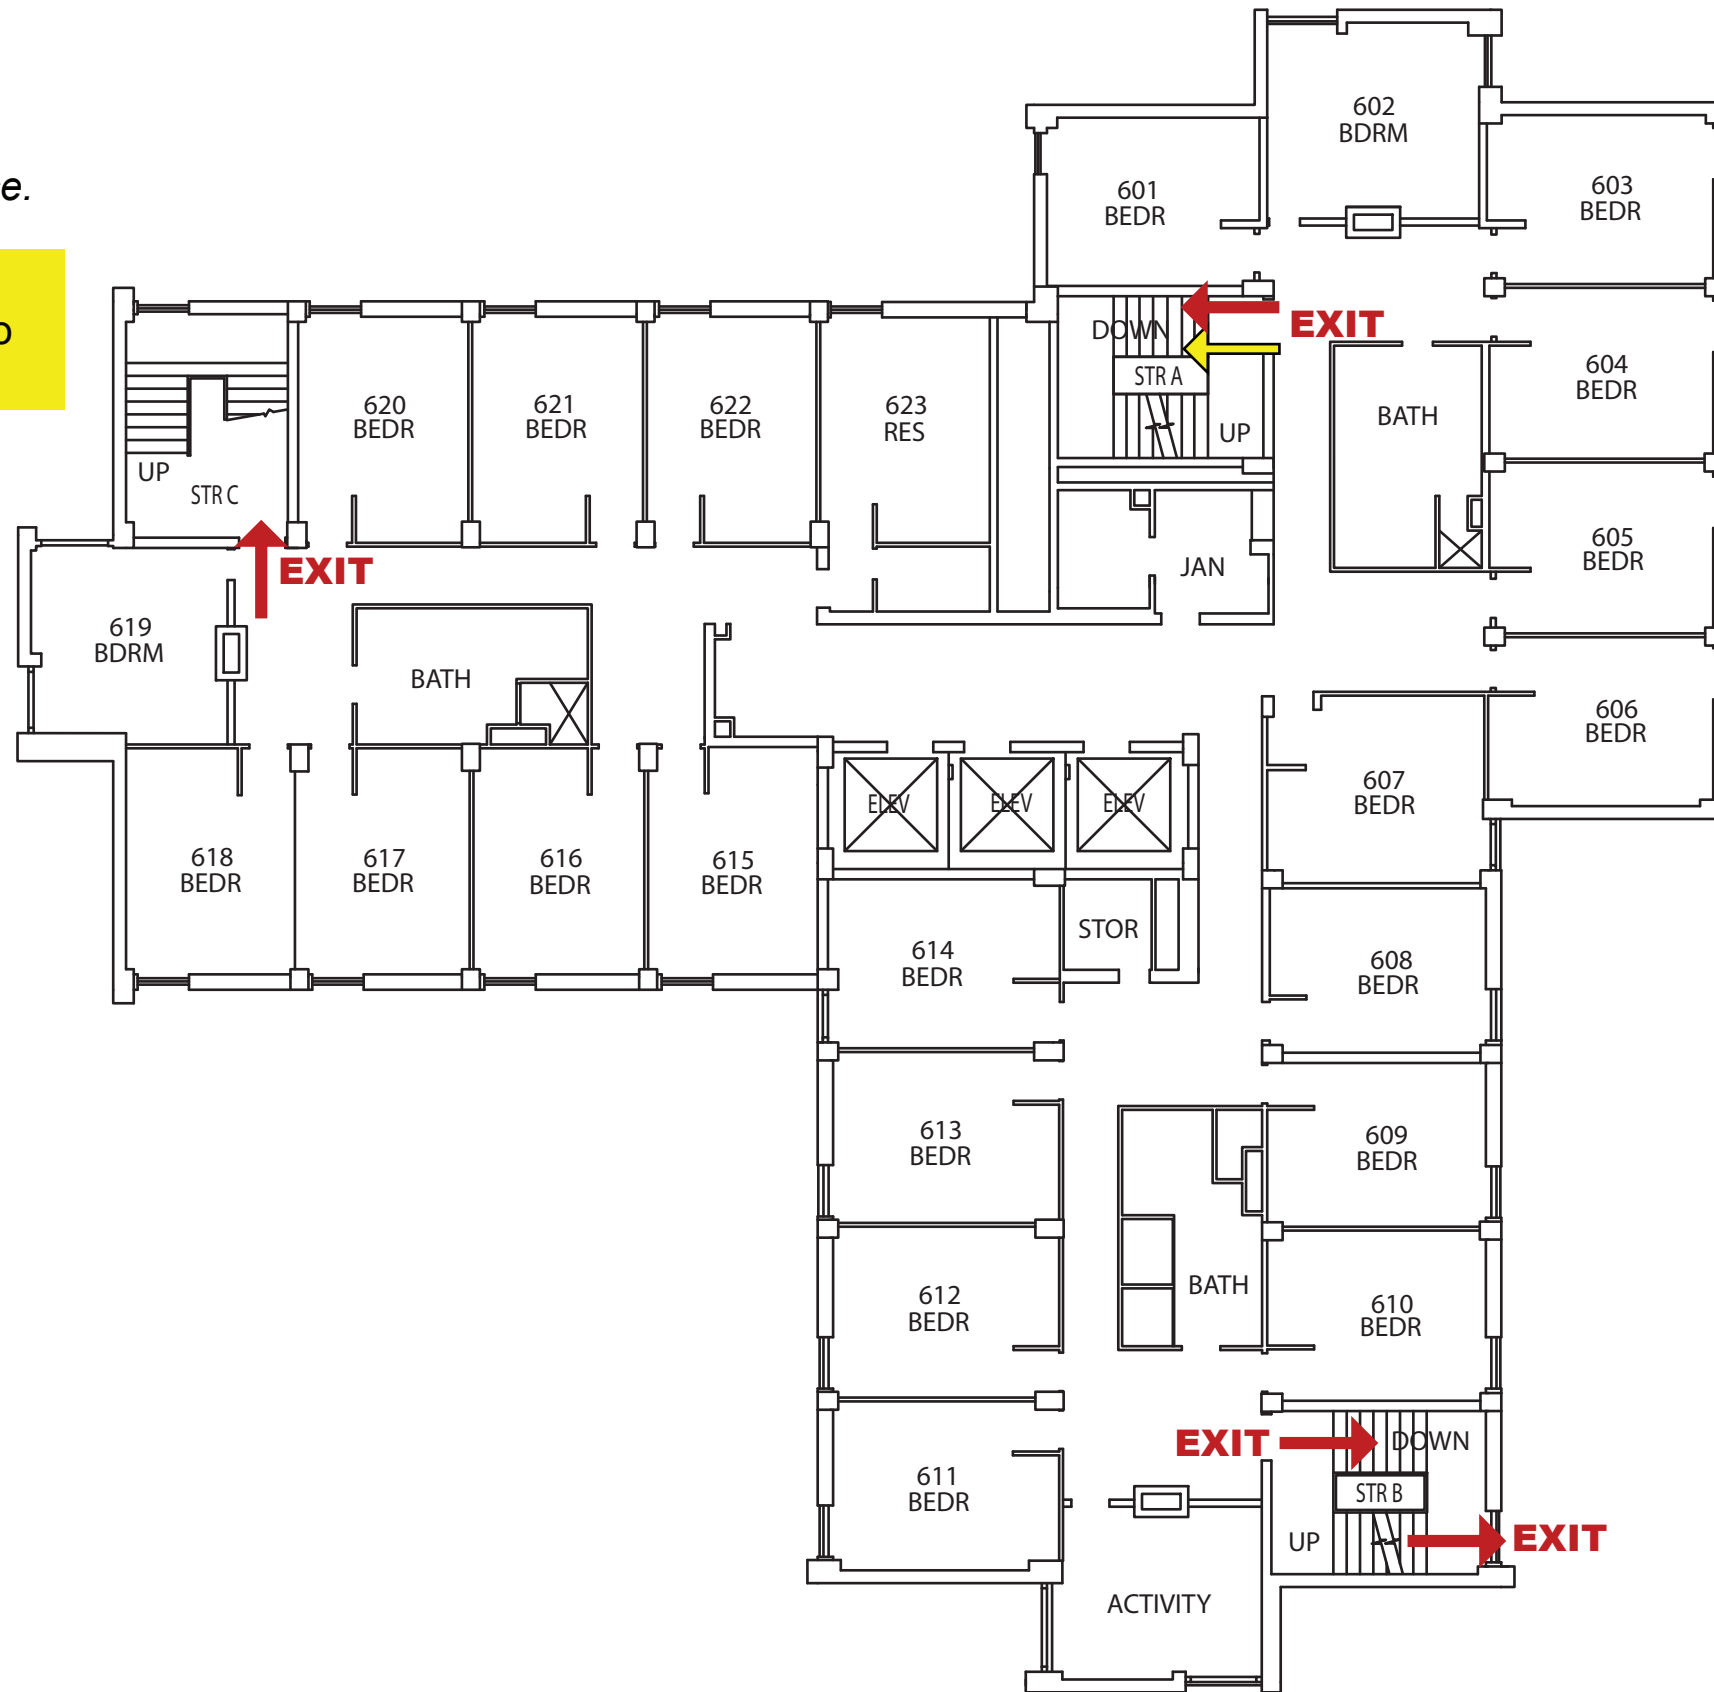

# Emergency Evacuation Route Map

## IN CASE OF FIRE:

Take closest stair down five levels and exit the building.  
*Elevators will be out of service.*

## SEVERE WEATHER:

In case of Severe Weather go to designated areas.

KEY	
	You Are Here
	Fire Exit Route
	Severe Weather Shelter Route