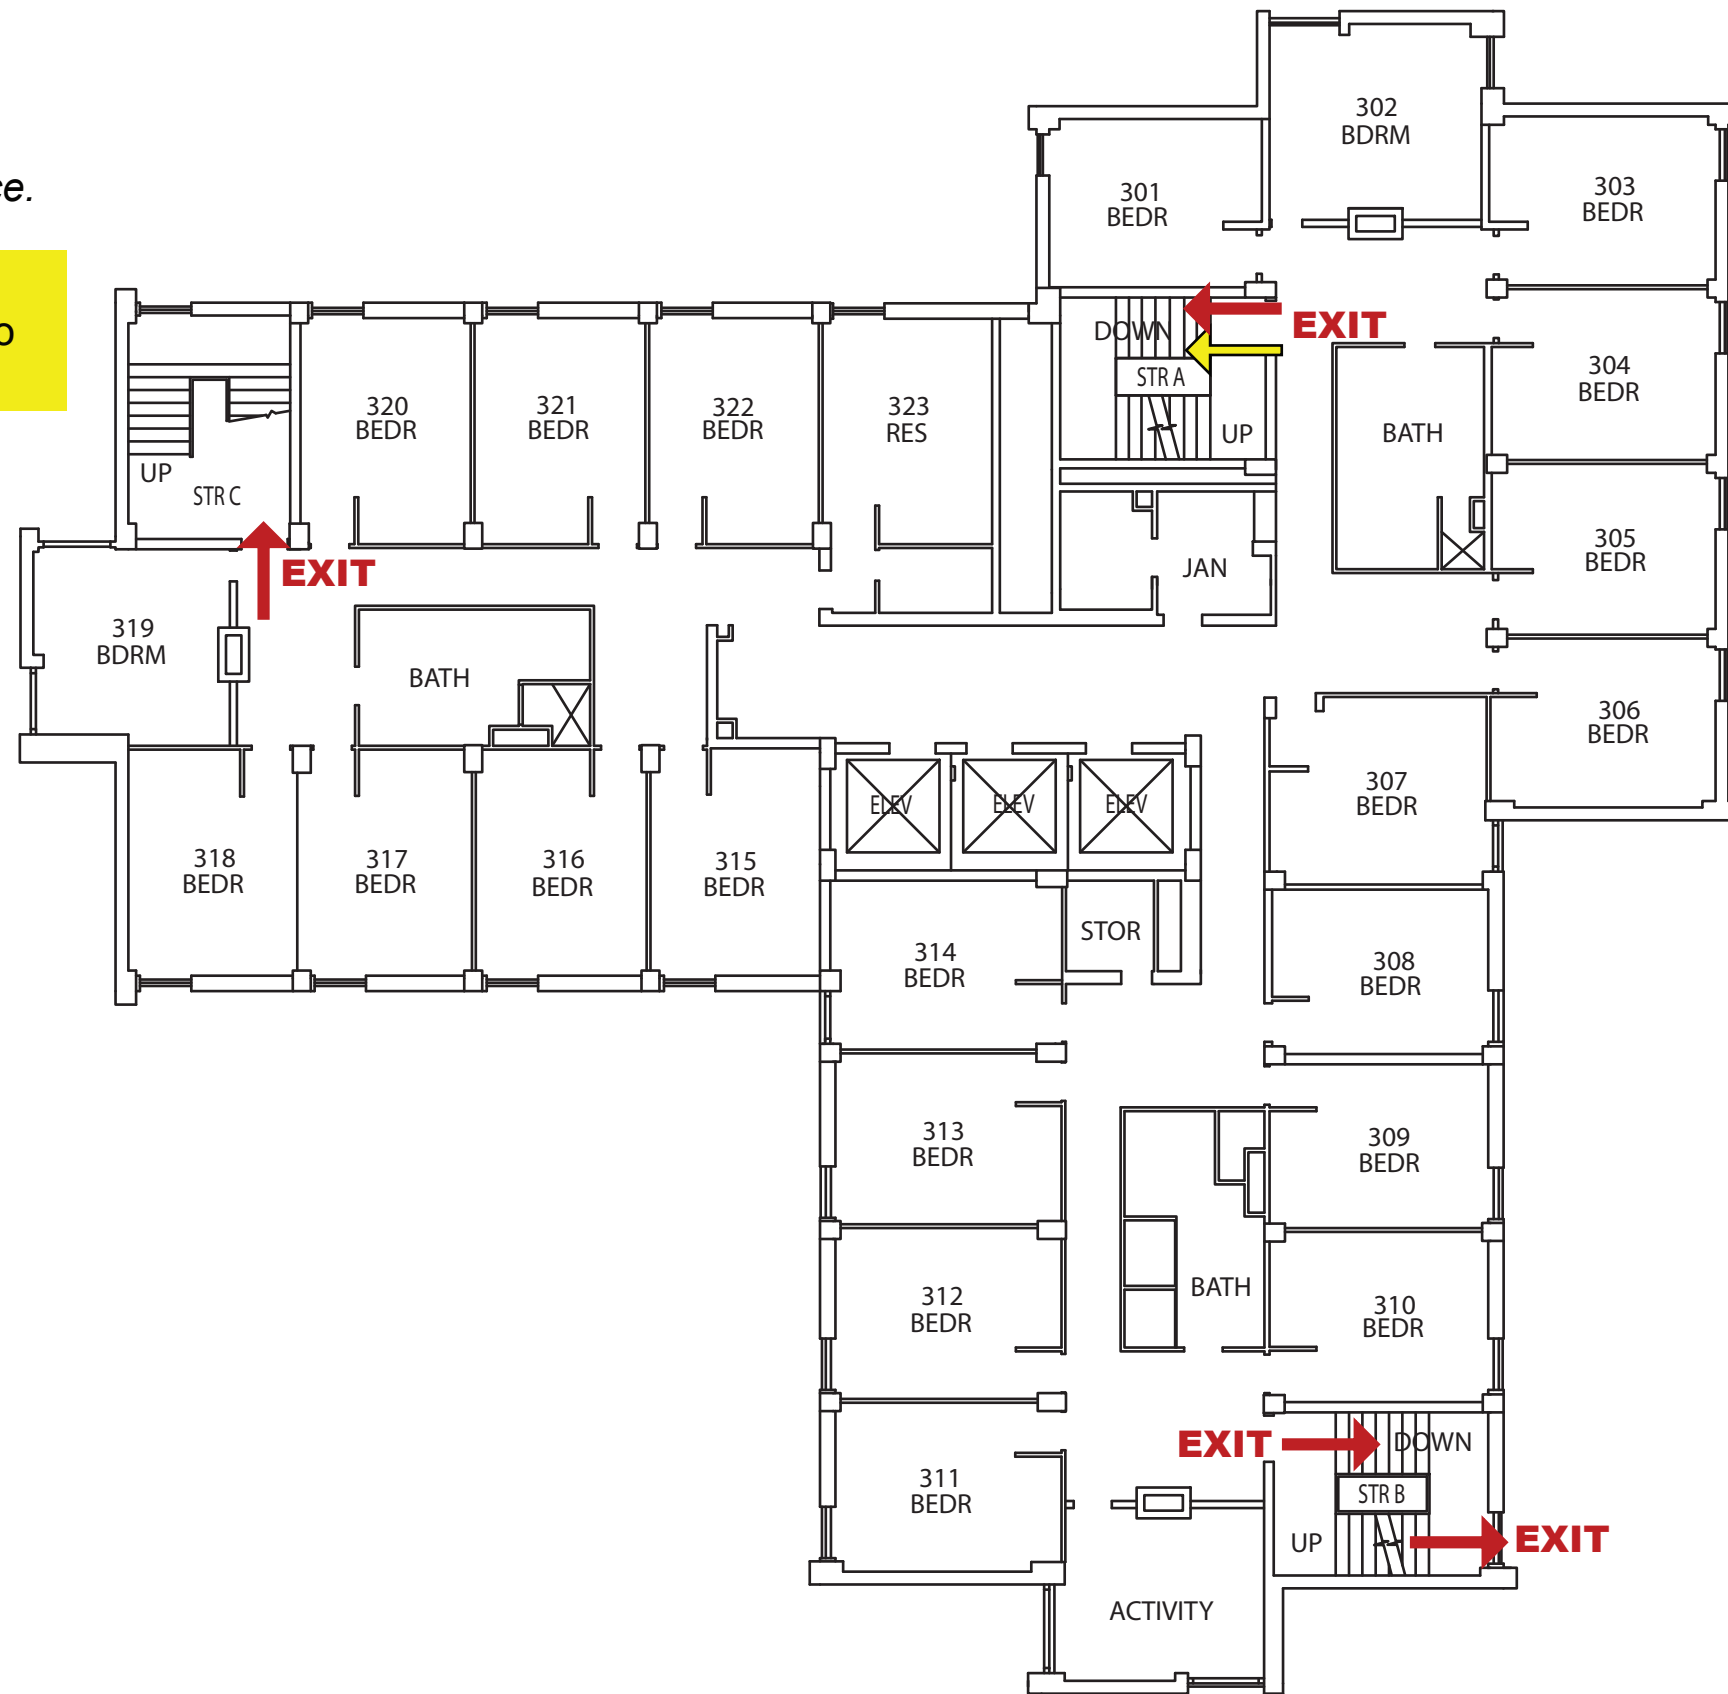

Emergency Evacuation Route Map

IN CASE OF FIRE:

Take closest stair down two levels and exit the building.
Elevators will be out of service.

SEVERE WEATHER:

In case of Severe Weather go to designated areas.

KEY	
	You Are Here
	Fire Exit Route
	Severe Weather Shelter Route

SHERBURNE HALL - 3rd Floor