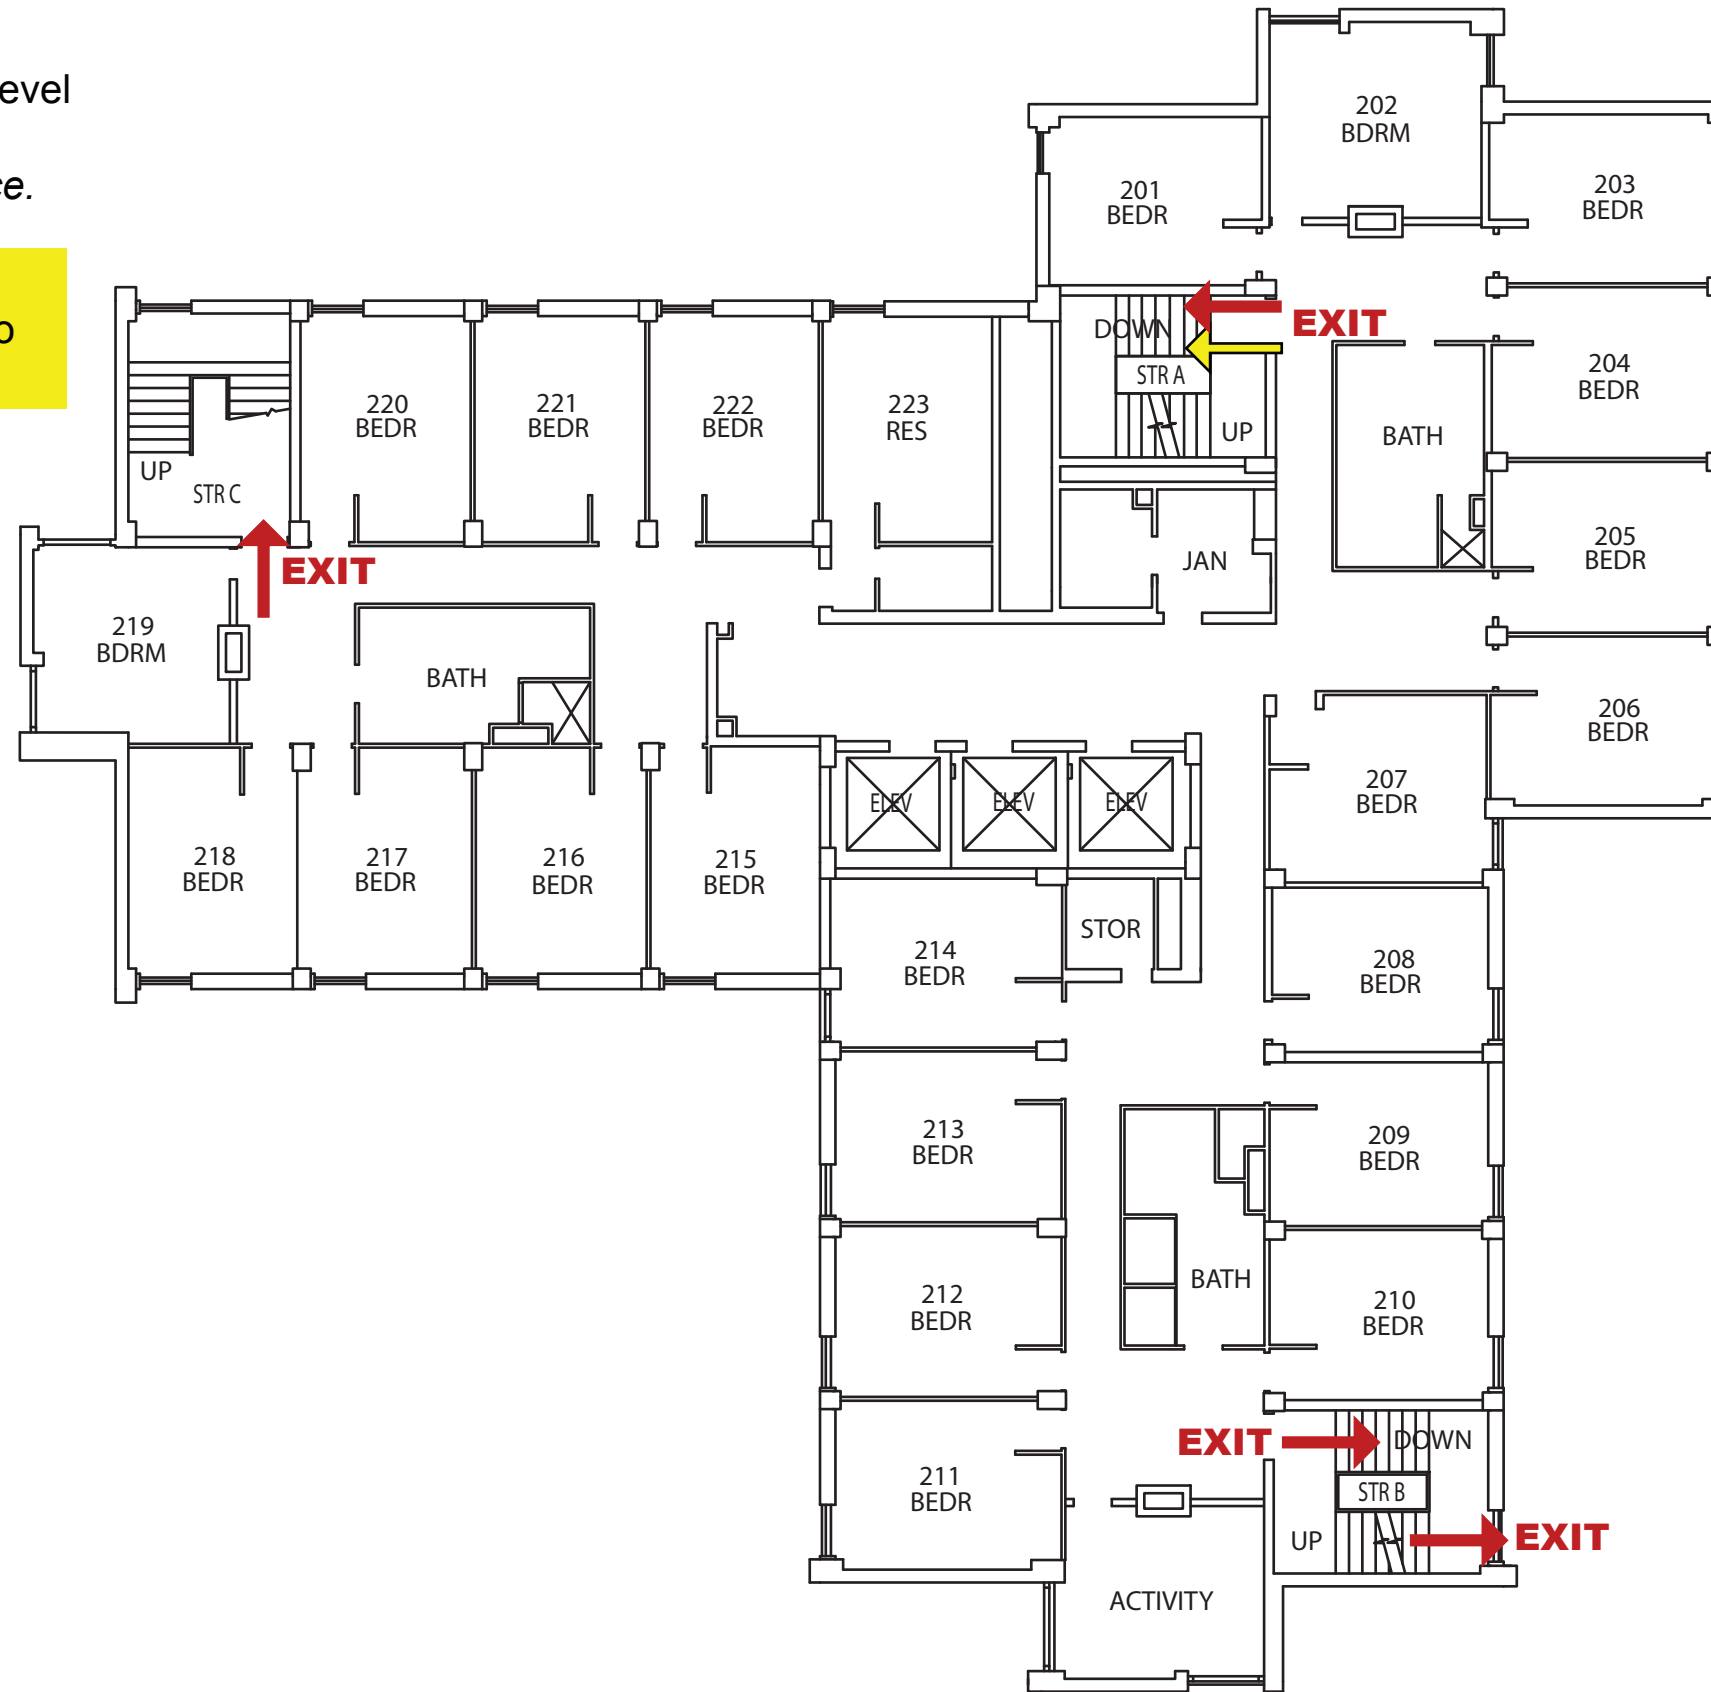

# Emergency Evacuation Route Map

## IN CASE OF FIRE:

Take closest stair down one level and exit the building.  
*Elevators will be out of service.*

## SEVERE WEATHER:

In case of Severe Weather go to designated areas.

## KEY

You Are Here

← Fire Exit Route

← Severe Weather Shelter Route