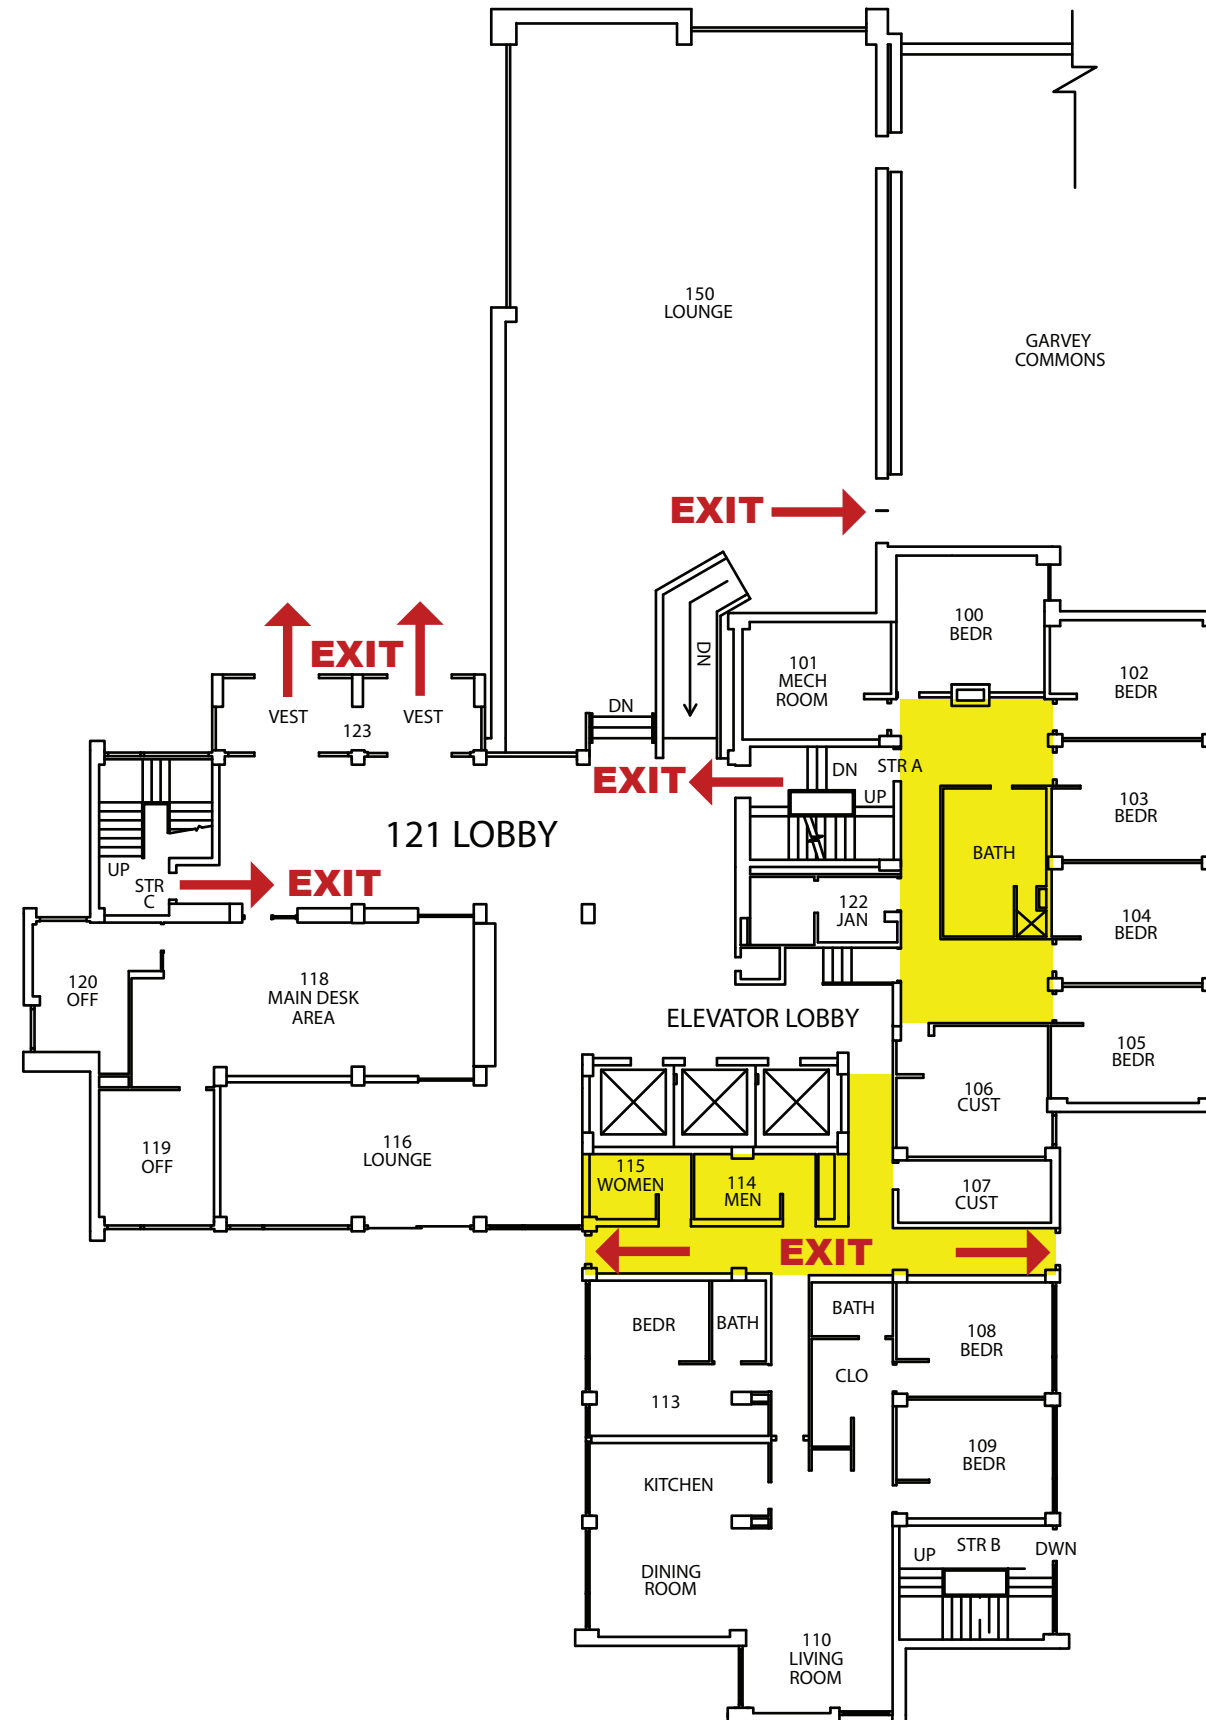

Emergency Evacuation Route Map

IN CASE OF FIRE:

Proceed to closest exit door and exit the building.
Elevators will be out of service.

SEVERE WEATHER:

In case of Severe Weather stay on ground level in interior rooms.

KEY	
	You Are Here
	Fire Exit Route
	Severe Weather Shelter Route