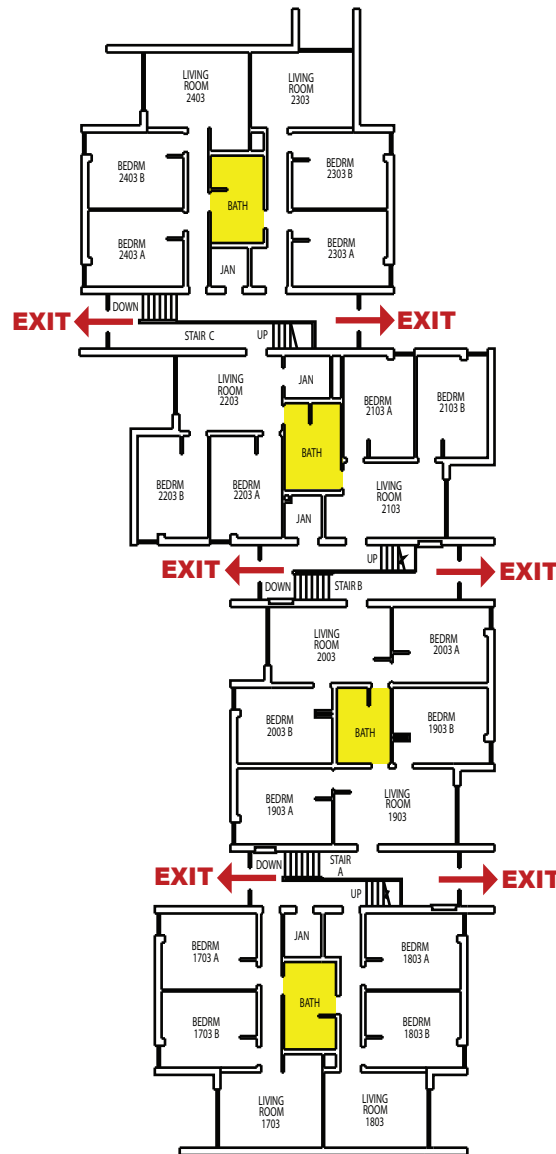

Emergency Evacuation Route Map

IN CASE OF FIRE:

Take closest stair down two levels and exit the building.
Elevators will be out of service.

SEVERE WEATHER:

In case of Severe Weather go to designated areas.

KEY

You Are Here

← Fire Exit Route

■ Severe Weather Shelter Route

NORTH BENTON HALL - 3rd Floor