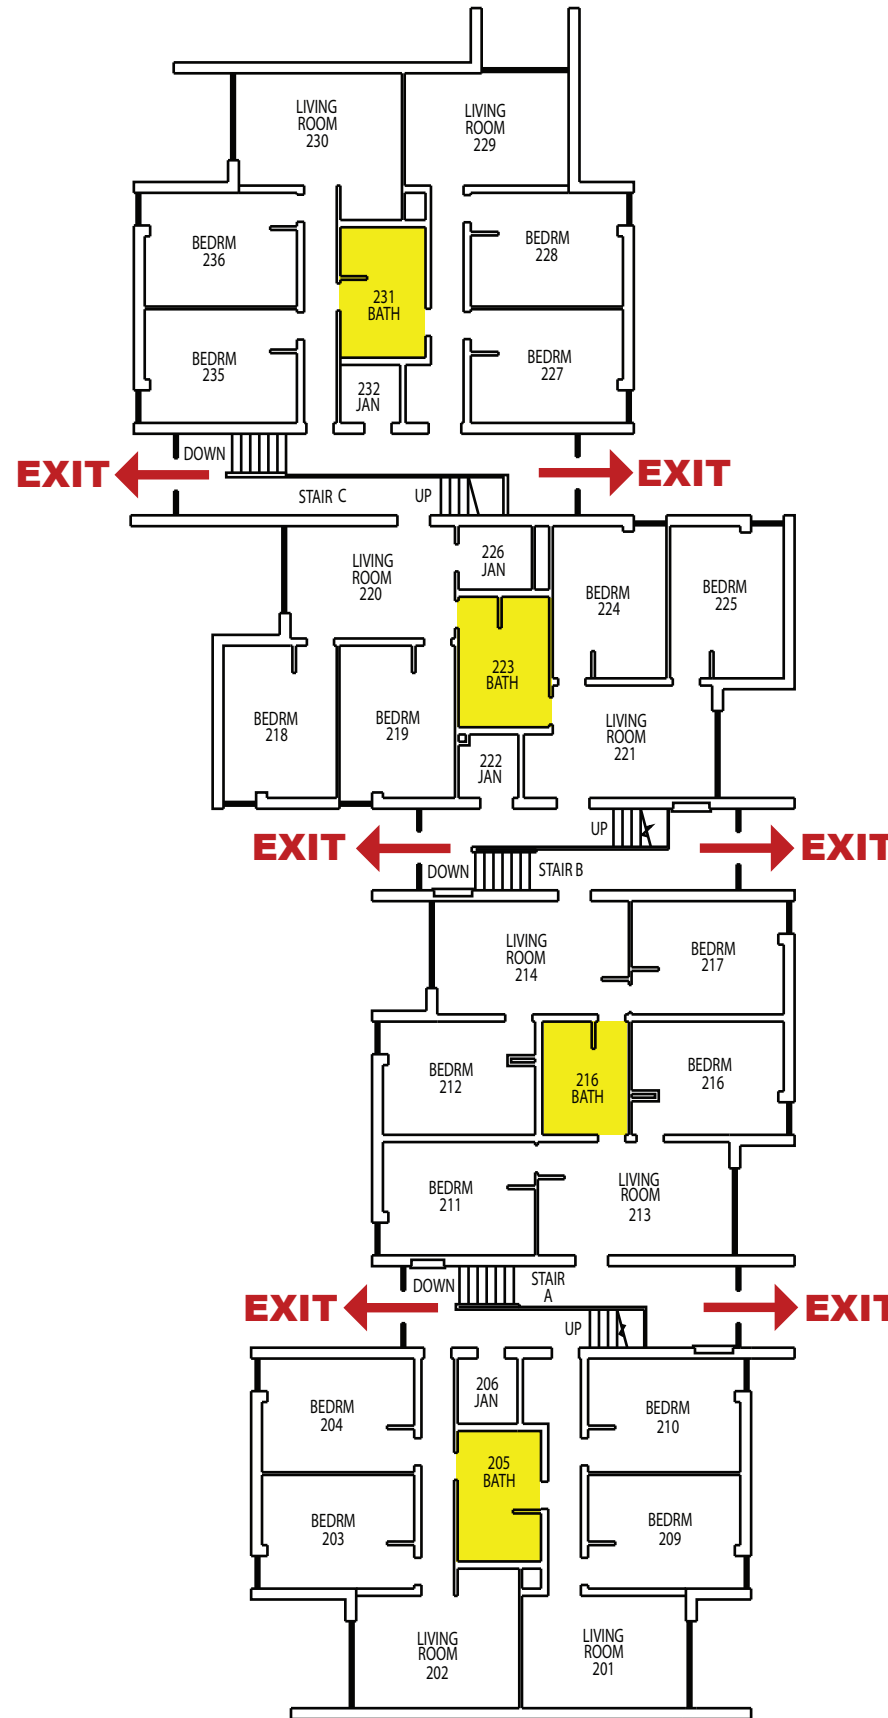

Emergency Evacuation Route Map

IN CASE OF FIRE:

Take closest stair down one level and exit the building.
Elevators will be out of service.

SEVERE WEATHER:

In case of Severe Weather go to designated areas.

KEY	
	You Are Here
	Fire Exit Route
	Severe Weather Shelter Route