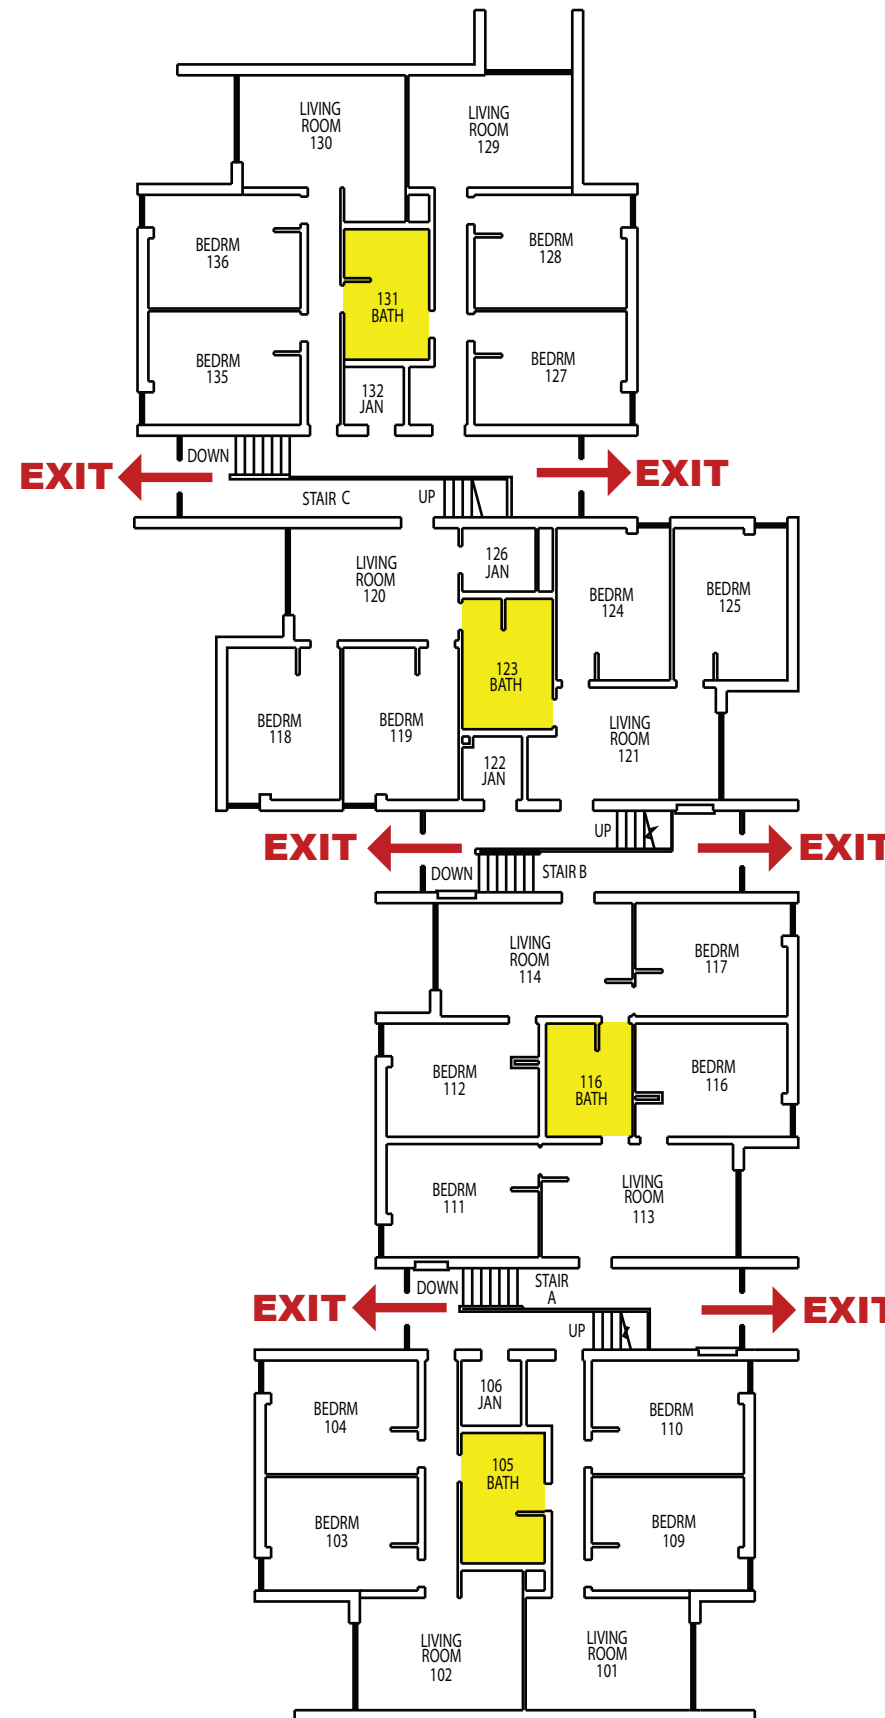

Emergency Evacuation Route Map

IN CASE OF FIRE:

Proceed to closest exit door and exit the building.

Elevators will be out of service.

SEVERE WEATHER:

In case of Severe Weather stay on ground level in interior rooms.

KEY	
	You Are Here
	Fire Exit Route
	Severe Weather Shelter Route