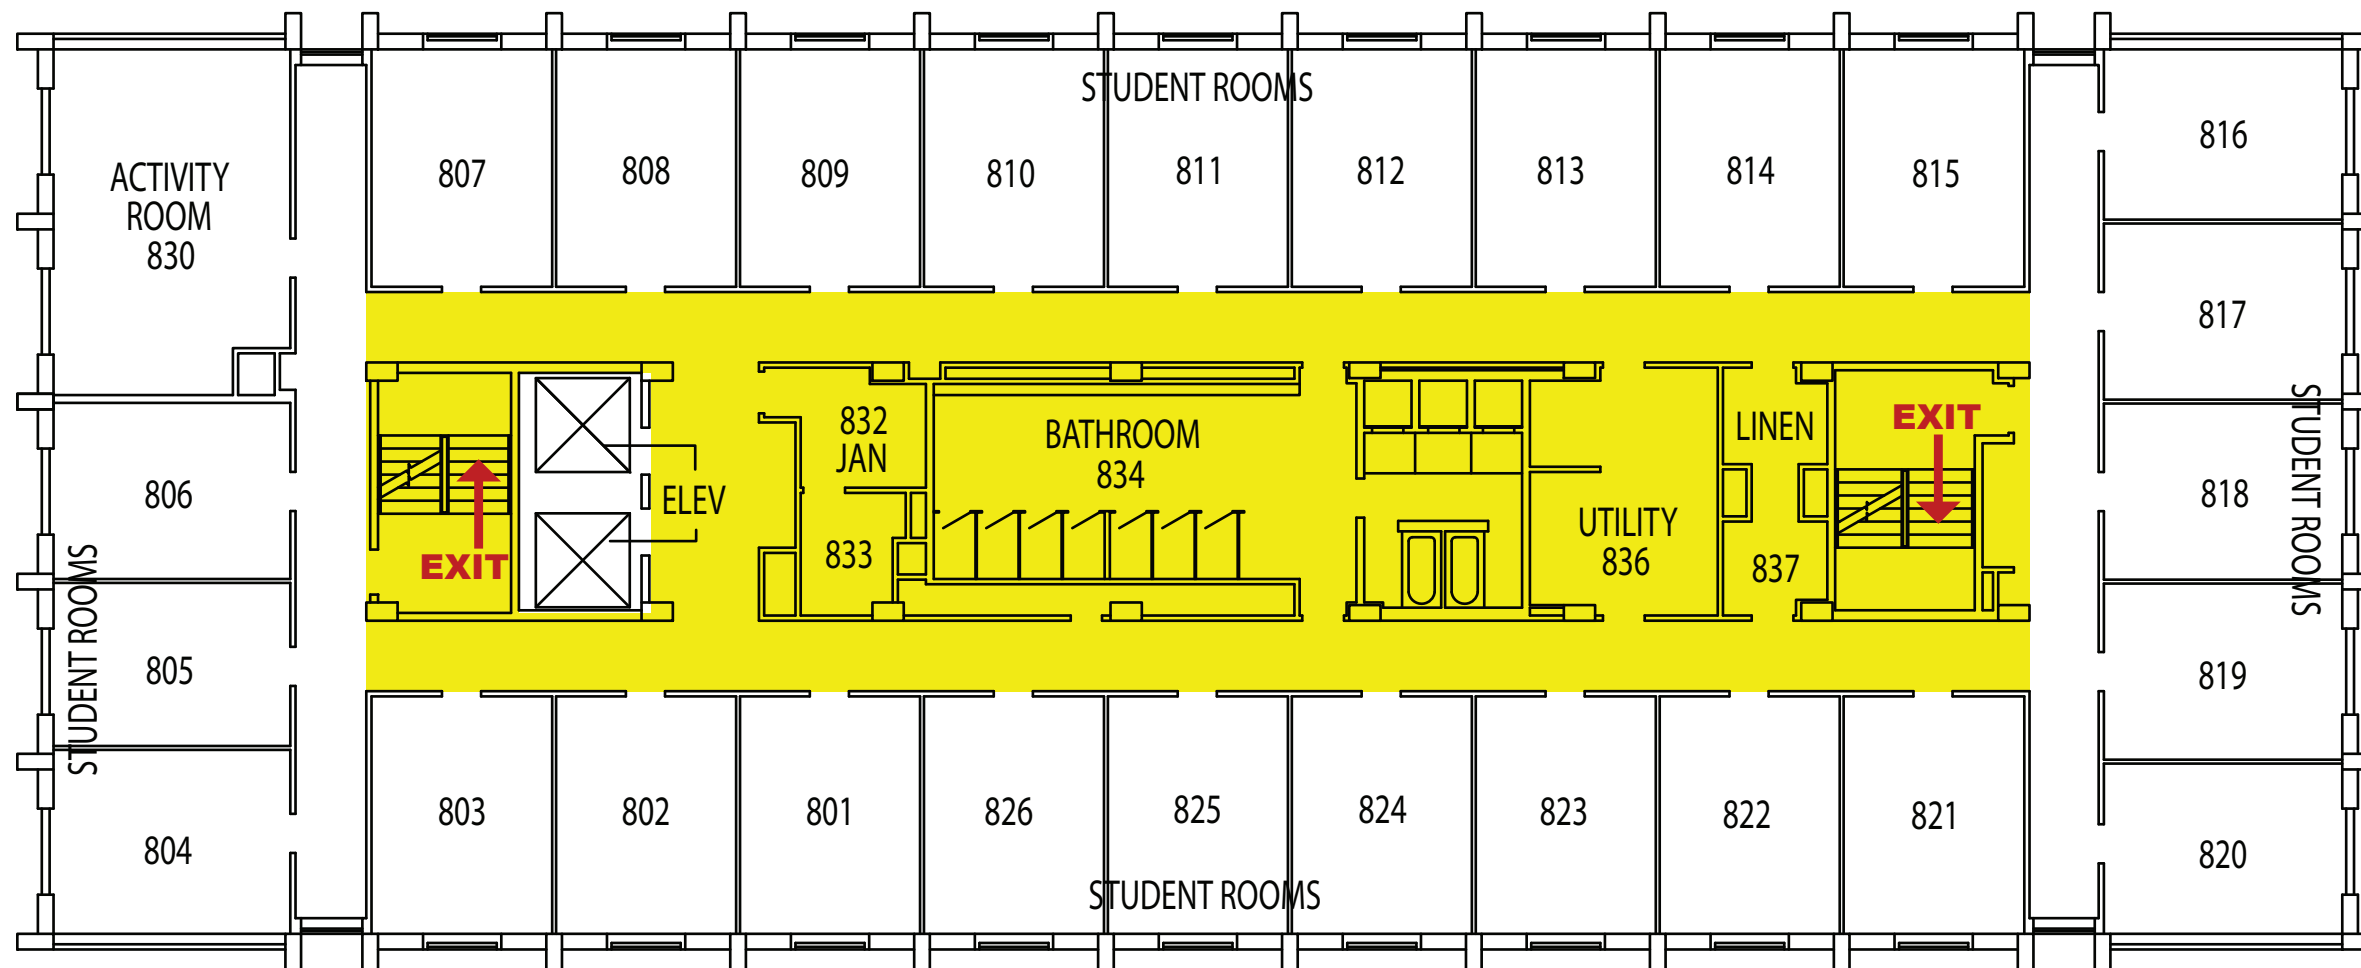

Emergency Evacuation Route Map

IN CASE OF FIRE:

Take closest stair down seven levels and exit the building.
Elevators will be out of service.

SEVERE WEATHER:

In case of Severe Weather go to designated areas

KEY

You Are Here

← Fire Exit Route

■ Severe Weather Shelter Route

HOLES HALL - 8th Floor