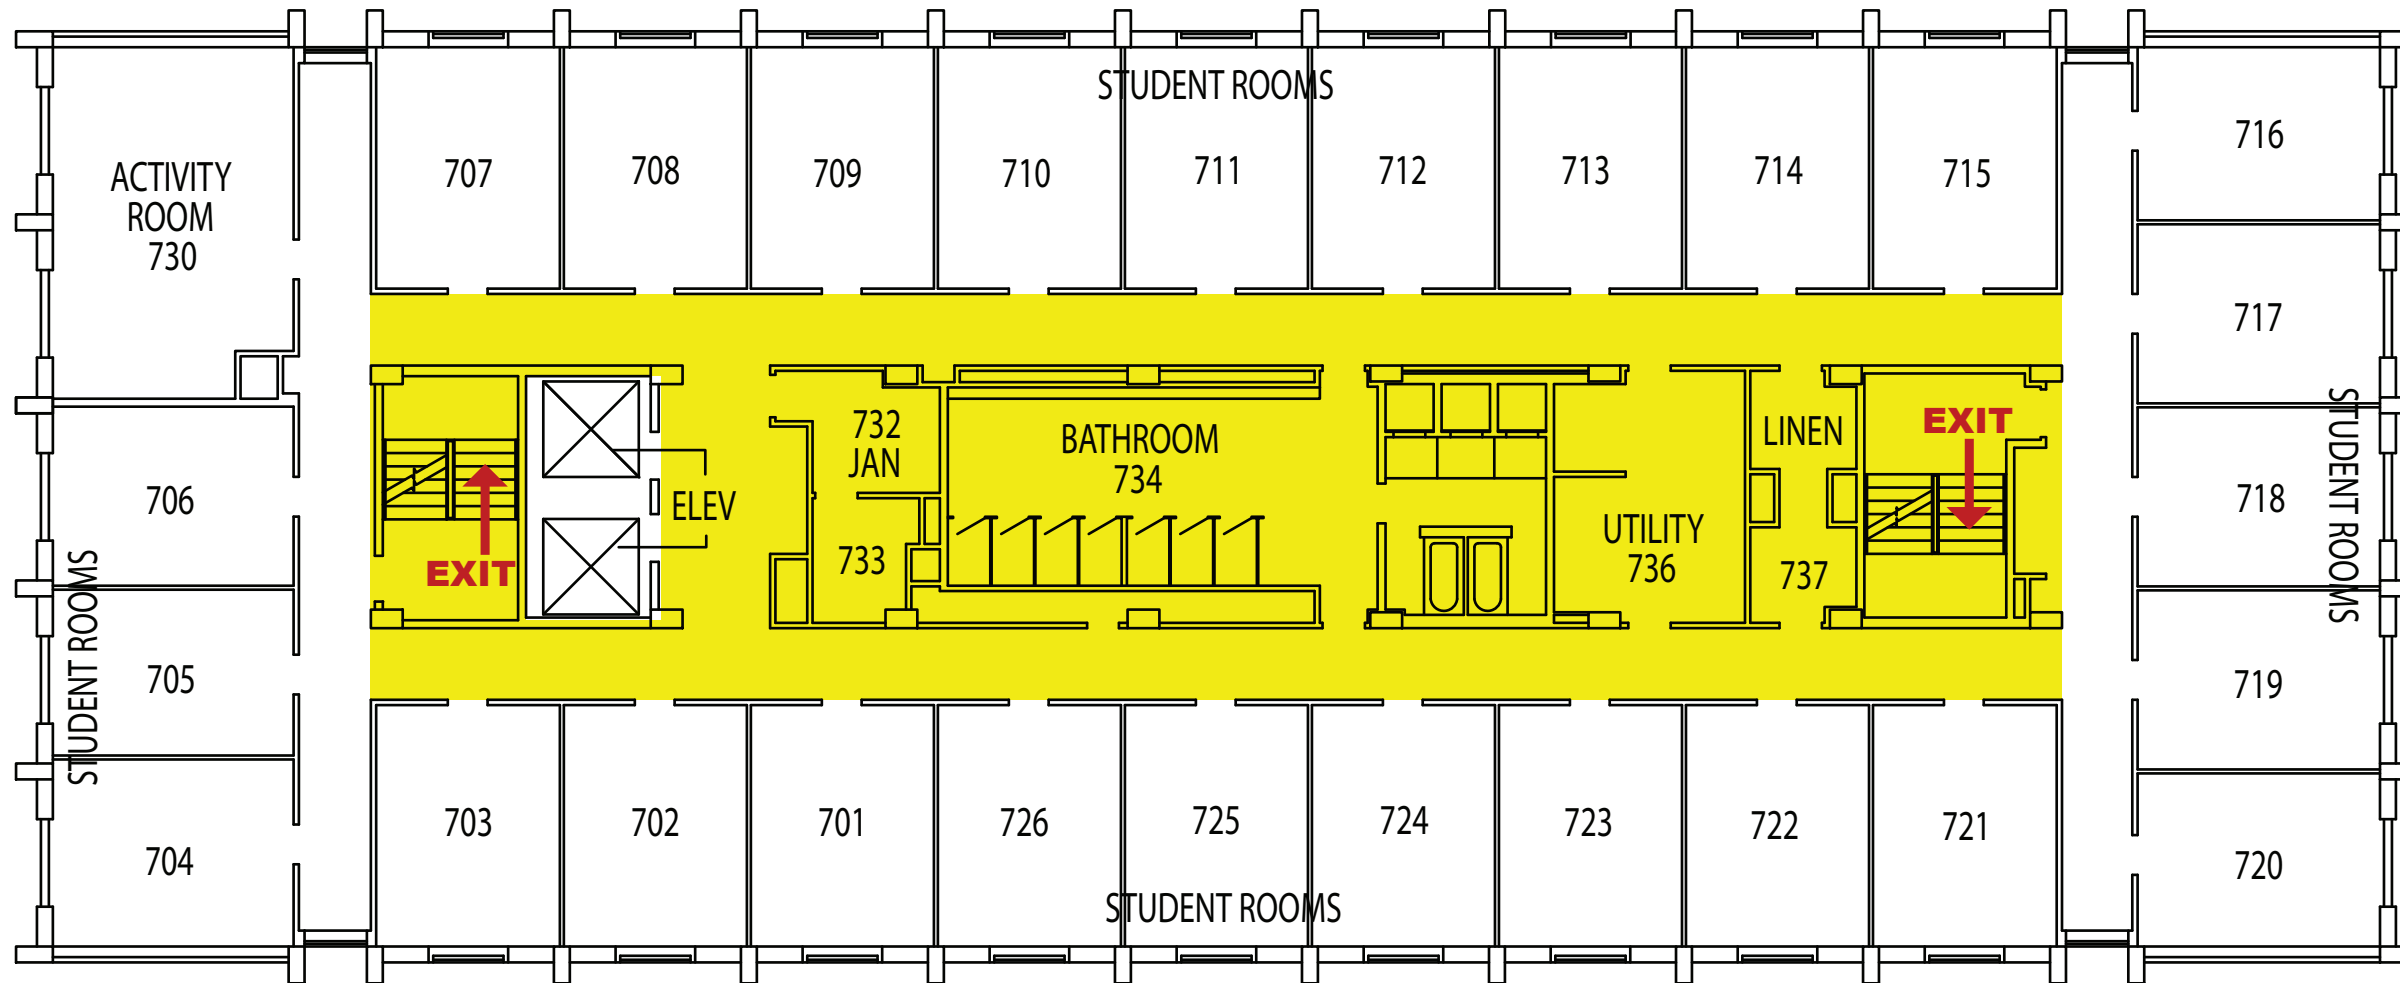

Emergency Evacuation Route Map

IN CASE OF FIRE:

Take closest stair down six levels and exit the building.
Elevators will be out of service.

SEVERE WEATHER:

In case of Severe Weather go to designated areas

KEY

You Are Here

← Fire Exit Route

■ Severe Weather Shelter Route

HOLES HALL - 7th Floor