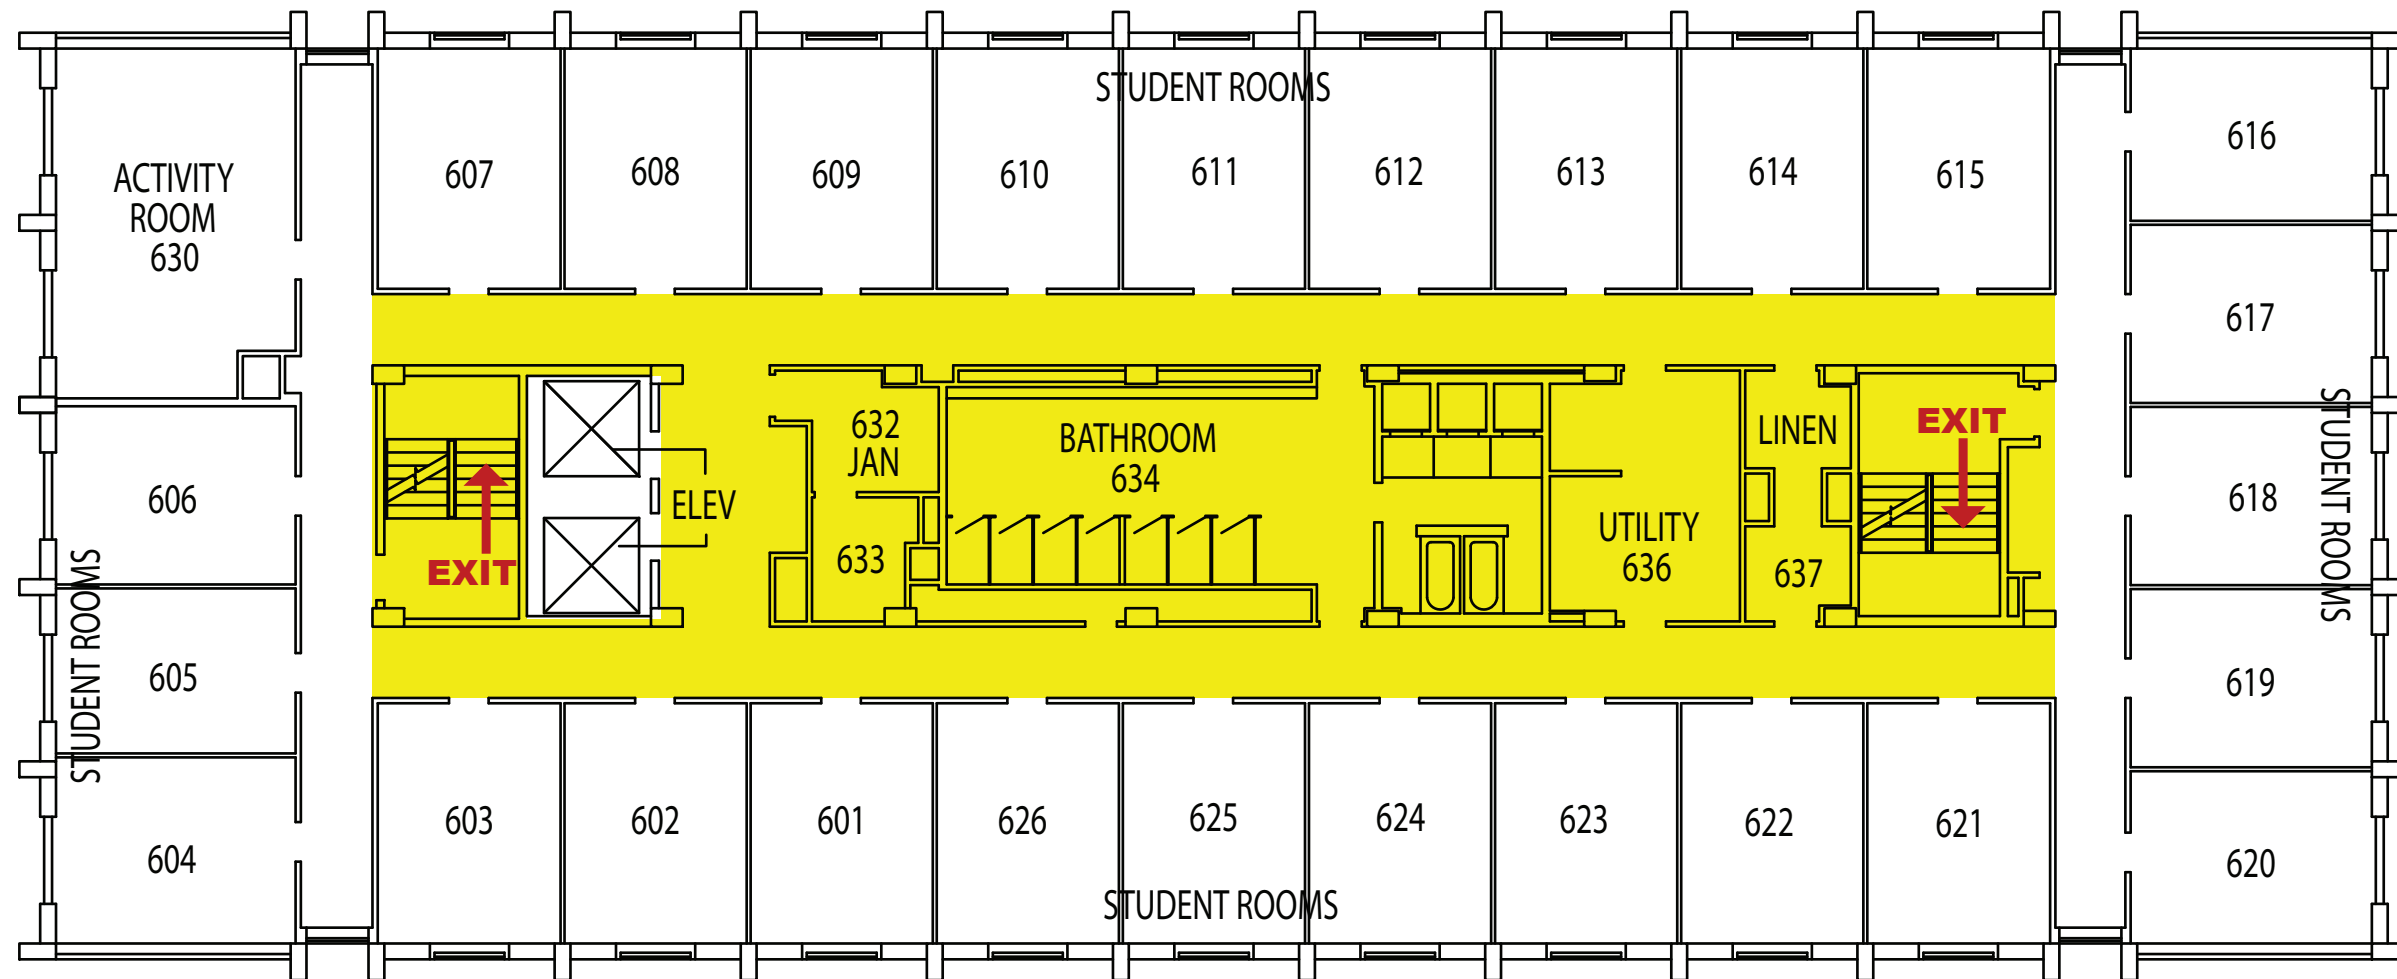

Emergency Evacuation Route Map

IN CASE OF FIRE:

Take closest stair down five levels and exit the building.
Elevators will be out of service.

SEVERE WEATHER:

In case of Severe Weather go to designated areas

KEY

You Are Here

← Fire Exit Route

■ Severe Weather Shelter Route

HOLES HALL - 6th Floor