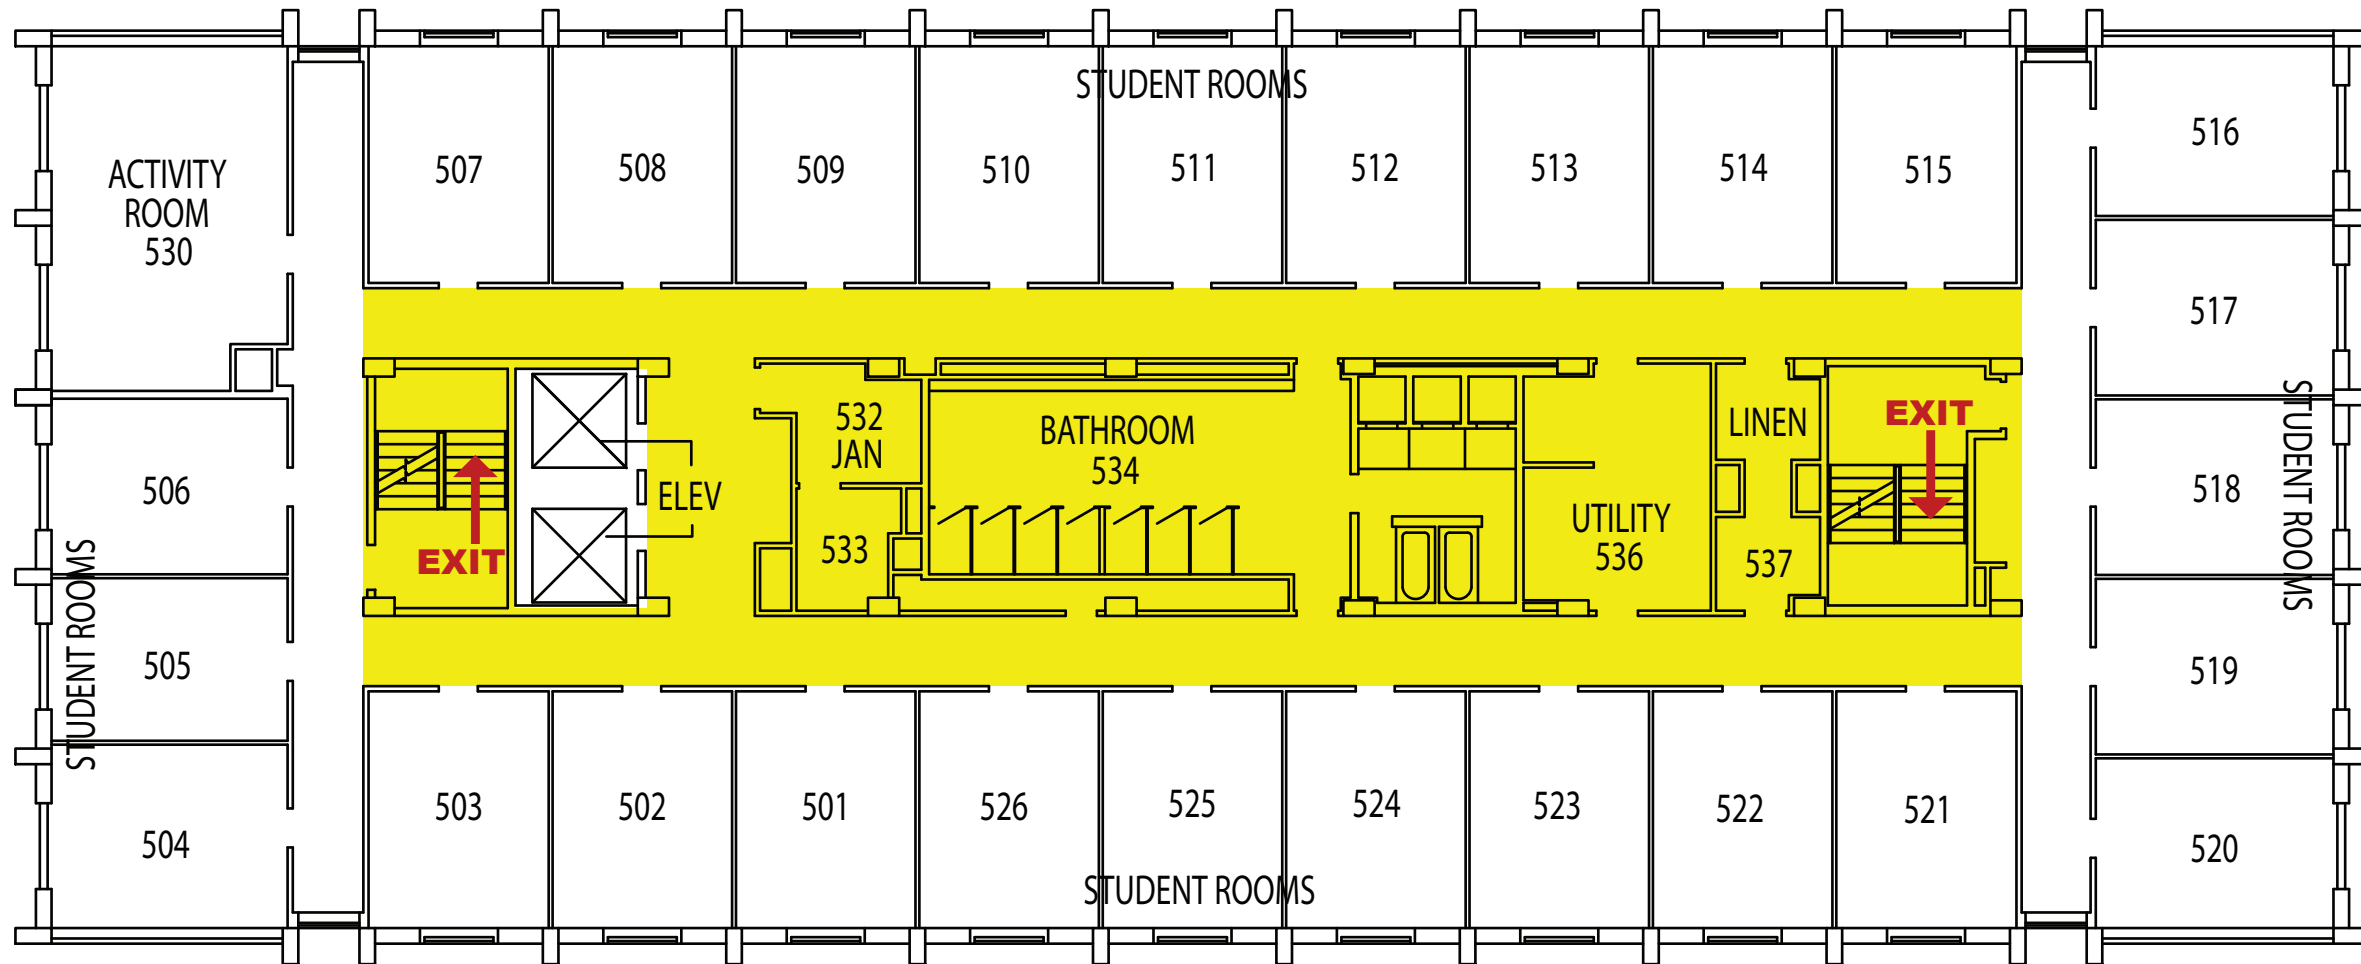

Emergency Evacuation Route Map

IN CASE OF FIRE:

Take closest stair down four levels and exit the building.
Elevators will be out of service.

SEVERE WEATHER:

In case of Severe Weather go to designated areas

KEY	
	You Are Here
	Fire Exit Route
	Severe Weather Shelter Route

HOLES HALL - 5th Floor