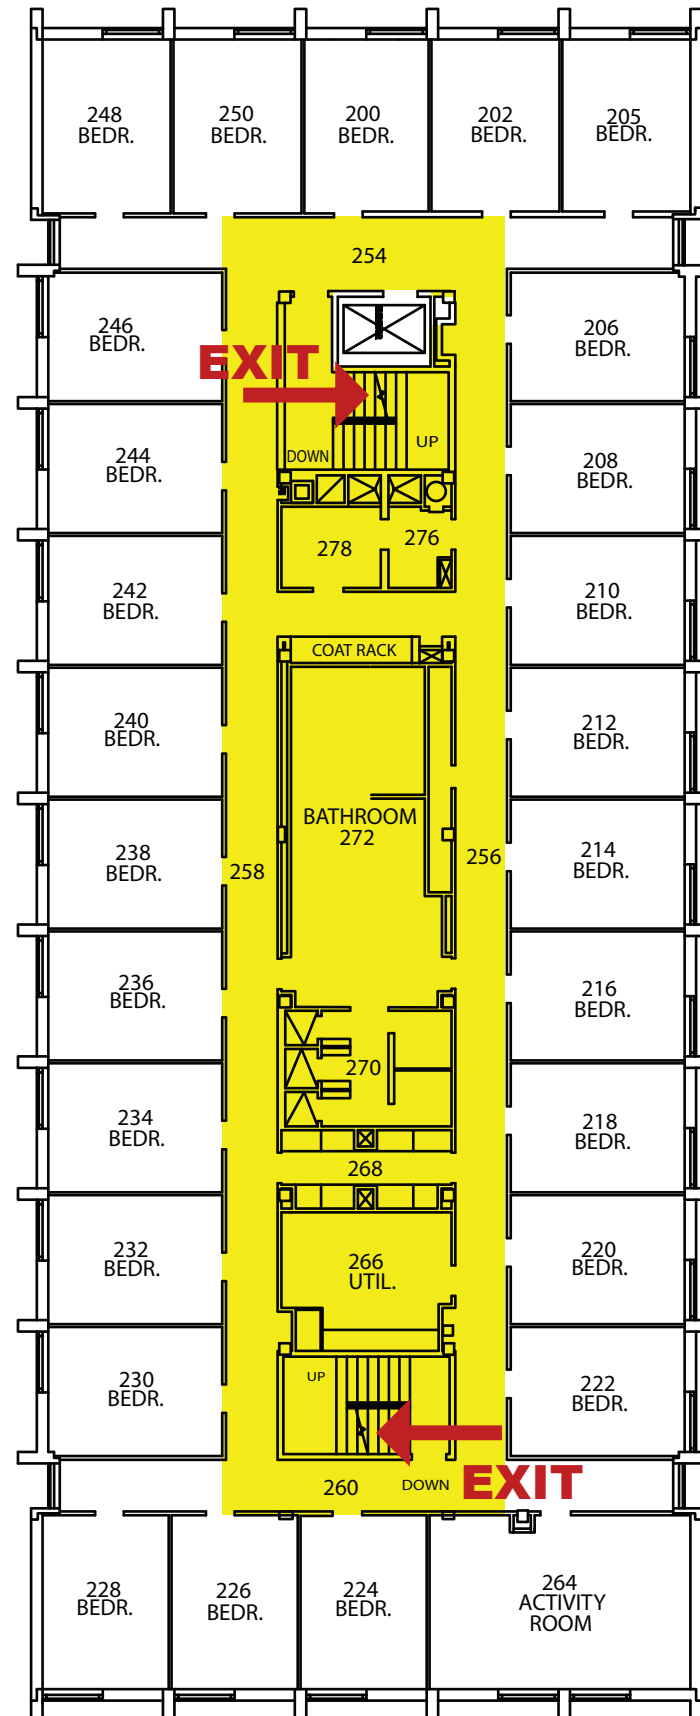

Emergency Evacuation Route Map

IN CASE OF FIRE:

Take closest stair down one level and exit the building.
Elevators will be out of service.

SEVERE WEATHER:

In case of Severe Weather go to designated areas.

KEY

You Are Here

← Fire Exit Route

■ Severe Weather Shelter Route