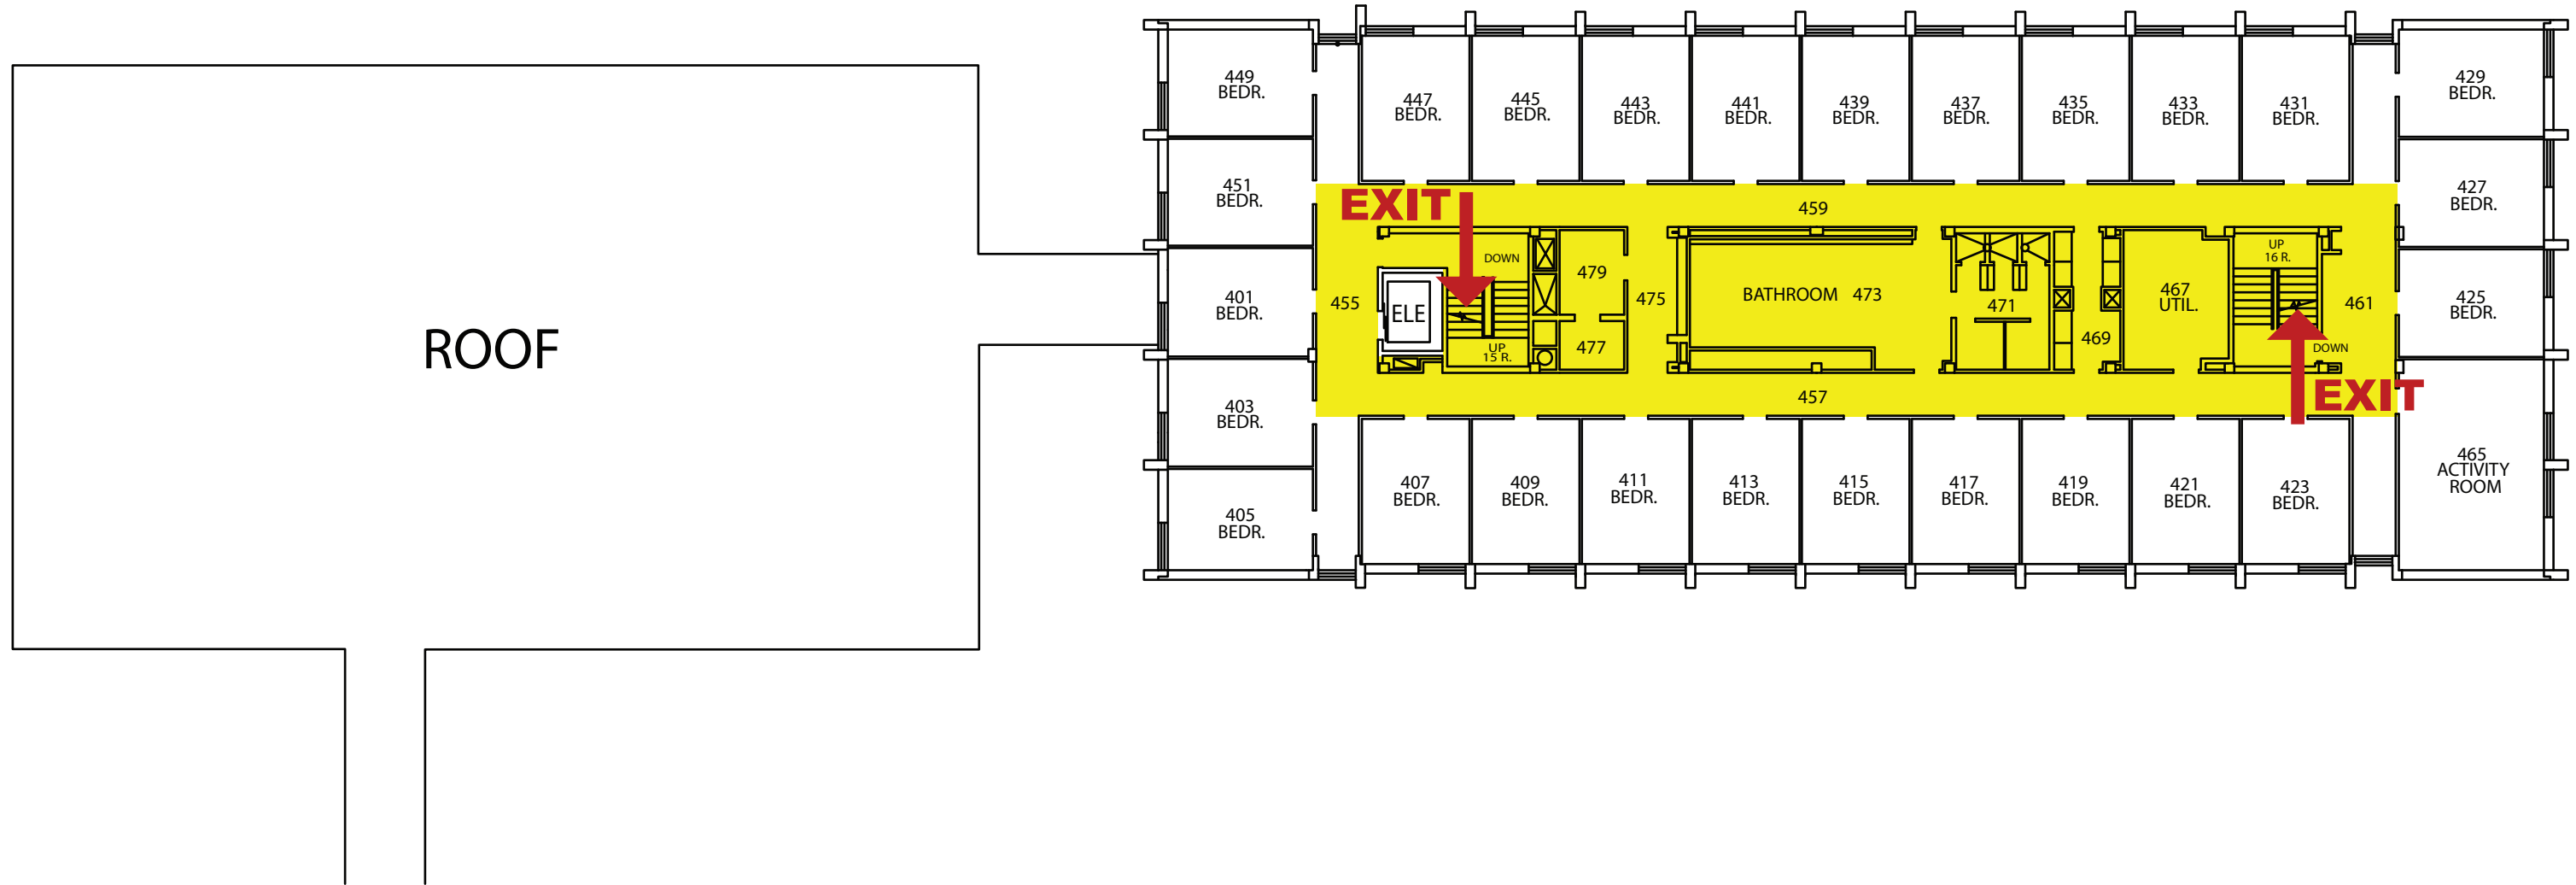

Emergency Evacuation Route Map

IN CASE OF FIRE:

Take closest stair down three levels and exit the building.
Elevators will be out of service.

SEVERE WEATHER:

In case of Severe Weather go to designated areas.

KEY

-  You Are Here
-  Fire Exit Route
-  Severe Weather Shelter Route

HILL HALL - 4th Floor