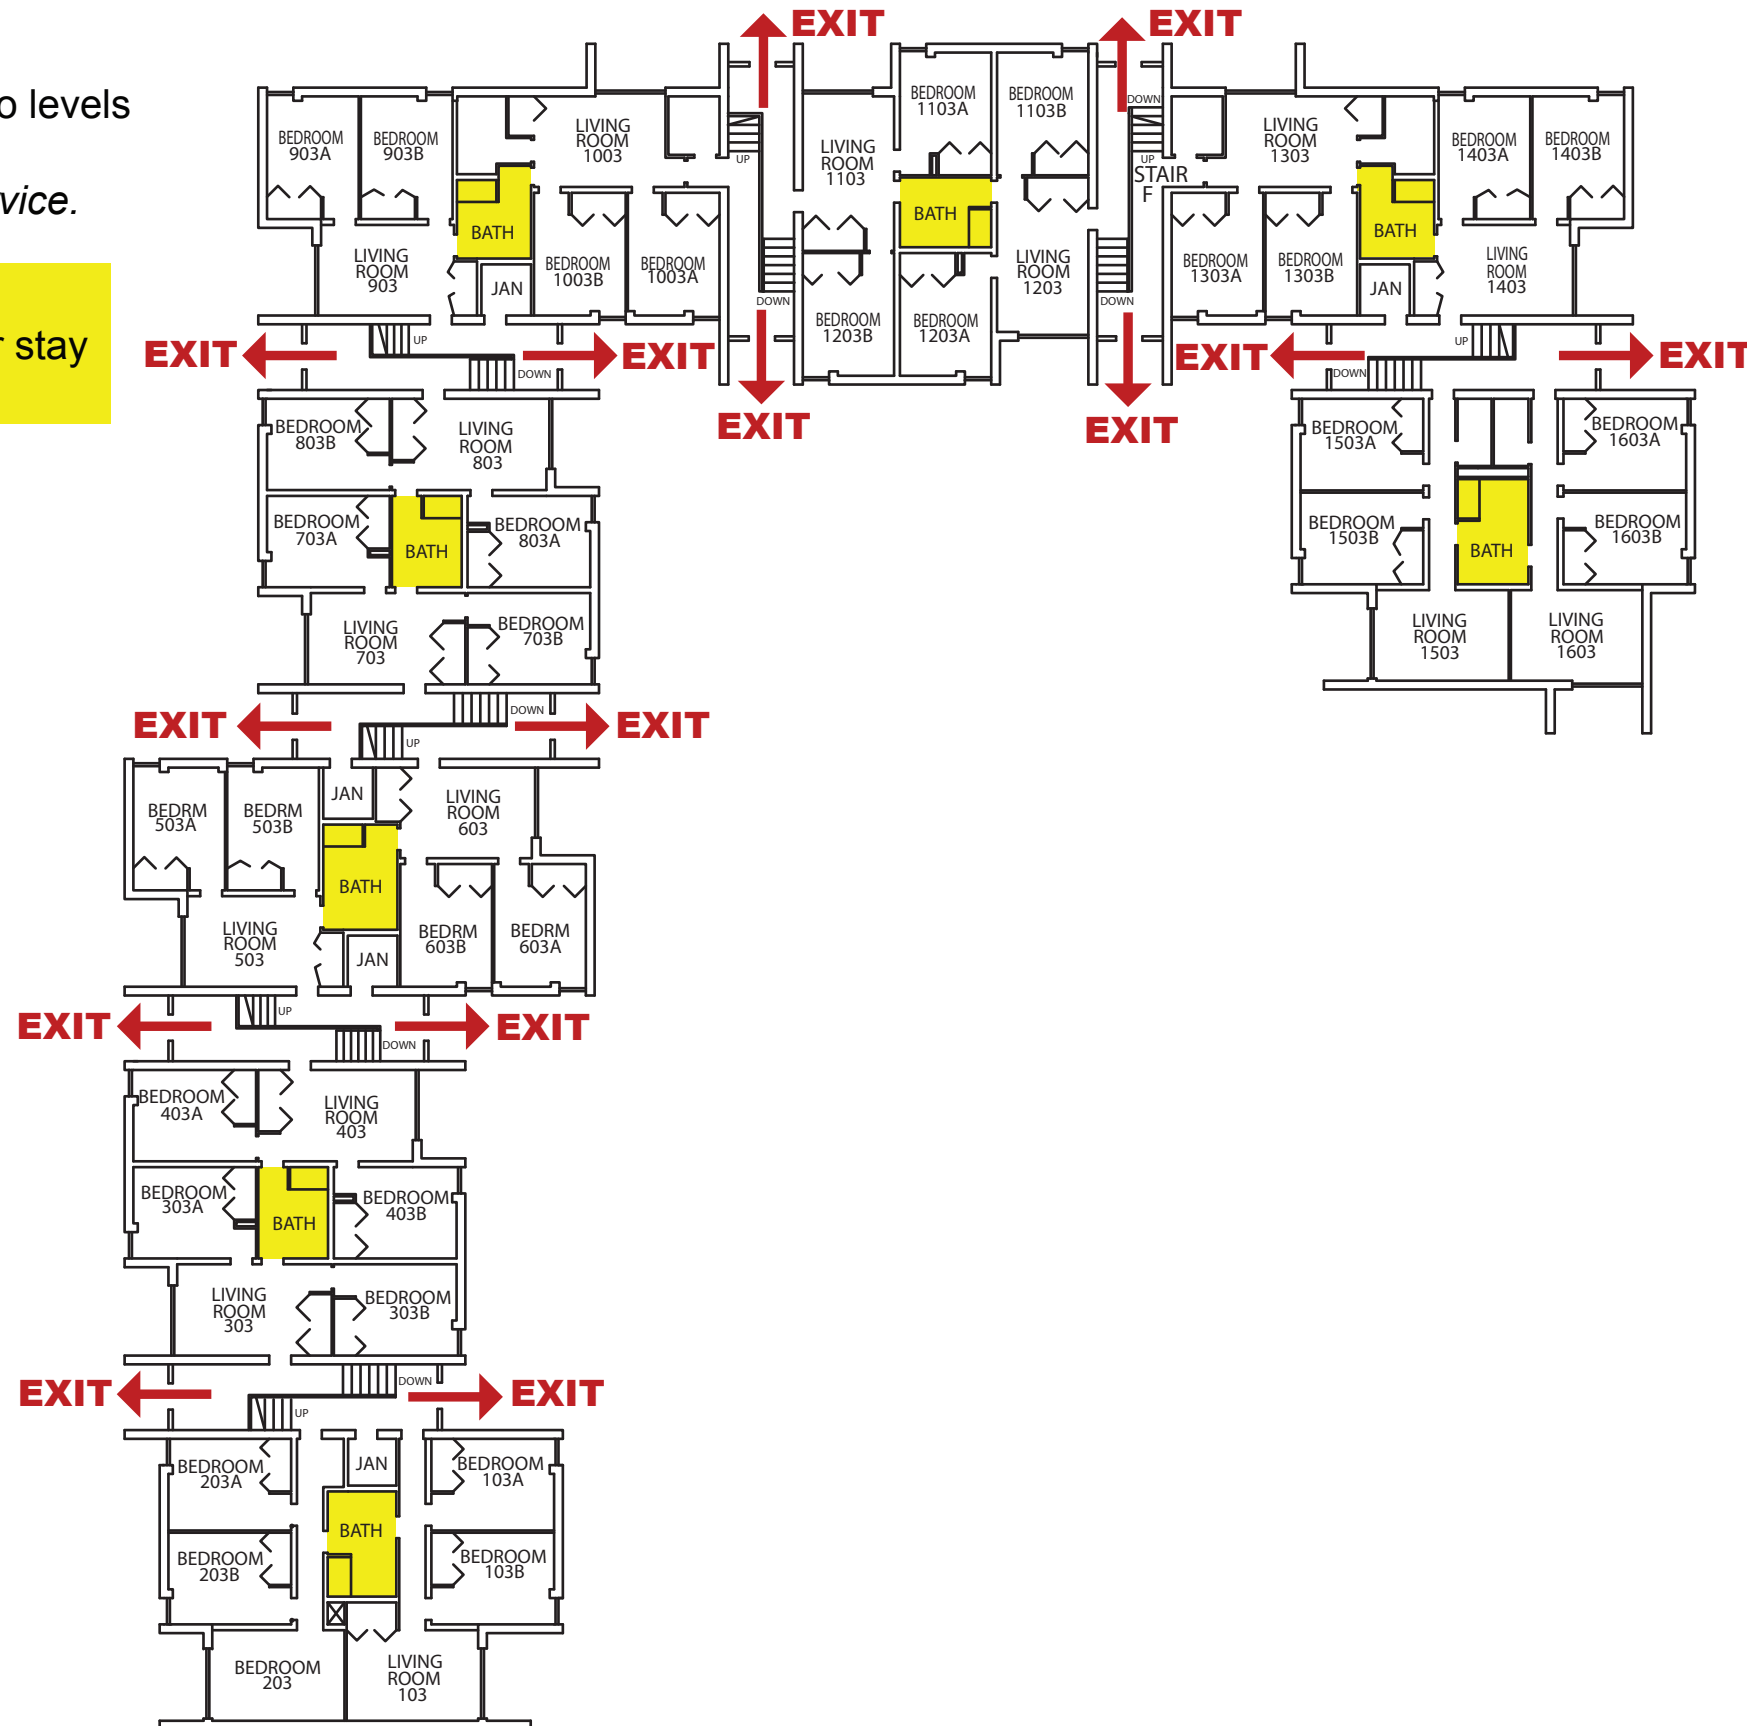

Emergency Evacuation Route Map

IN CASE OF FIRE:

Take closest stair down two levels and exit the building.
Elevators will be out of service.

SEVERE WEATHER:

In case of Severe Weather stay on level in interior rooms.

KEY	
	You Are Here
	Fire Exit Route
	Severe Weather Shelter Route