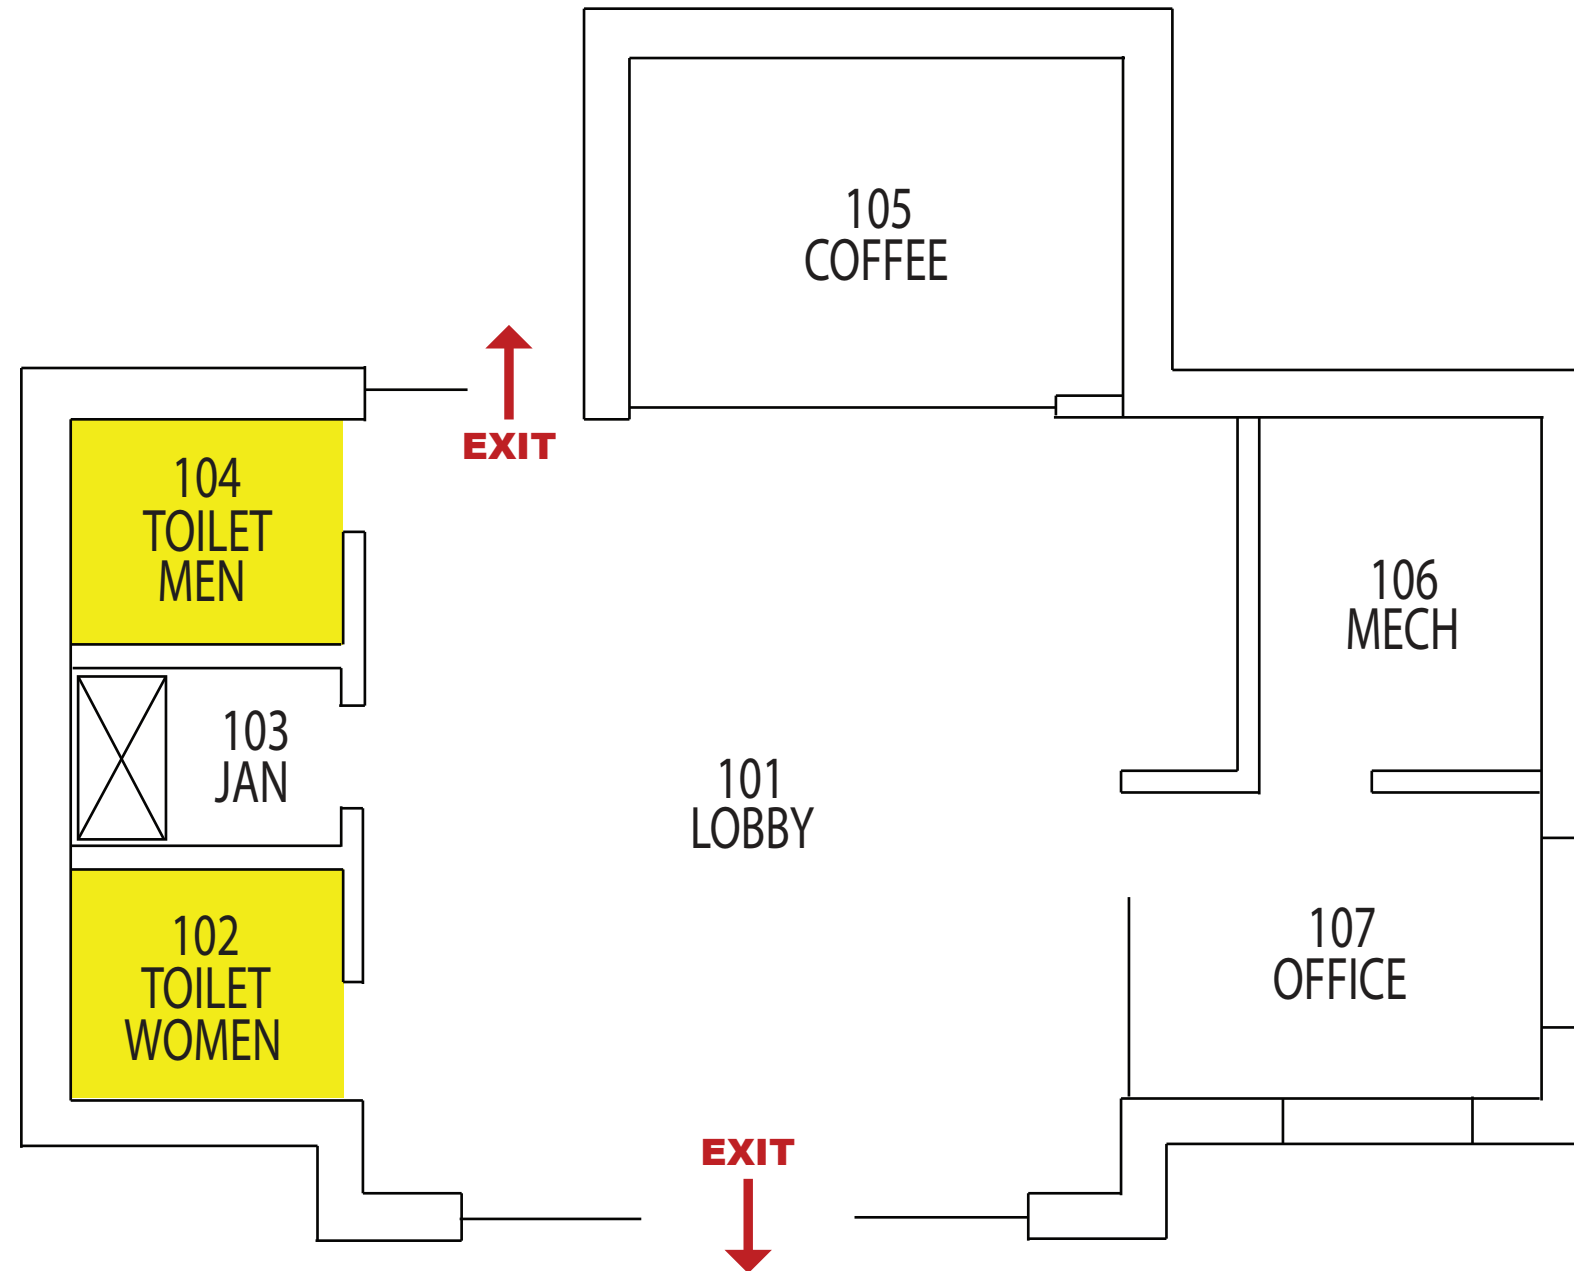

Emergency Evacuation Route Map

IN CASE OF FIRE:

Proceed to closest exit door and exit the building.

Elevators will be out of service.

SEVERE WEATHER:

In case of Severe Weather stay on ground level in interior rooms.

KEY	
	You Are Here
	Fire Exit Route
	Severe Weather Shelter Route

HUSKY HUB