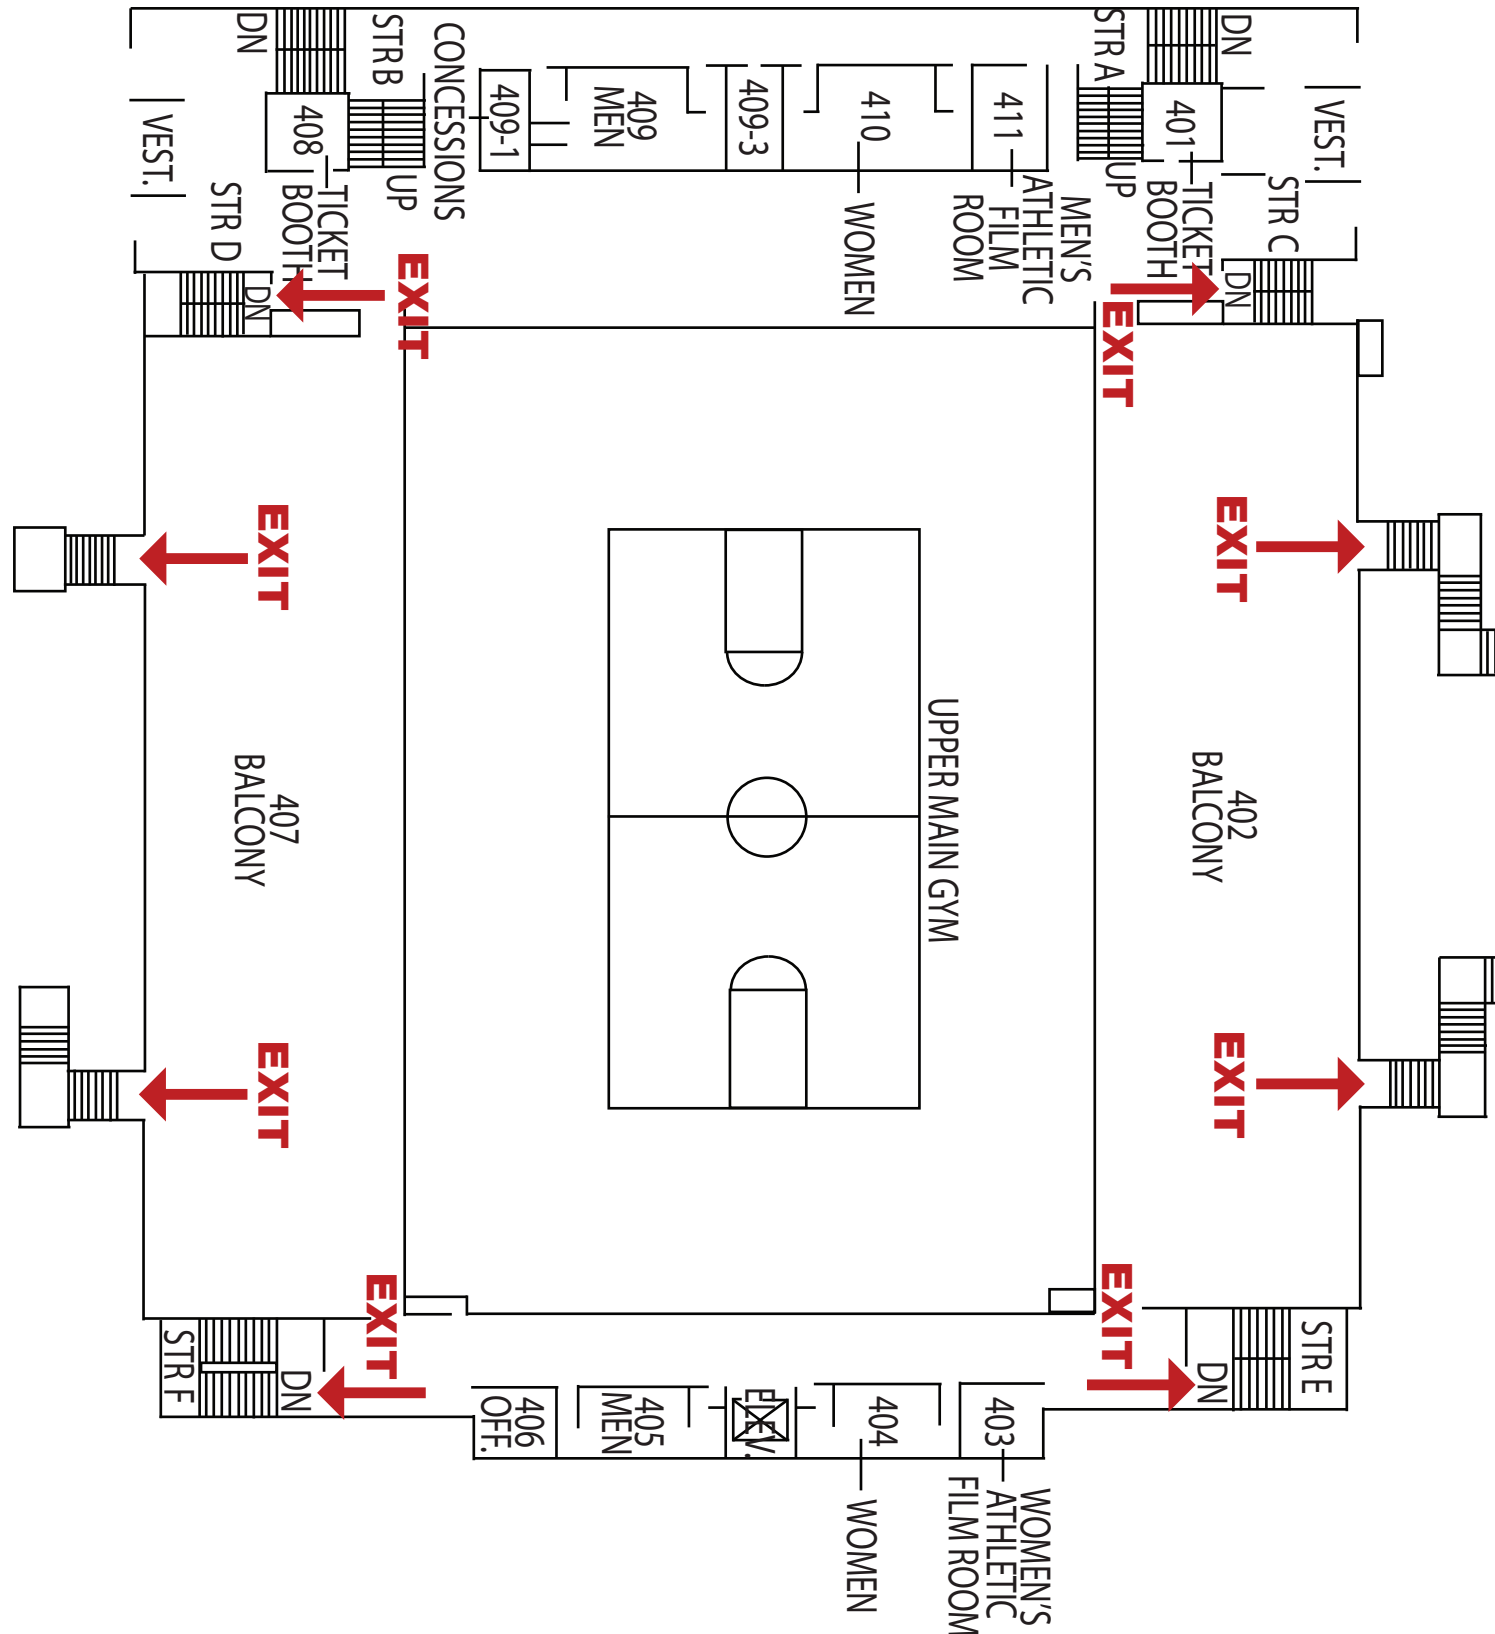

Emergency Evacuation Route Map

IN CASE OF FIRE:

Take closest stair down three levels and exit the building.
Elevators will be out of service.

SEVERE WEATHER:

In case of Severe Weather go to designated areas.

KEY

You Are Here

← Fire Exit Route

■ Severe Weather Shelter Route