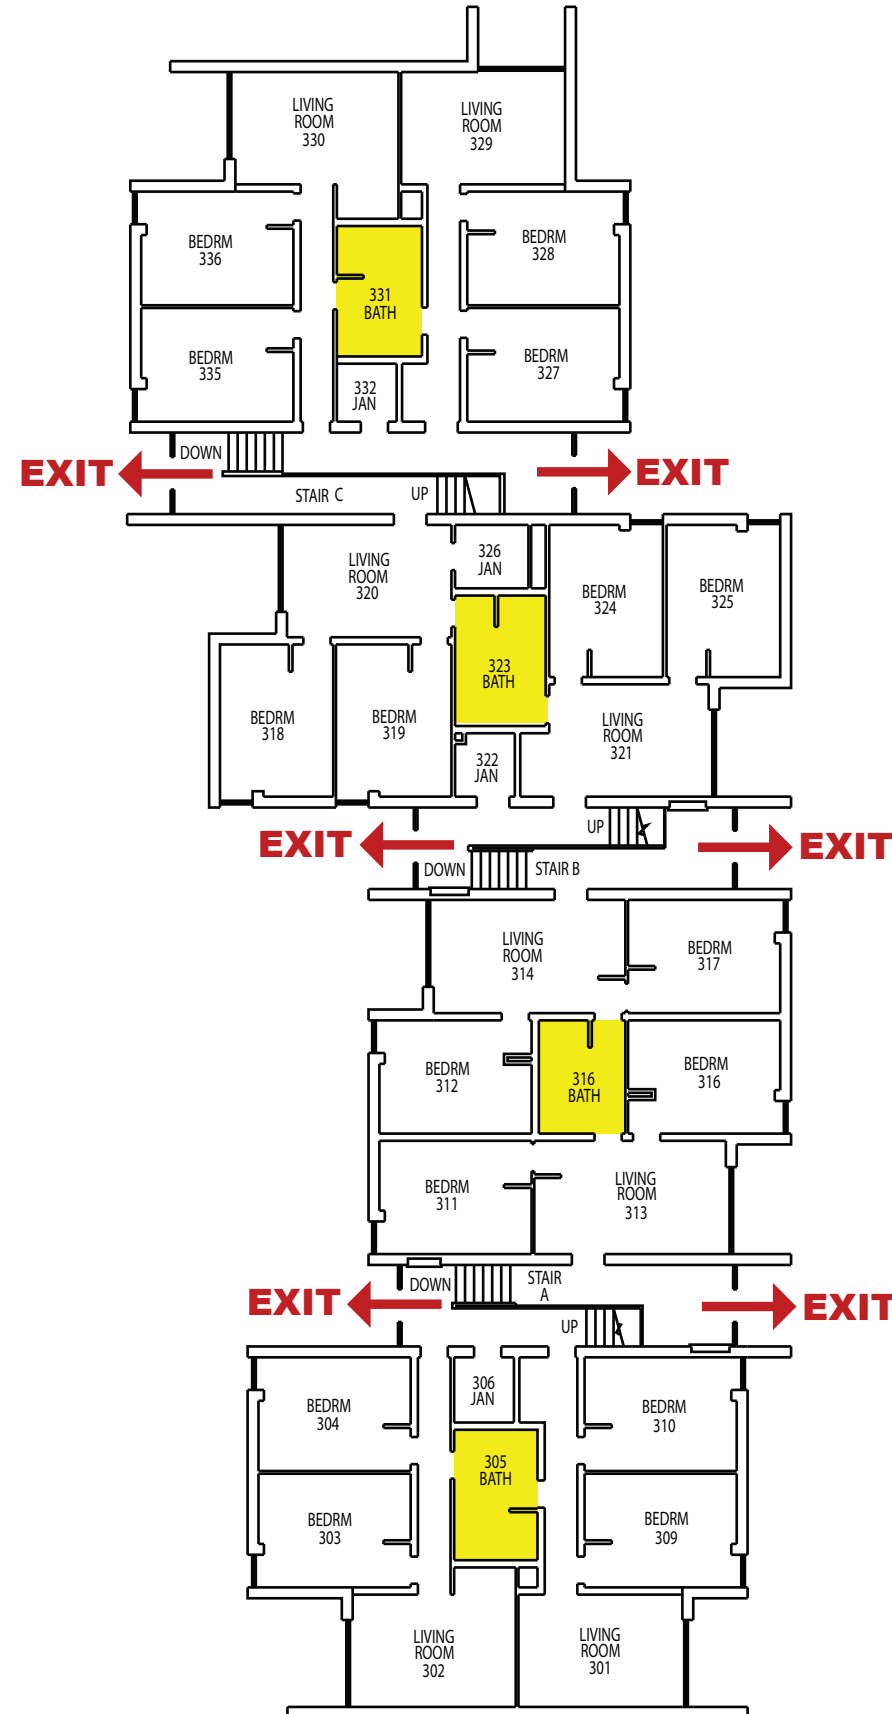

# Emergency Evacuation Route Map

## IN CASE OF FIRE:

Take closest stair down two levels and exit the building.  
*Elevators will be out of service.*

## SEVERE WEATHER:

In case of Severe Weather go to designated areas.

KEY	
	You Are Here
	Fire Exit Route
	Severe Weather Shelter Route

NORTH BENTON HALL - 3rd Floor