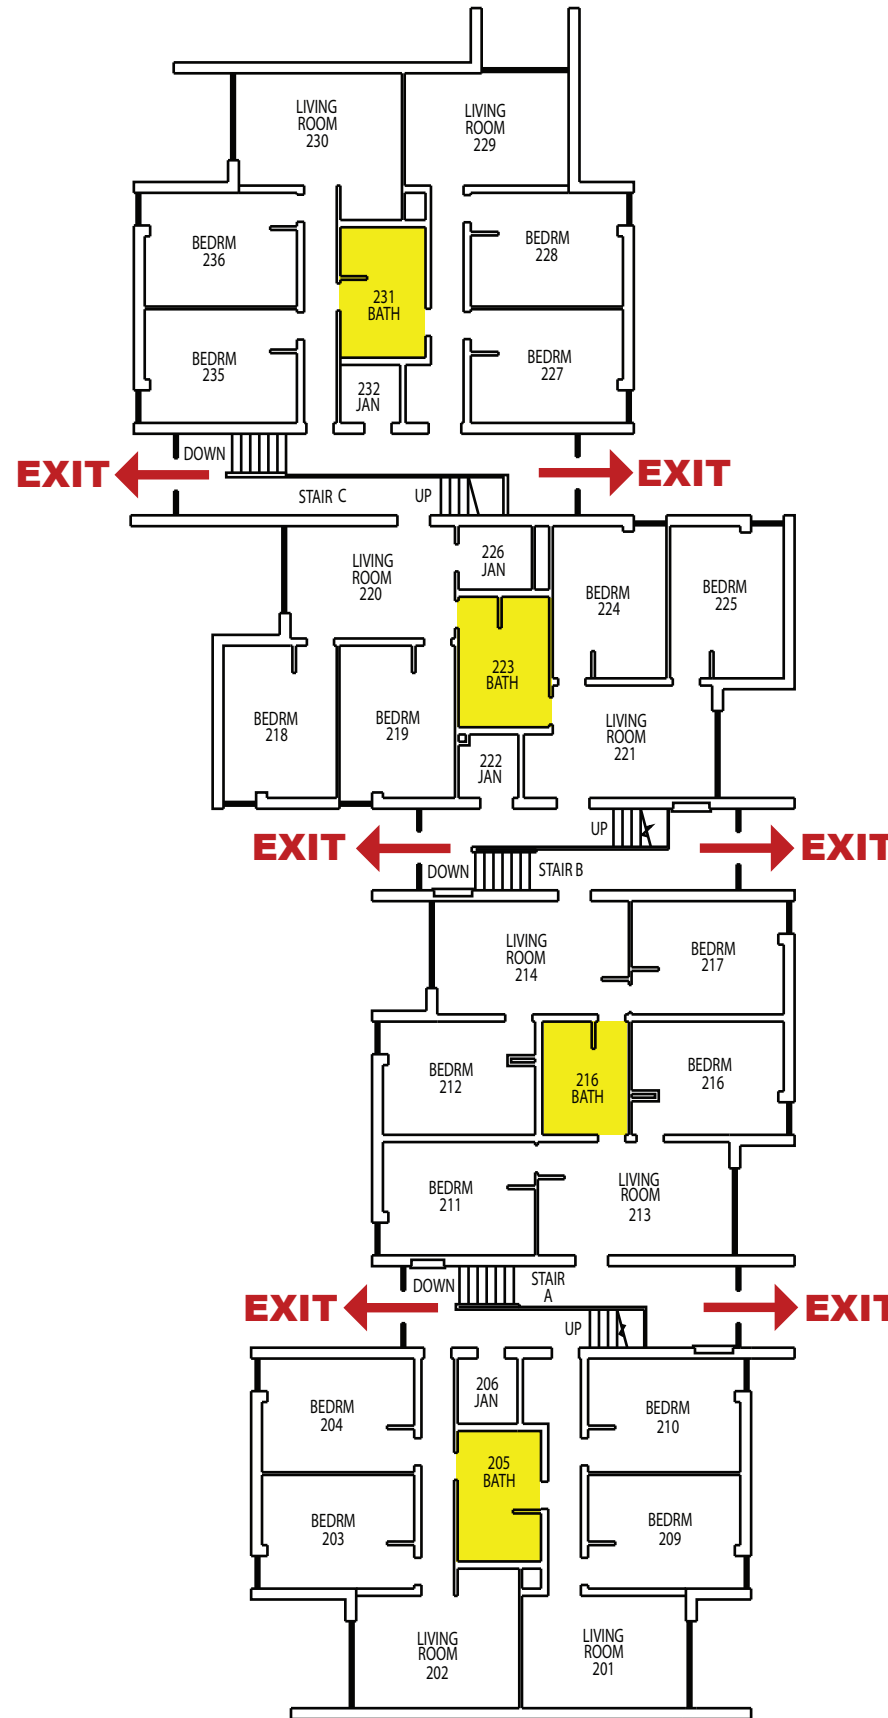

Emergency Evacuation Route Map

IN CASE OF FIRE:

Take closest stair down one level and exit the building.
Elevators will be out of service.

SEVERE WEATHER:

In case of Severe Weather go to designated areas.

KEY	
	You Are Here
	Fire Exit Route
	Severe Weather Shelter Route

NORTH BENTON HALL - 2nd Floor