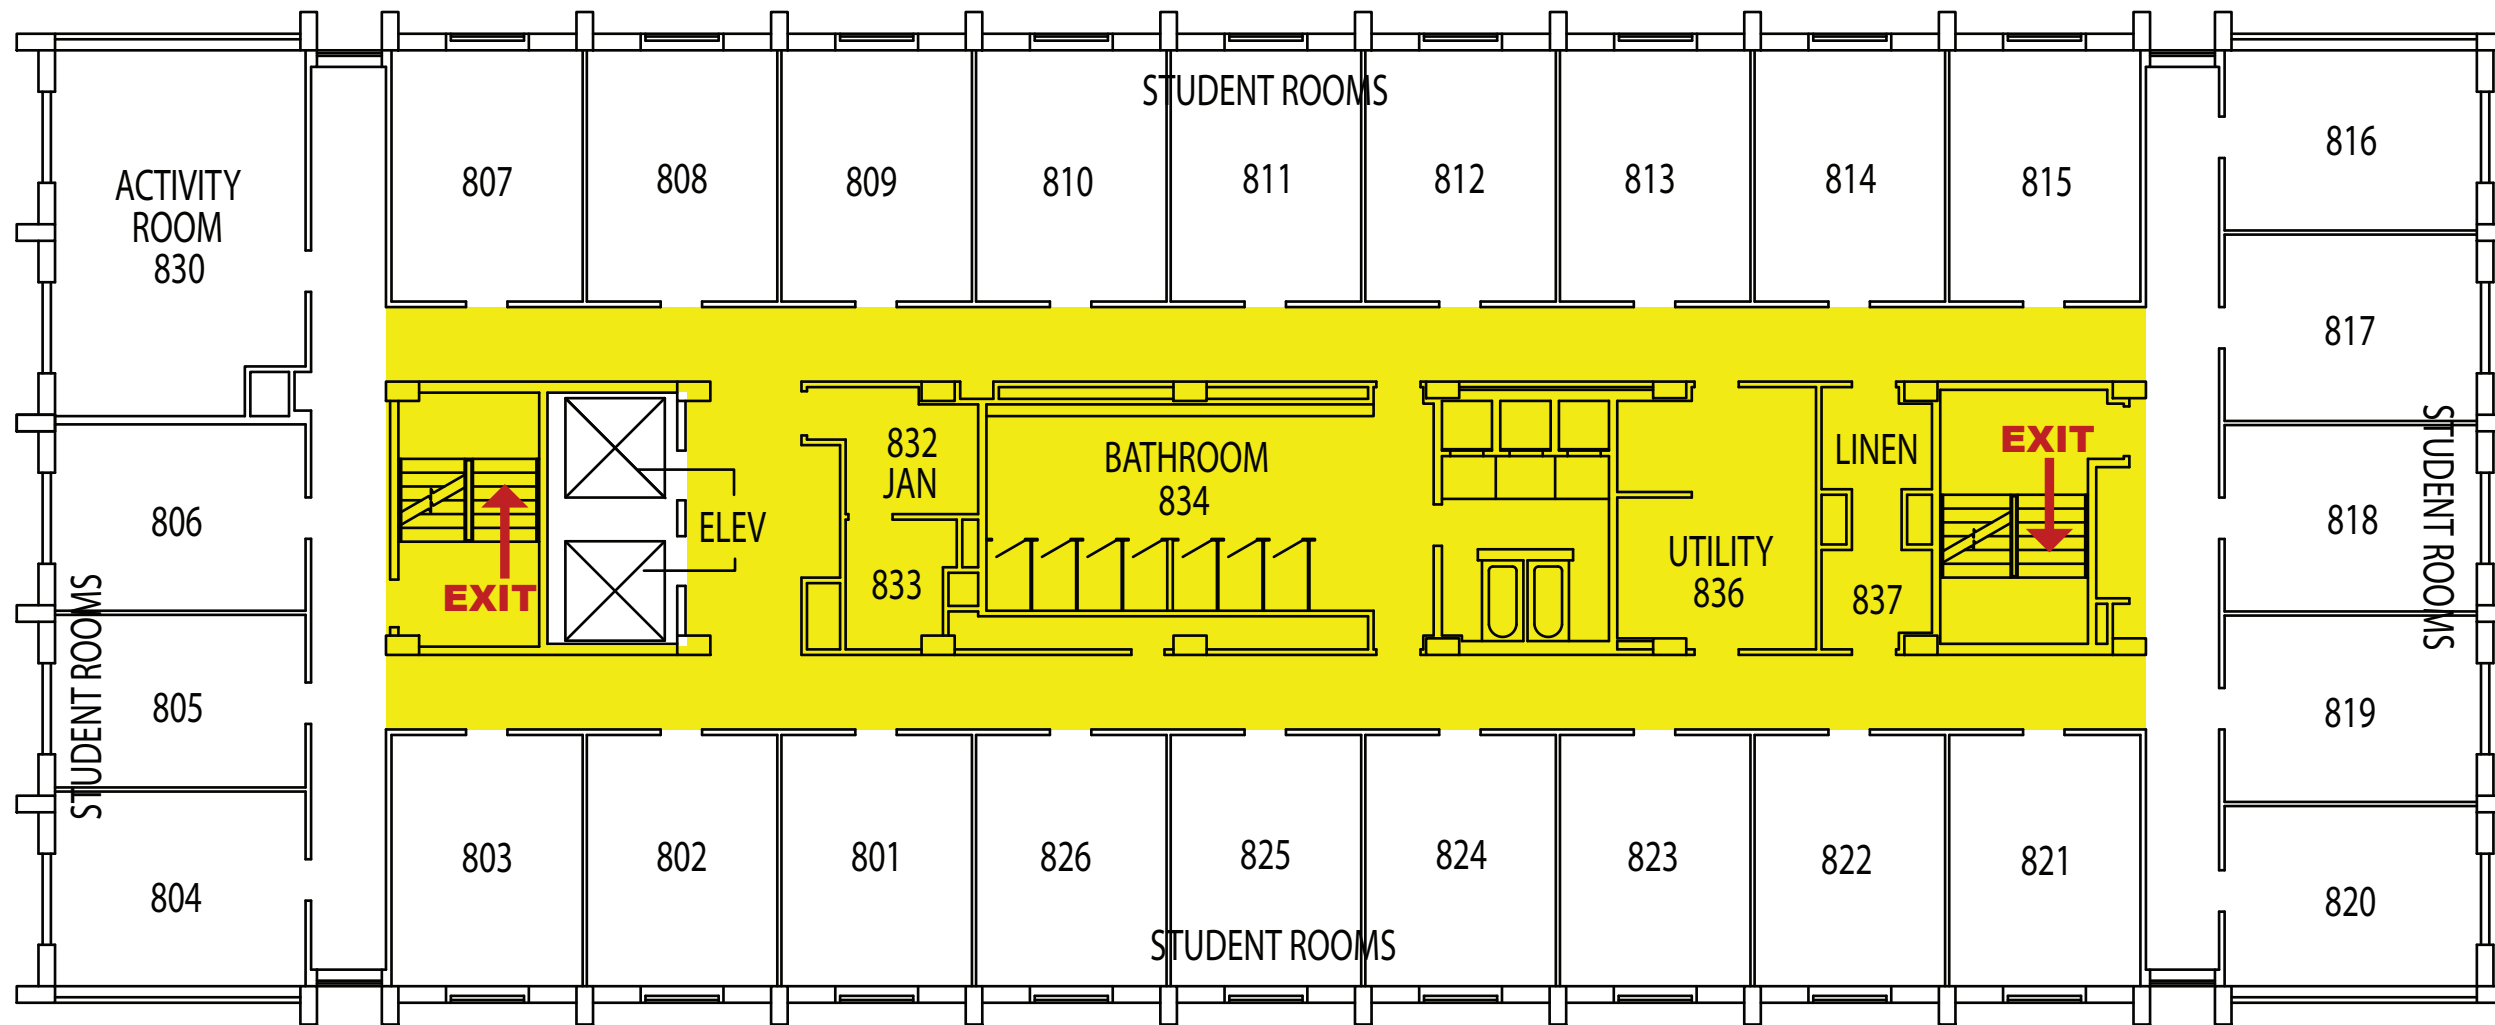

Emergency Evacuation Route Map

IN CASE OF FIRE:

Take closest stair down seven levels and exit the building.
Elevators will be out of service.

SEVERE WEATHER:

In case of Severe Weather go to designated areas

KEY

You Are Here

← Fire Exit Route

■ Severe Weather Shelter Route

HOLES HALL - 8th Floor