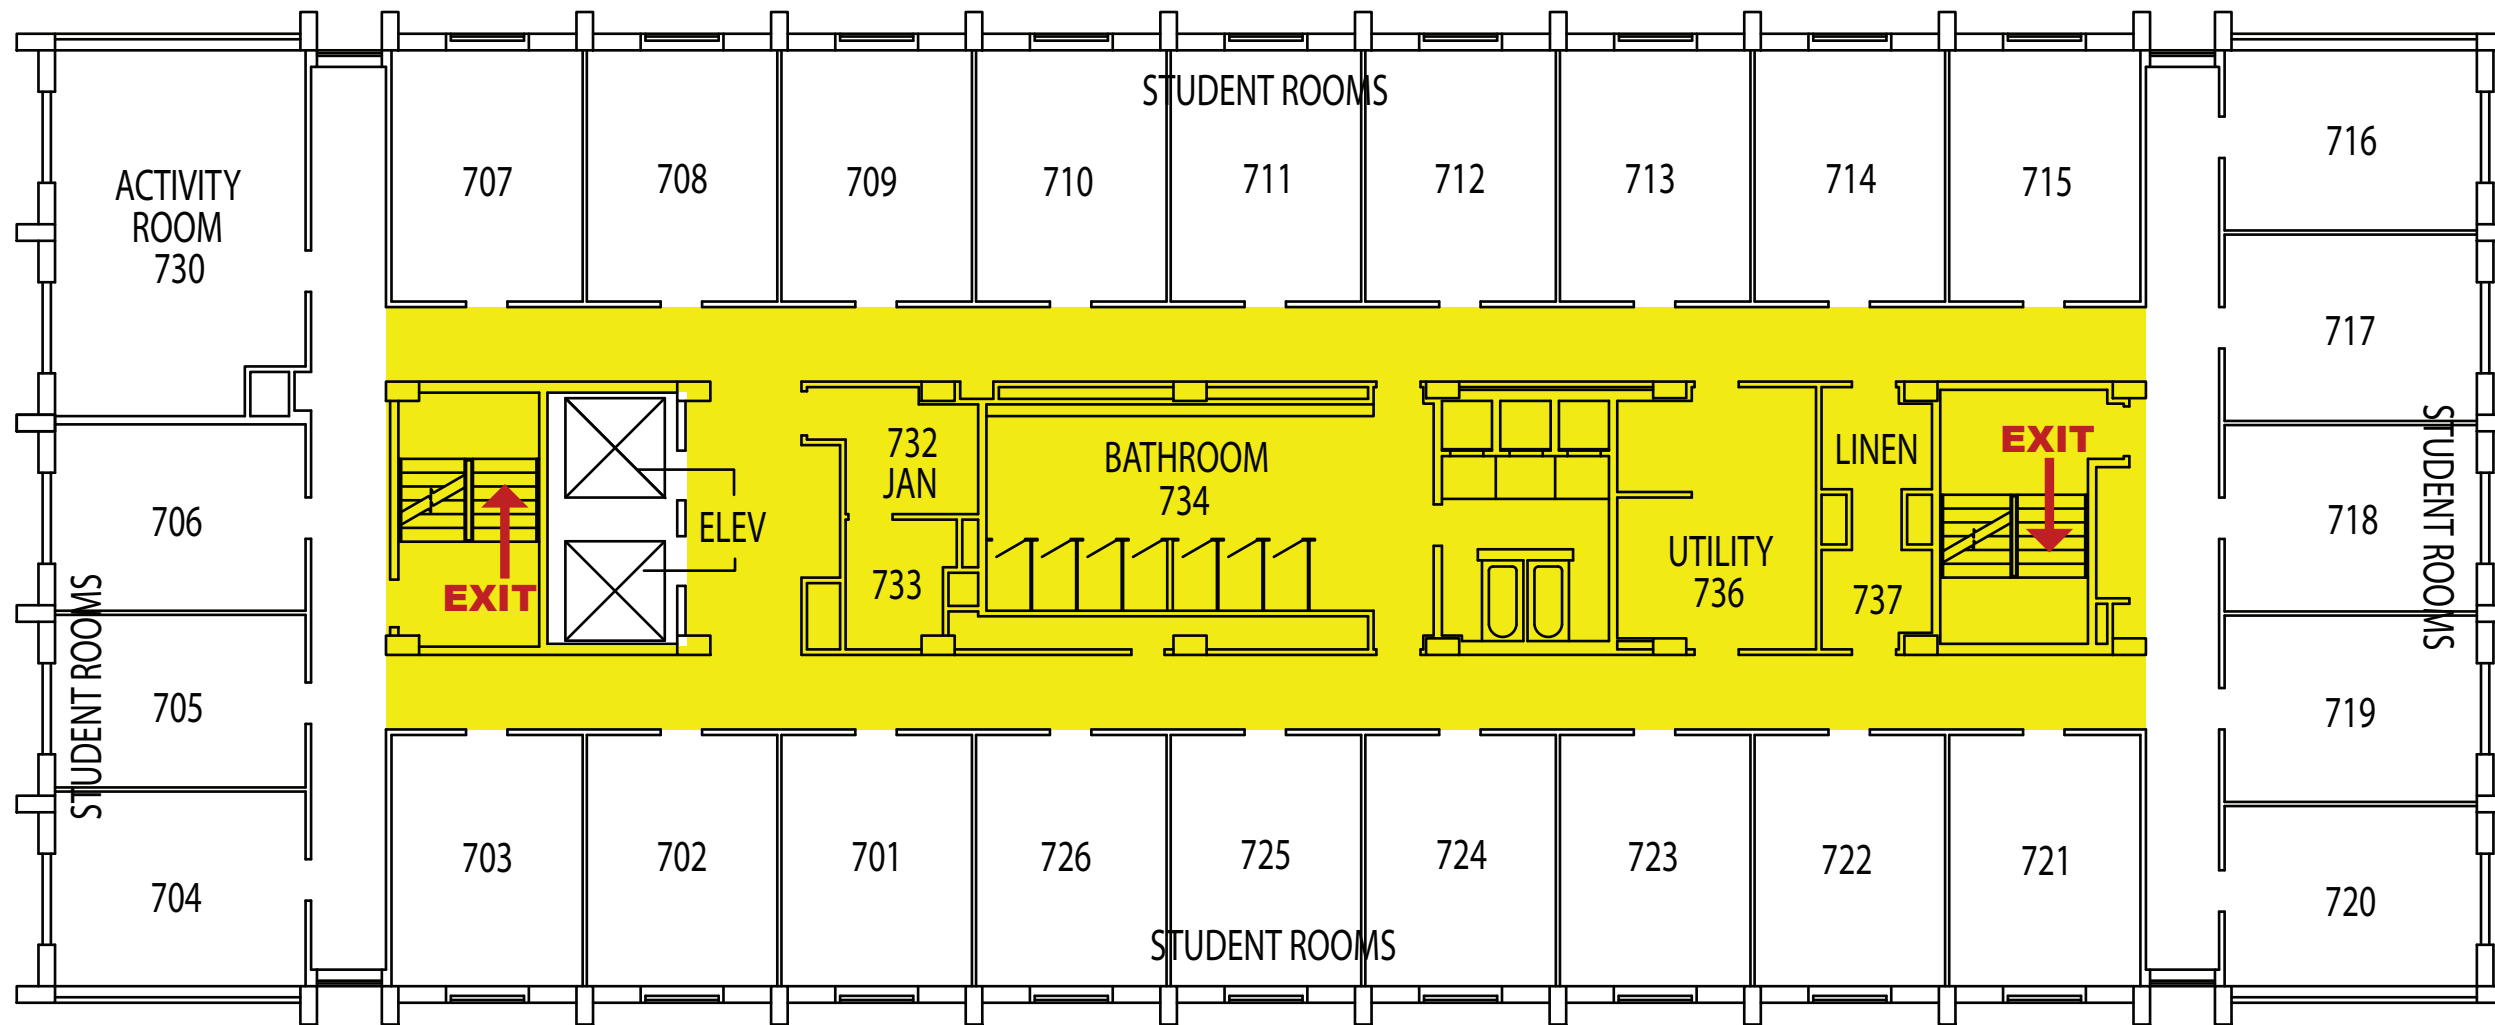

Emergency Evacuation Route Map

IN CASE OF FIRE:

Take closest stair down six levels and exit the building.
Elevators will be out of service.

SEVERE WEATHER:

In case of Severe Weather go to designated areas

KEY

You Are Here

← Fire Exit Route

■ Severe Weather Shelter Route

HOLES HALL - 7th Floor