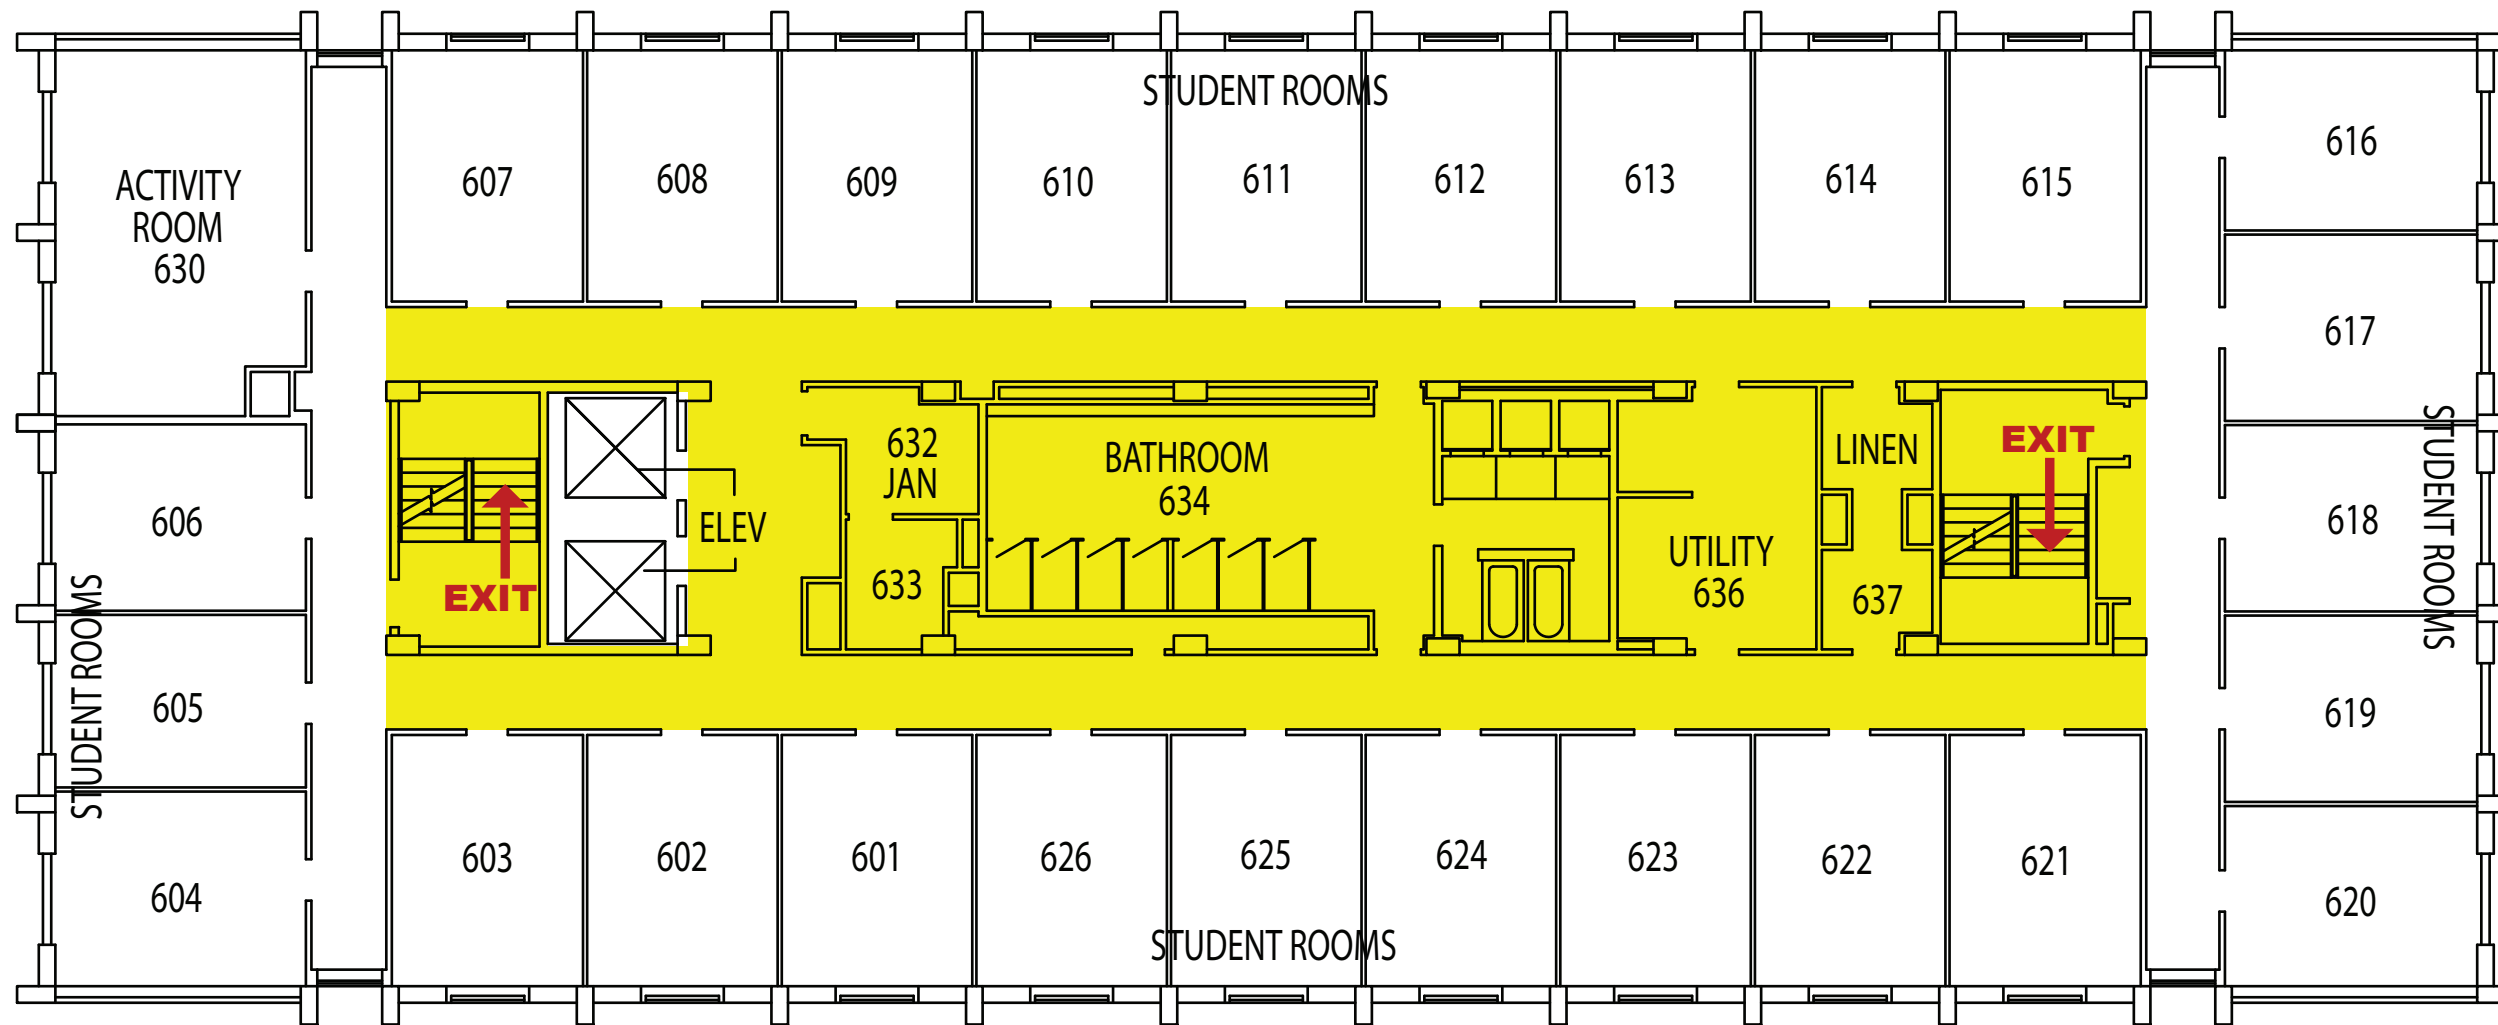

Emergency Evacuation Route Map

IN CASE OF FIRE:

Take closest stair down five levels and exit the building.
Elevators will be out of service.

SEVERE WEATHER:

In case of Severe Weather go to designated areas

| KEY | |
|-----|------------------------------|
| | You Are Here |
| | Fire Exit Route |
| | Severe Weather Shelter Route |

HOLES HALL - 6th Floor