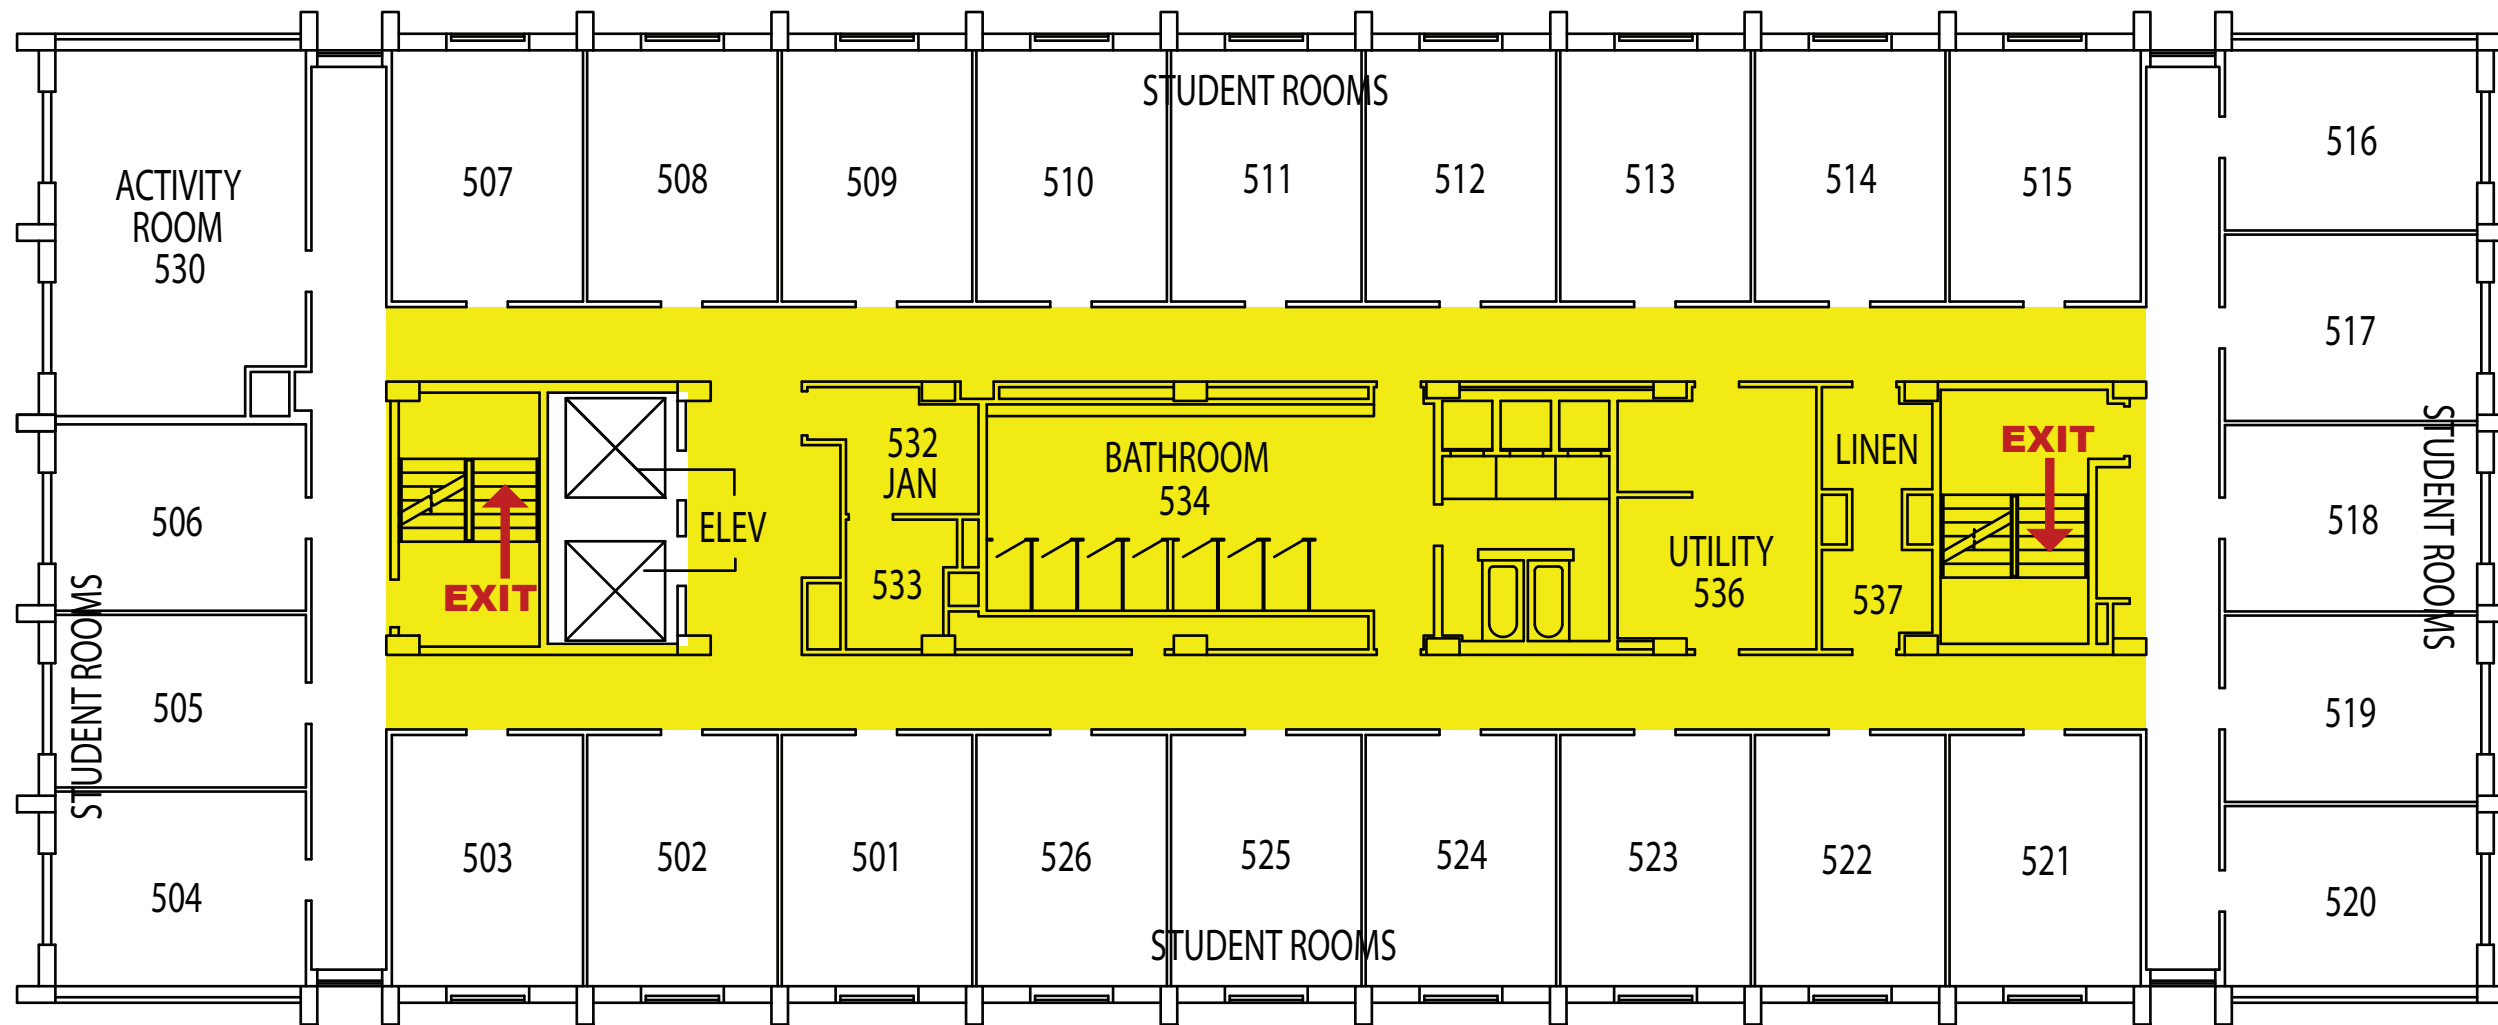

Emergency Evacuation Route Map

IN CASE OF FIRE:

Take closest stair down four levels and exit the building.
Elevators will be out of service.

SEVERE WEATHER:

In case of Severe Weather go to designated areas

KEY	
	You Are Here
	Fire Exit Route
	Severe Weather Shelter Route

HOLES HALL - 5th Floor