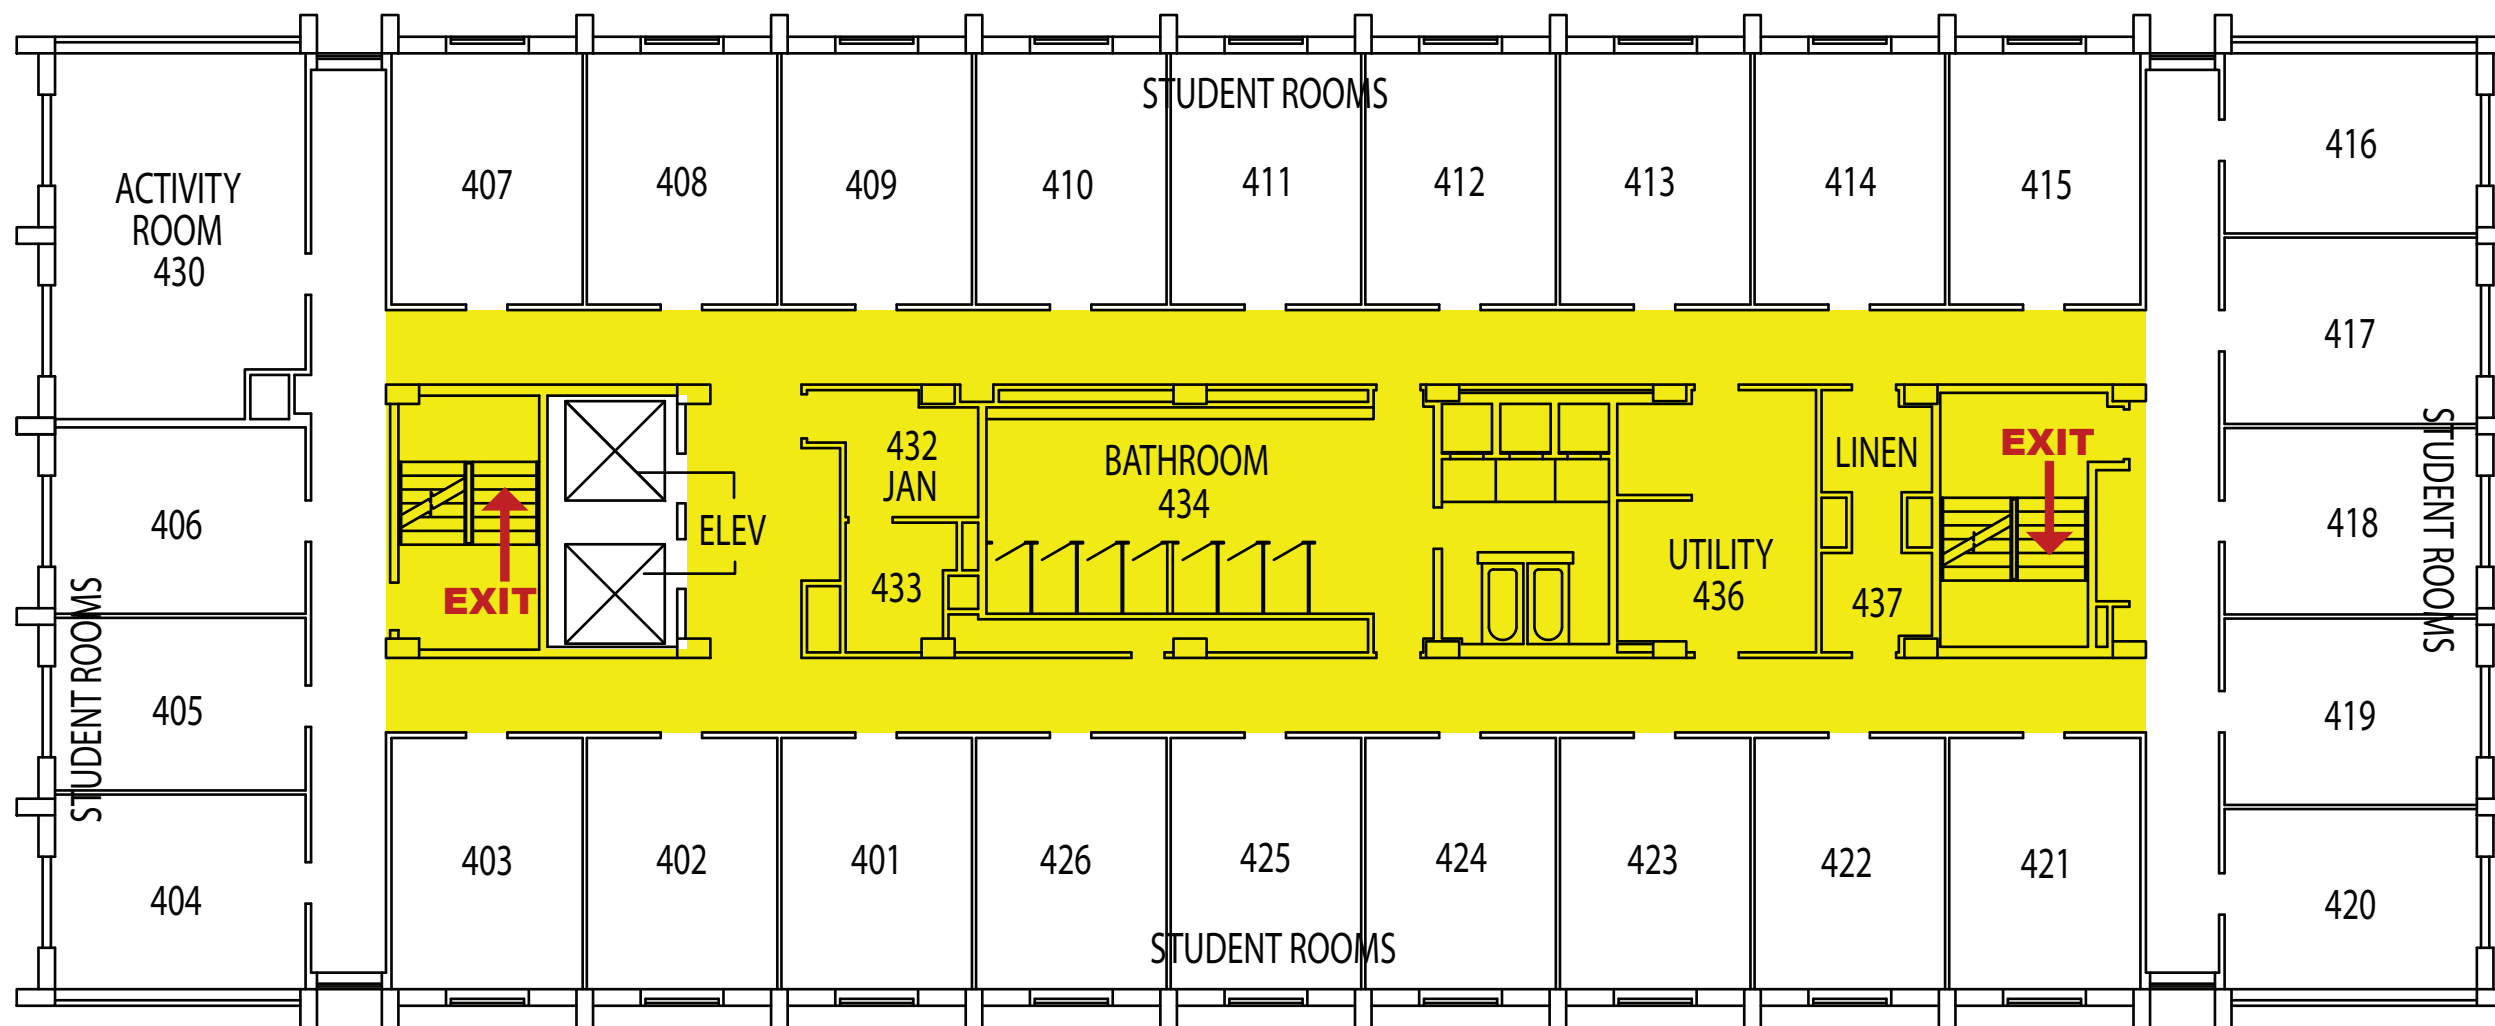

Emergency Evacuation Route Map

IN CASE OF FIRE:

Take closest stair down three levels and exit the building.
Elevators will be out of service.

SEVERE WEATHER:

In case of Severe Weather go to designated areas

KEY

You Are Here

← Fire Exit Route

■ Severe Weather Shelter Route

HOLES HALL - 4th Floor