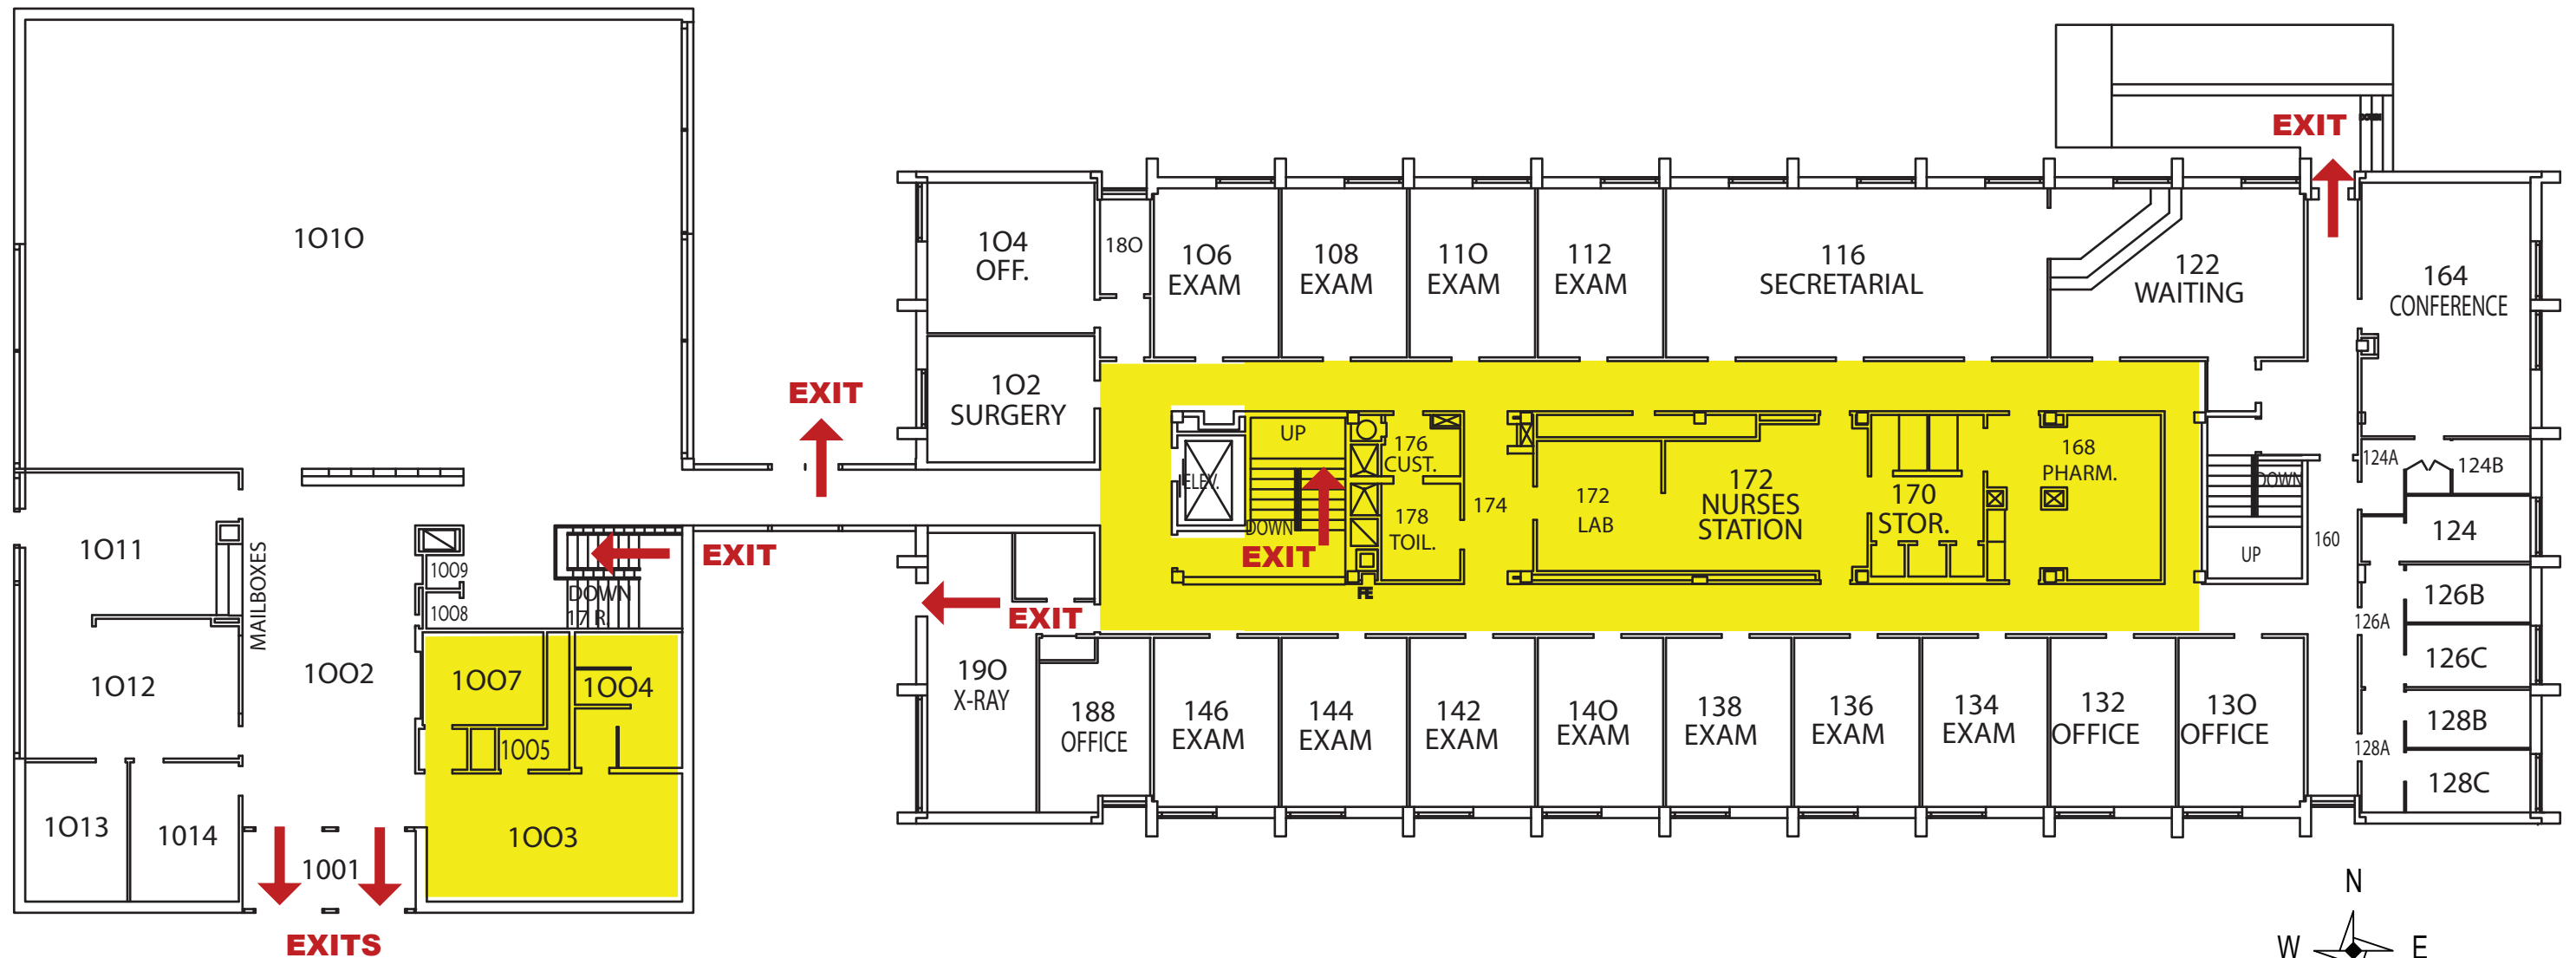

Emergency Evacuation Route Map

IN CASE OF FIRE:

Proceed to closest exit door and exit the building.
Elevators will be out of service.

SEVERE WEATHER:

In case of Severe Weather stay on ground level in interior rooms.

KEY

- You Are Here
- Fire Exit Route
- Severe Weather Shelter Route

HILL HALL - 1st Floor