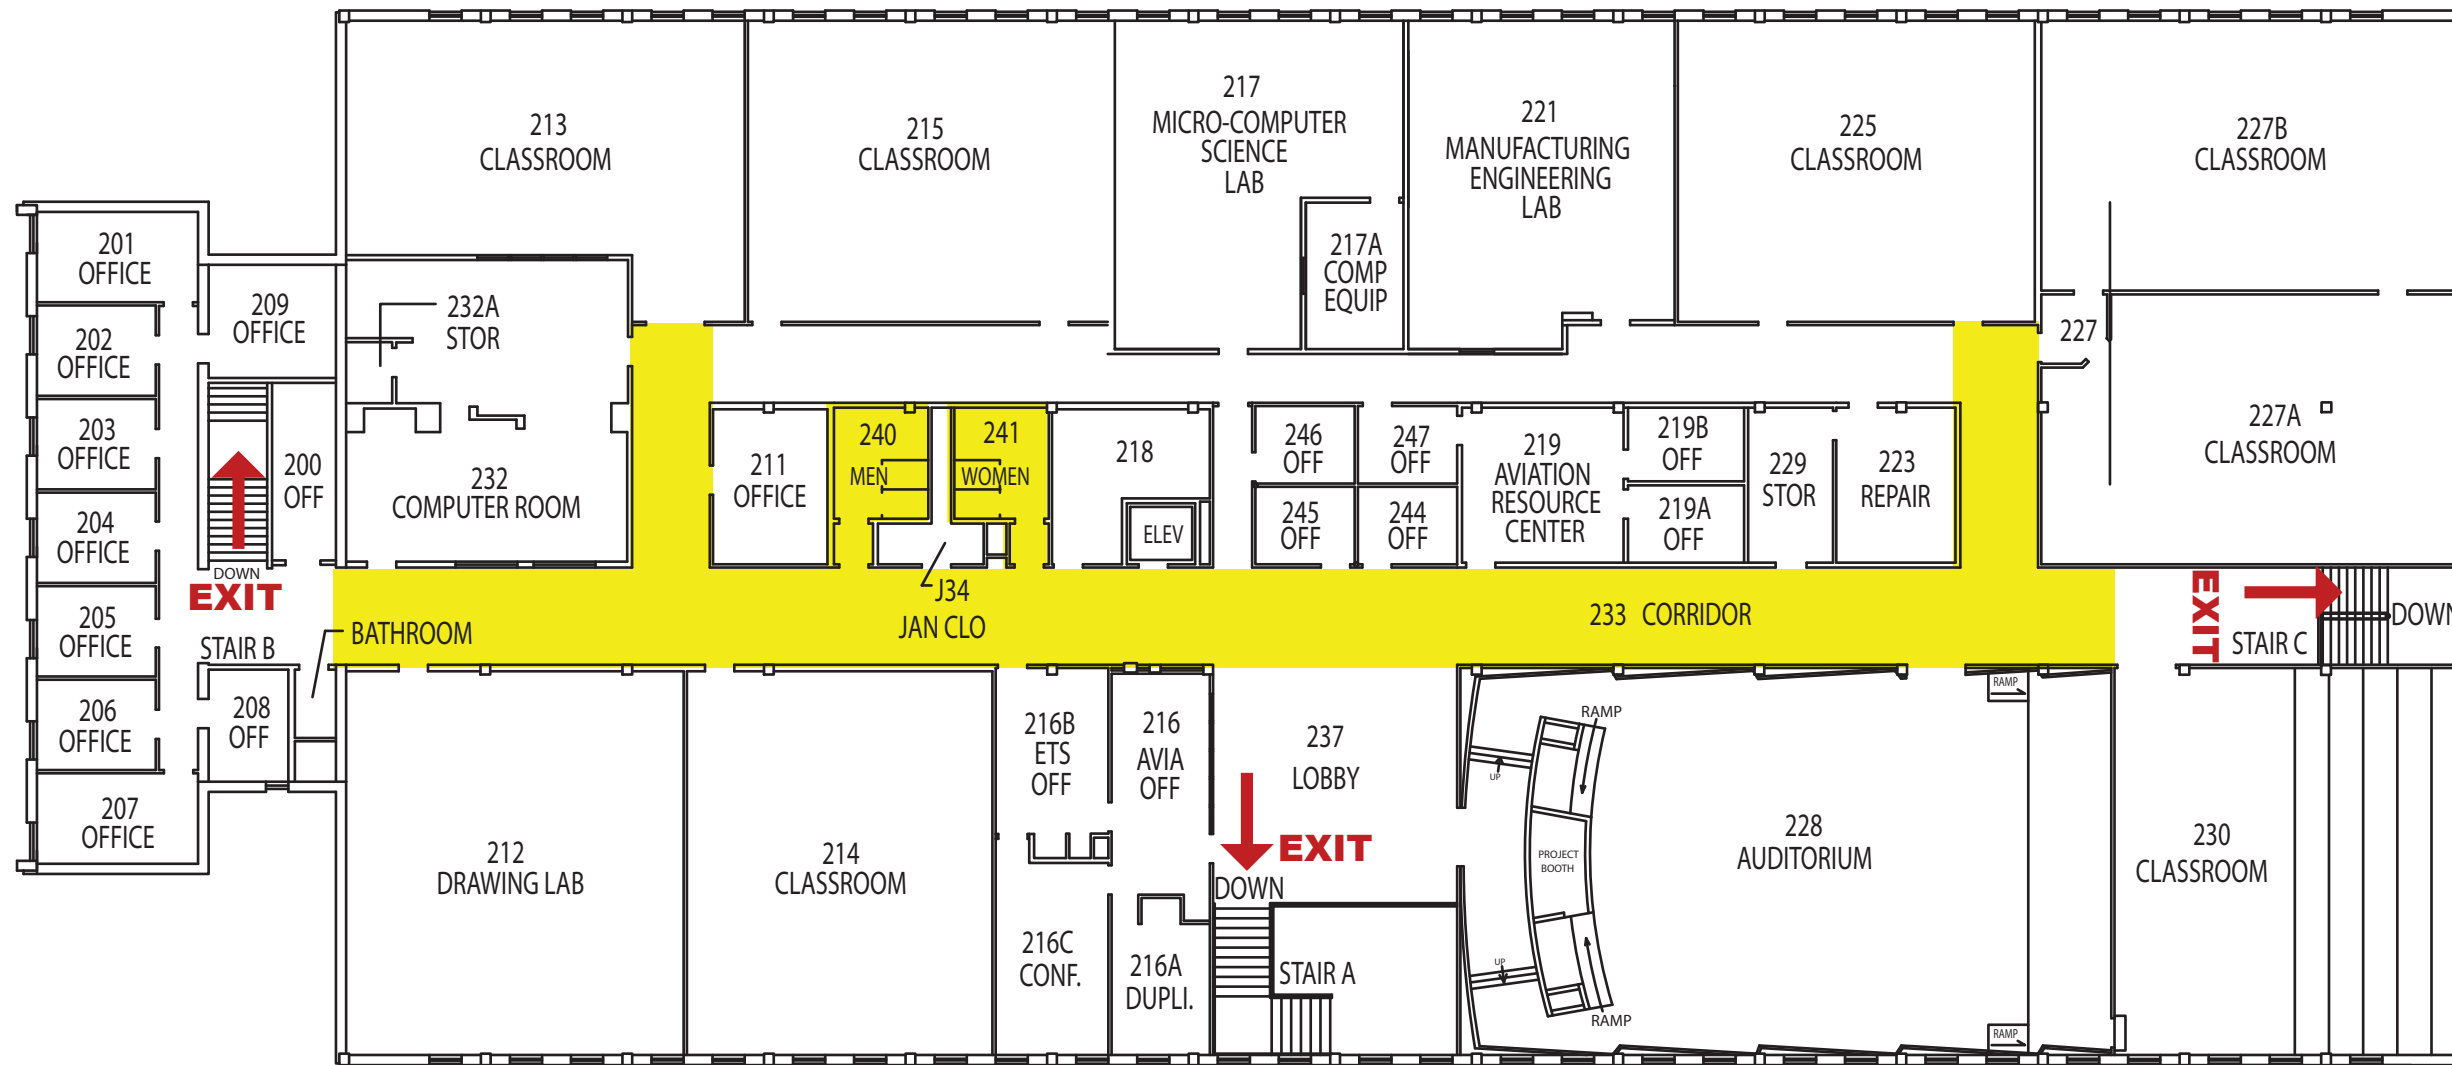

Emergency Evacuation Route Map

IN CASE OF FIRE:

Take closest stair down one level and exit the building.

Elevators will be out of service.

SEVERE WEATHER:

In case of Severe Weather stay in interior halls.

KEY

You Are Here

← Fire Exit Route

■ Severe Weather Shelter Route

HEADLEY HALL - 2nd Floor