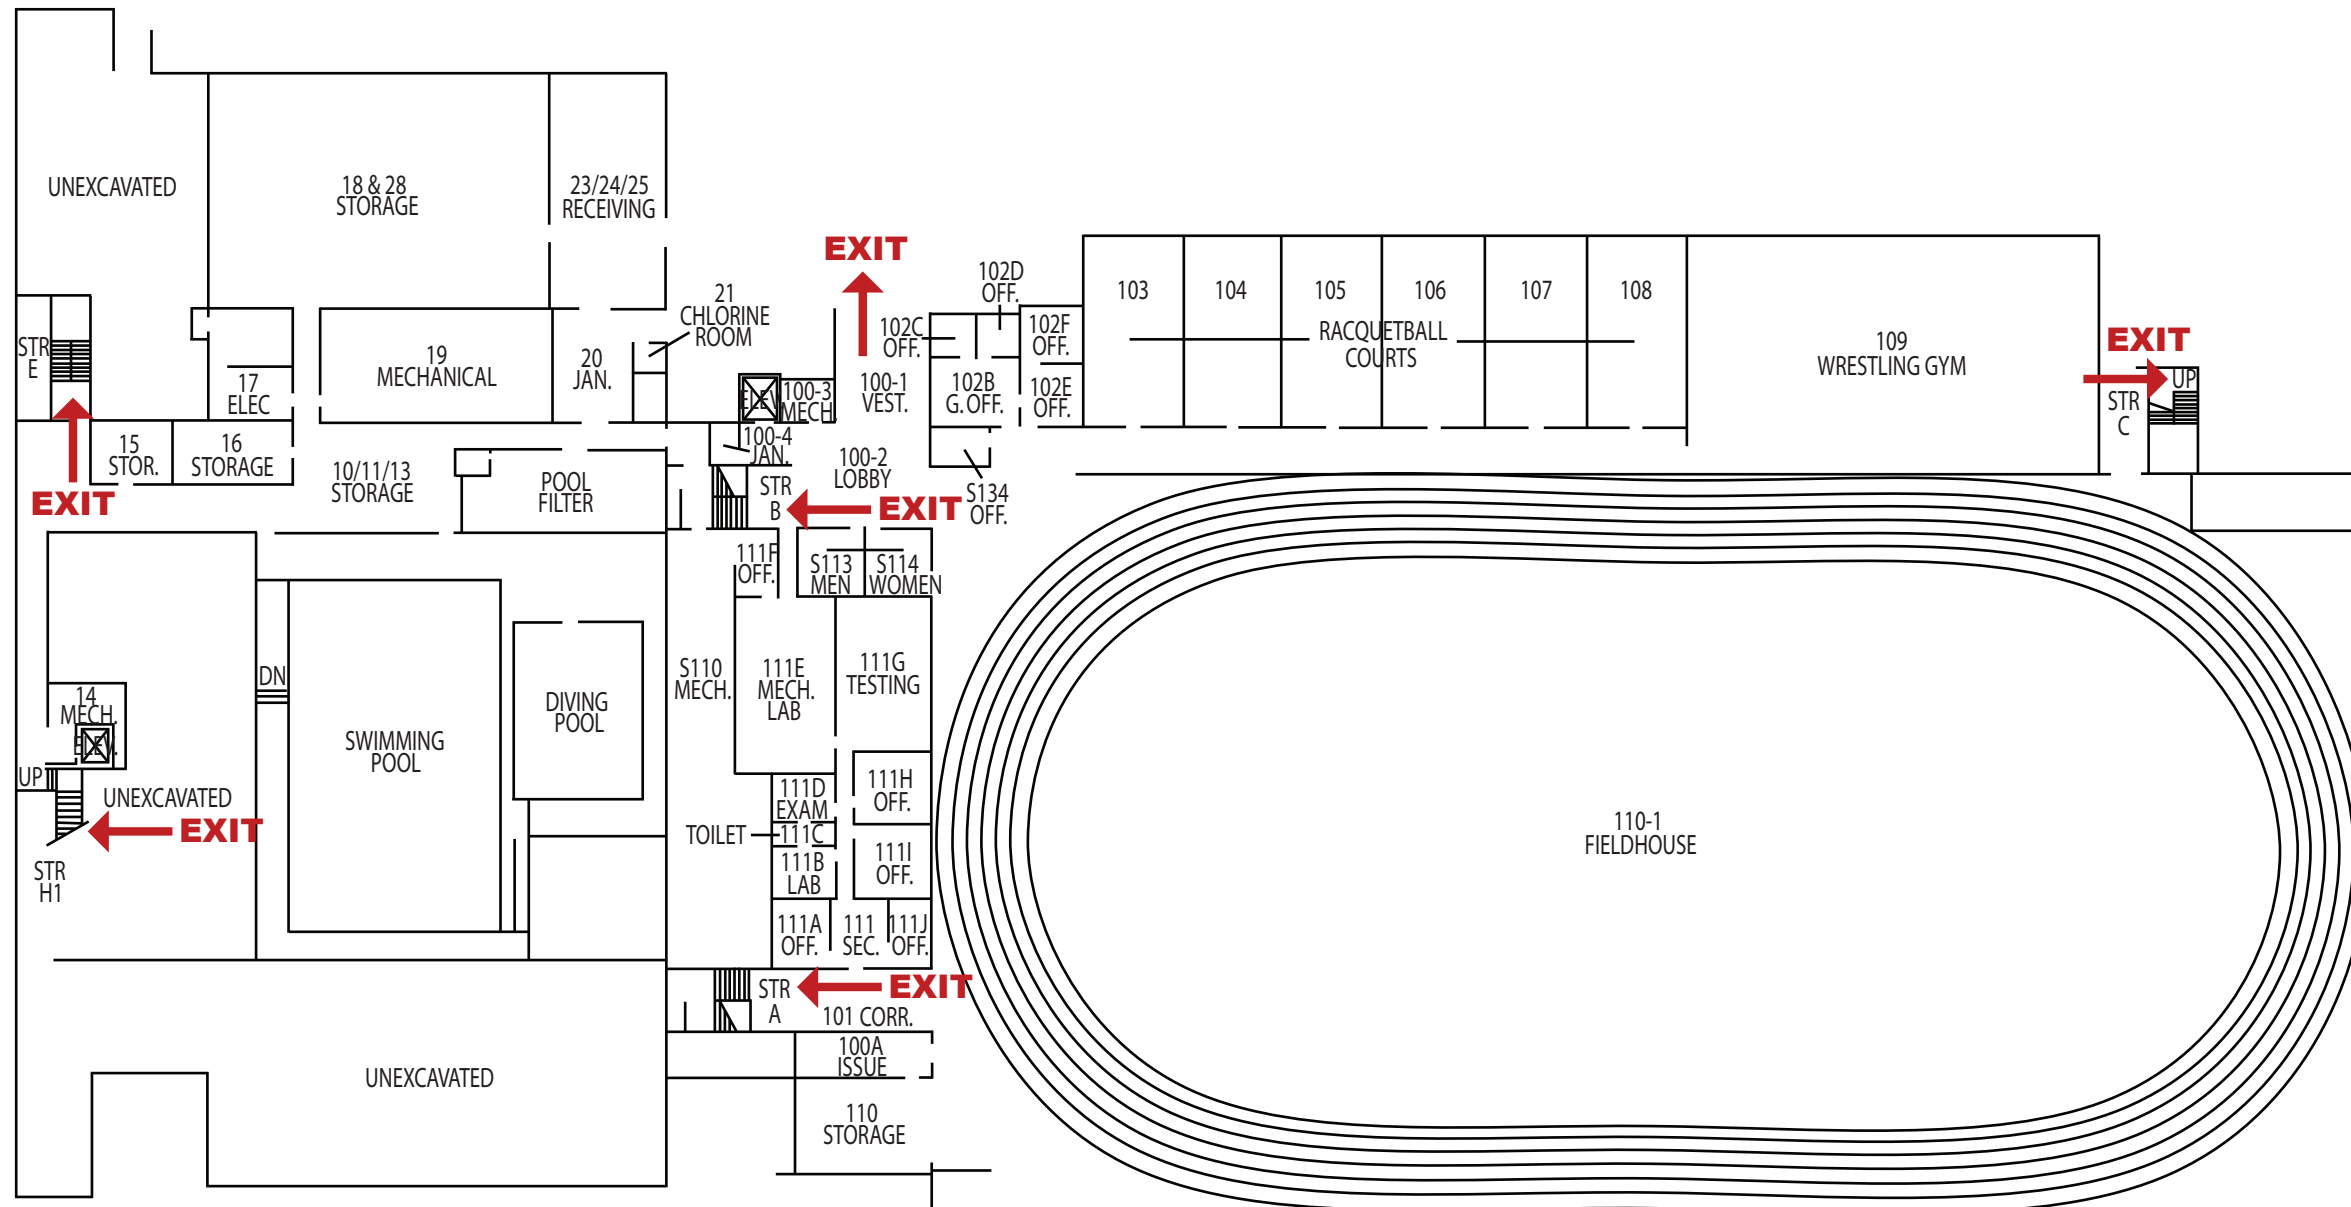

## SEVERE WEATHER:

In case of Severe Weather stay on ground level in interior rooms.

### KEY

You Are Here

← Fire Exit Route

■ Severe Weather Shelter Route

HALENBECK HALL - 1st Floor