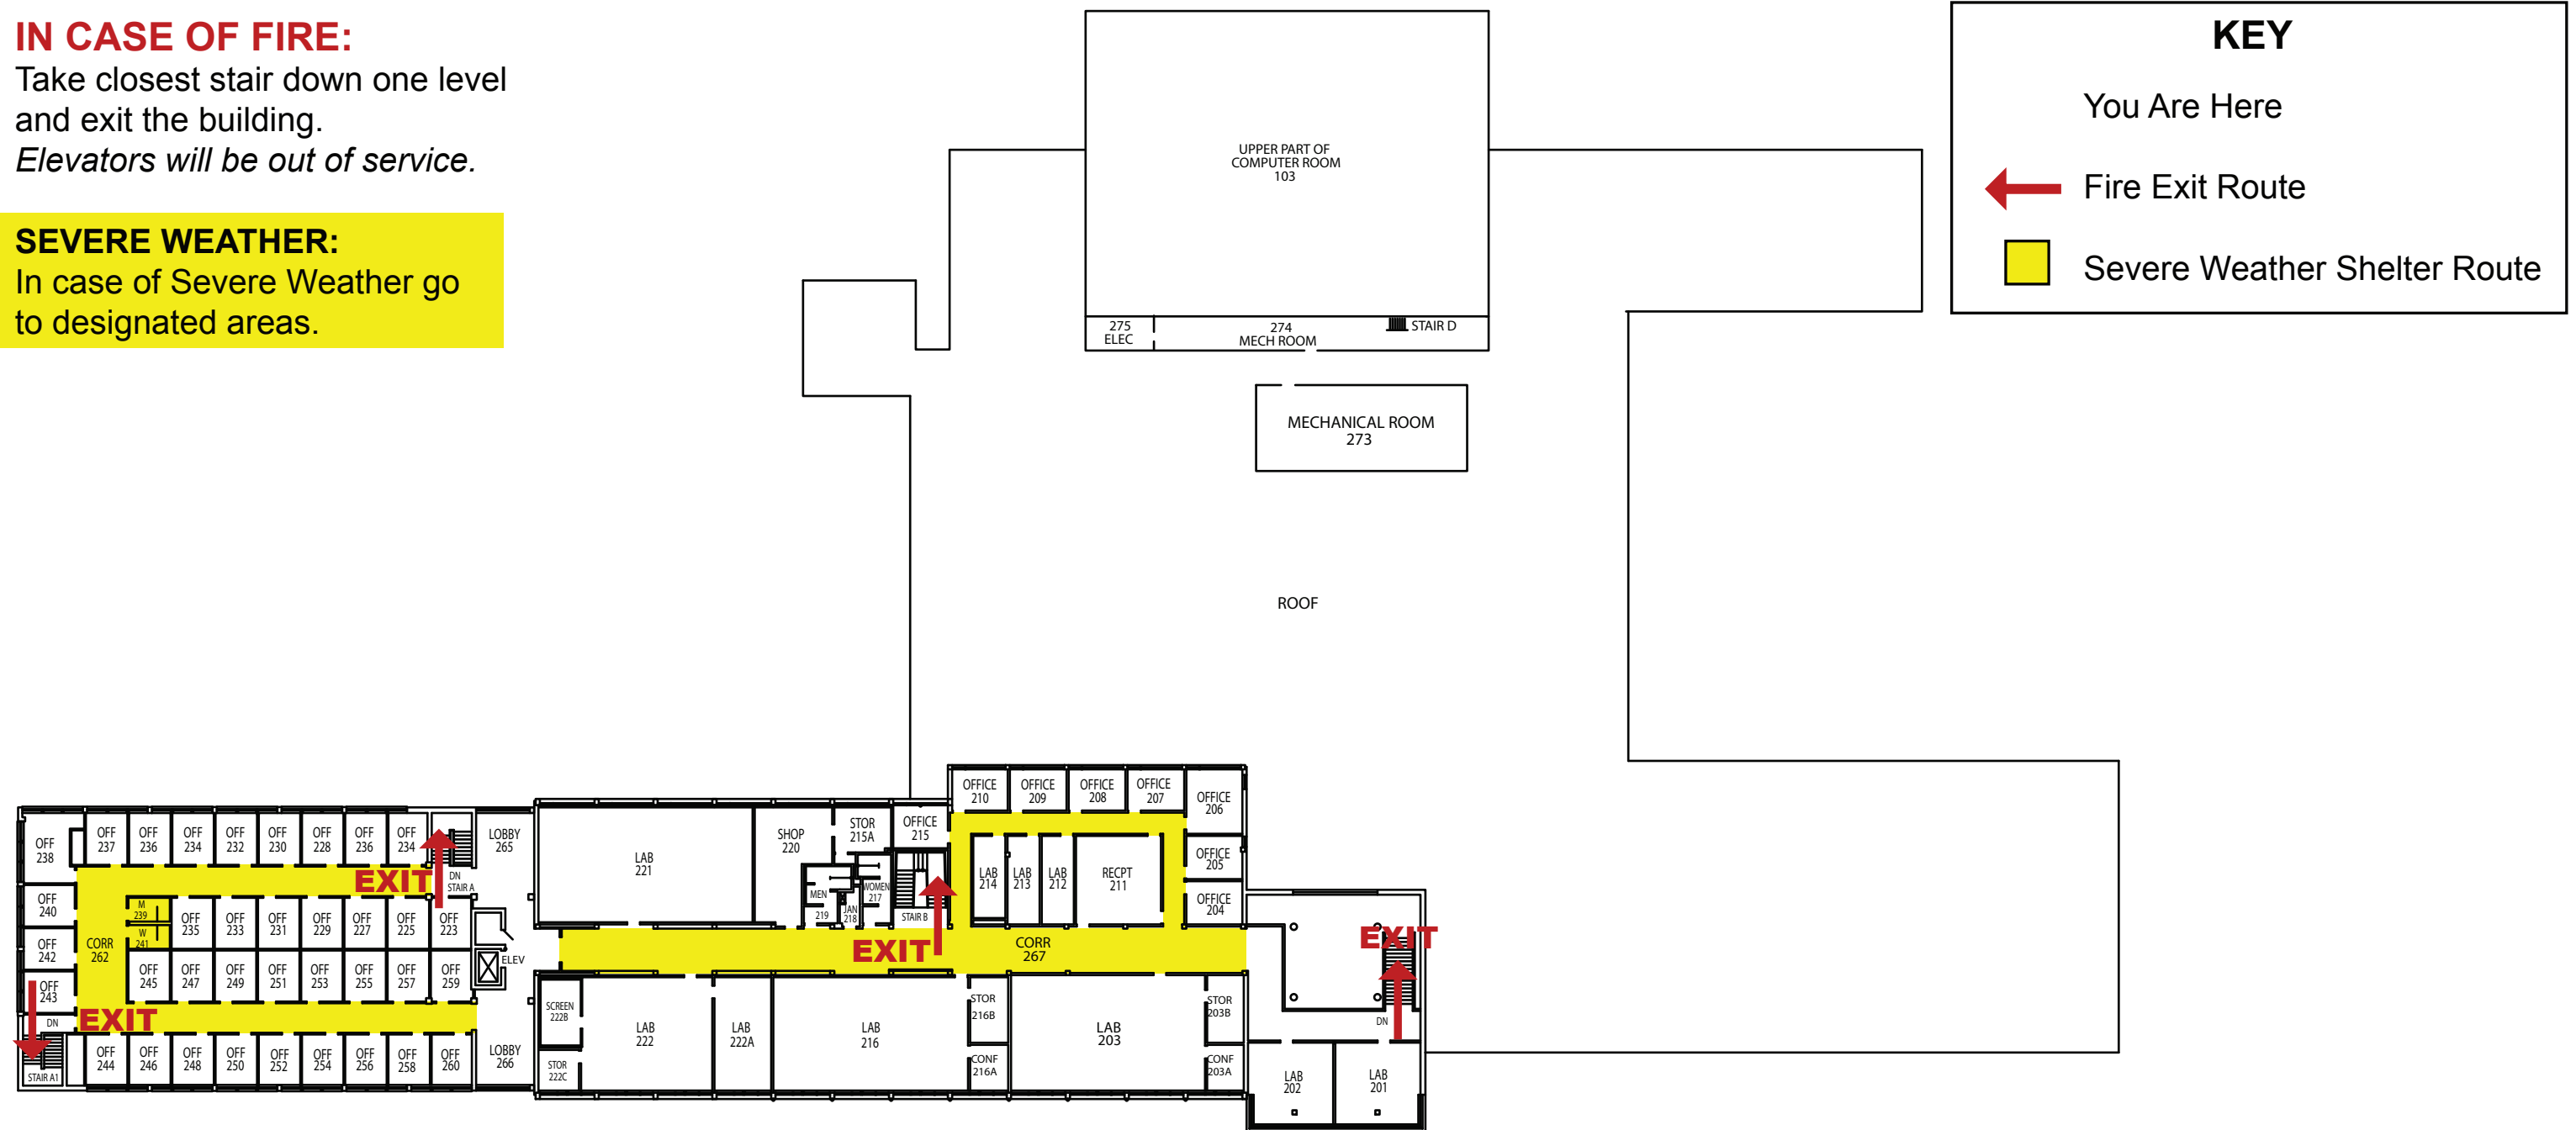

# Emergency Evacuation Route Map

## IN CASE OF FIRE:

Take closest stair down one level and exit the building.  
*Elevators will be out of service.*

## SEVERE WEATHER:

In case of Severe Weather go to designated areas.

**KEY**

- You Are Here
- ← Fire Exit Route
- Severe Weather Shelter Route