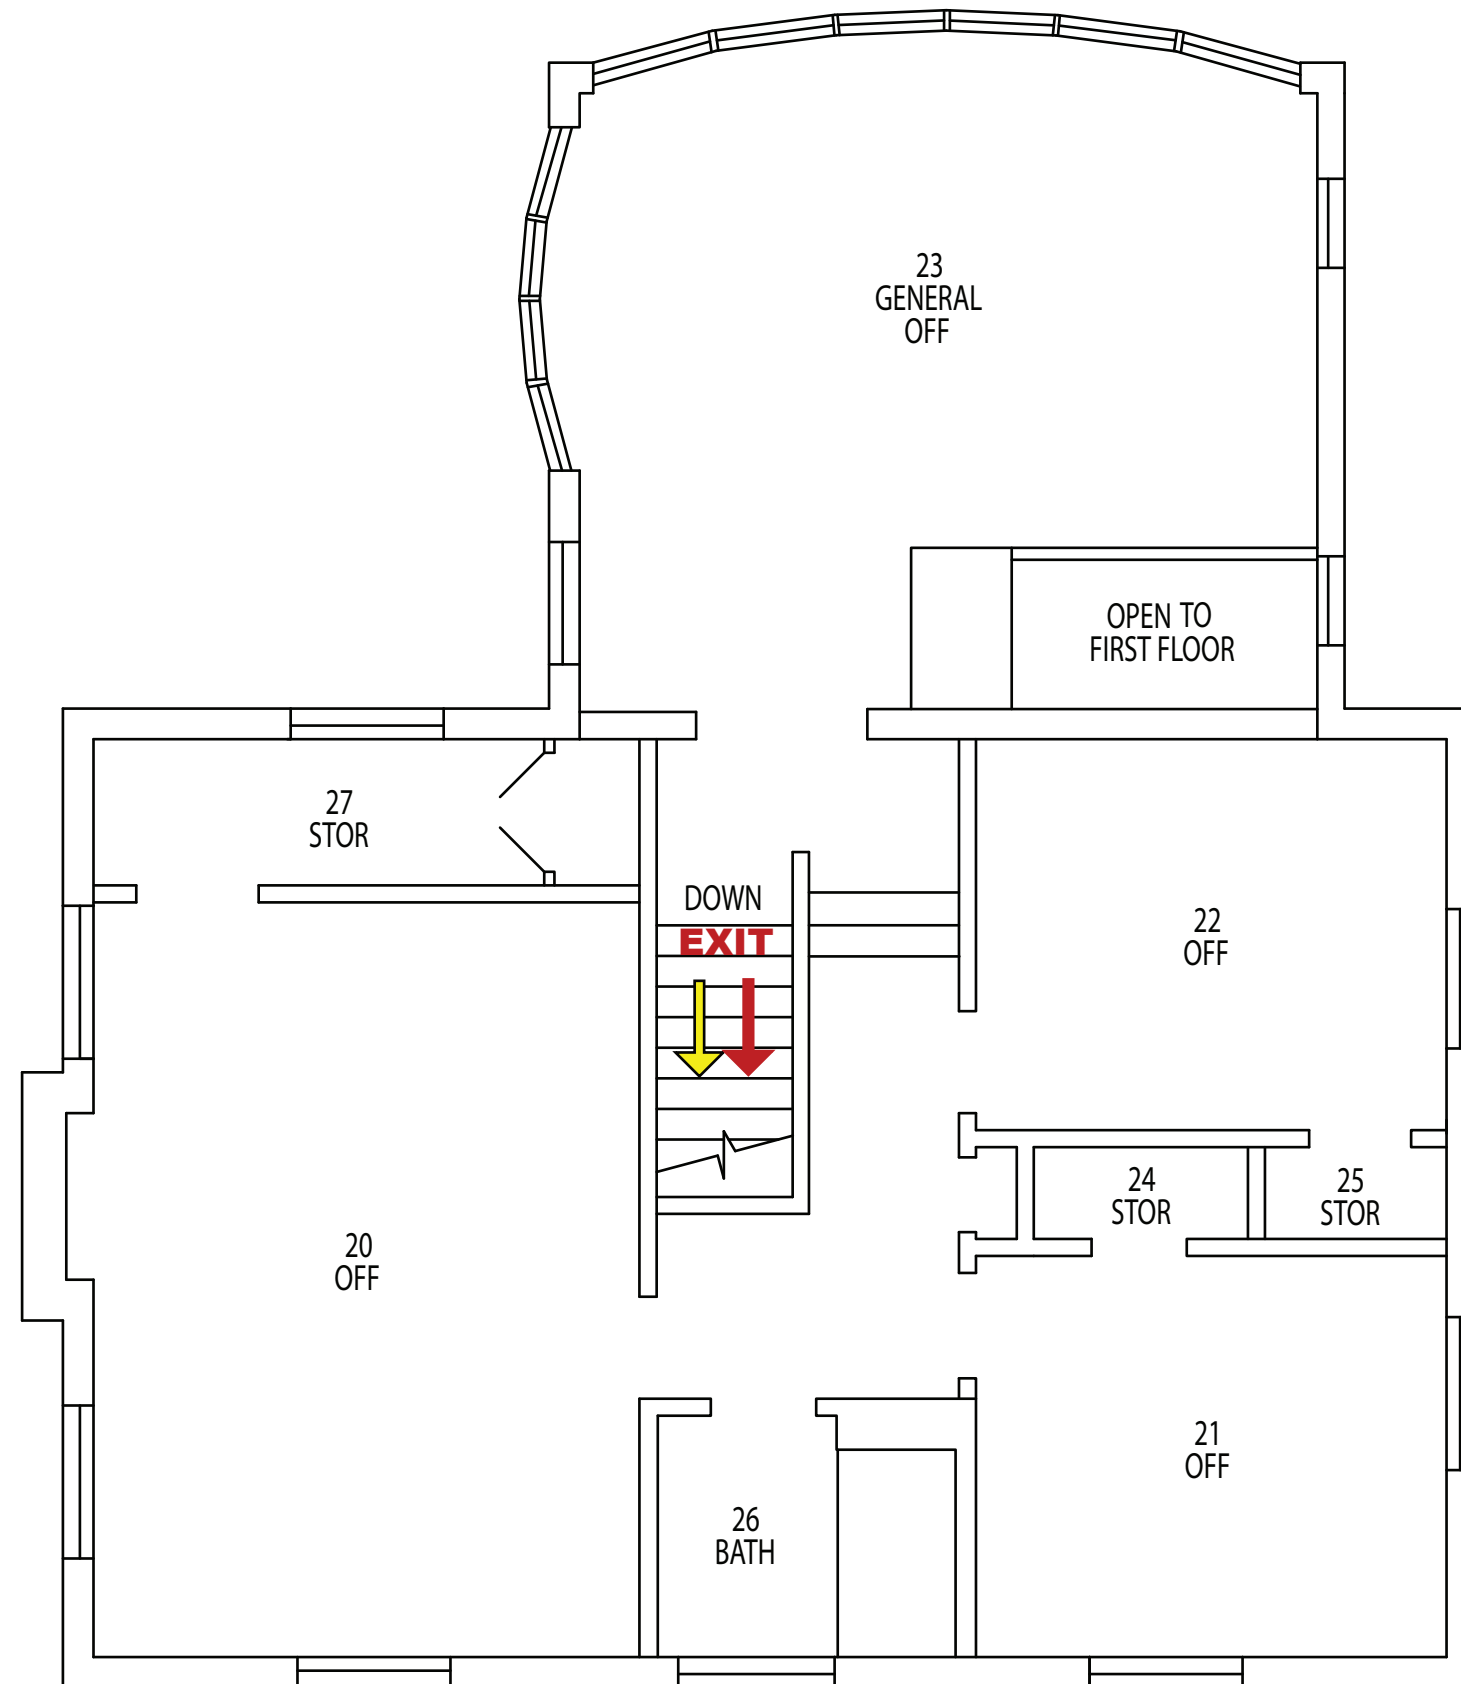

Emergency Evacuation Route Map

IN CASE OF FIRE:

Take closest stair down one level and exit the building.
Elevators will be out of service.

SEVERE WEATHER:

In case of Severe Weather go to designated areas.

KEY	
	You Are Here
	Fire Exit Route
	Severe Weather Shelter Route

EHLEN HOUSE - 2nd Floor