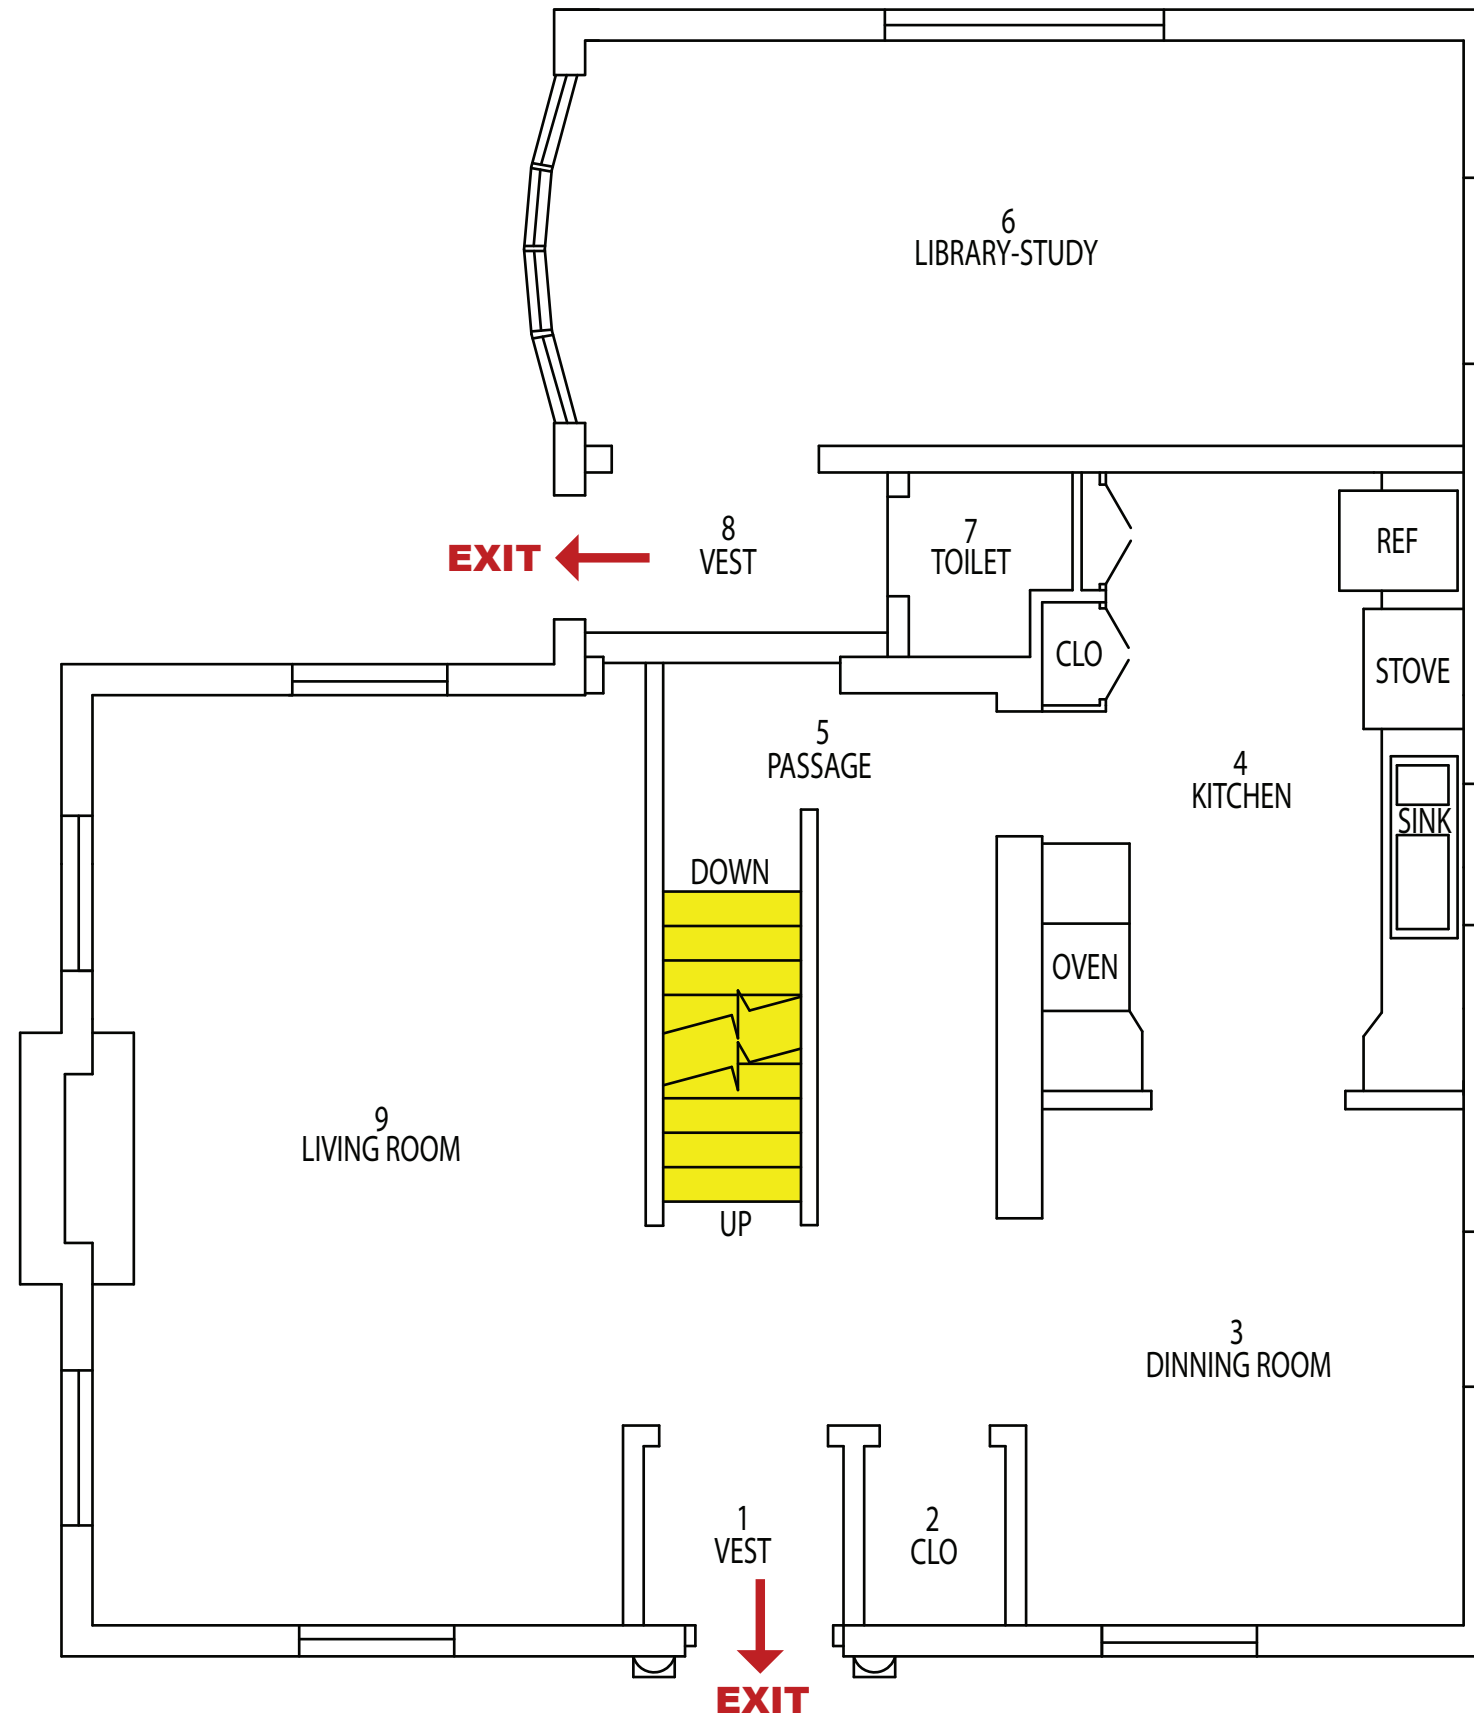

Emergency Evacuation Route Map

IN CASE OF FIRE:

Proceed to closest exit door and exit the building.
Elevators will be out of service.

SEVERE WEATHER:

In case of Severe Weather stay on ground level in interior rooms.

KEY

You Are Here

← Fire Exit Route

■ Severe Weather Shelter Route

EHLEN HOUSE - 1st Floor