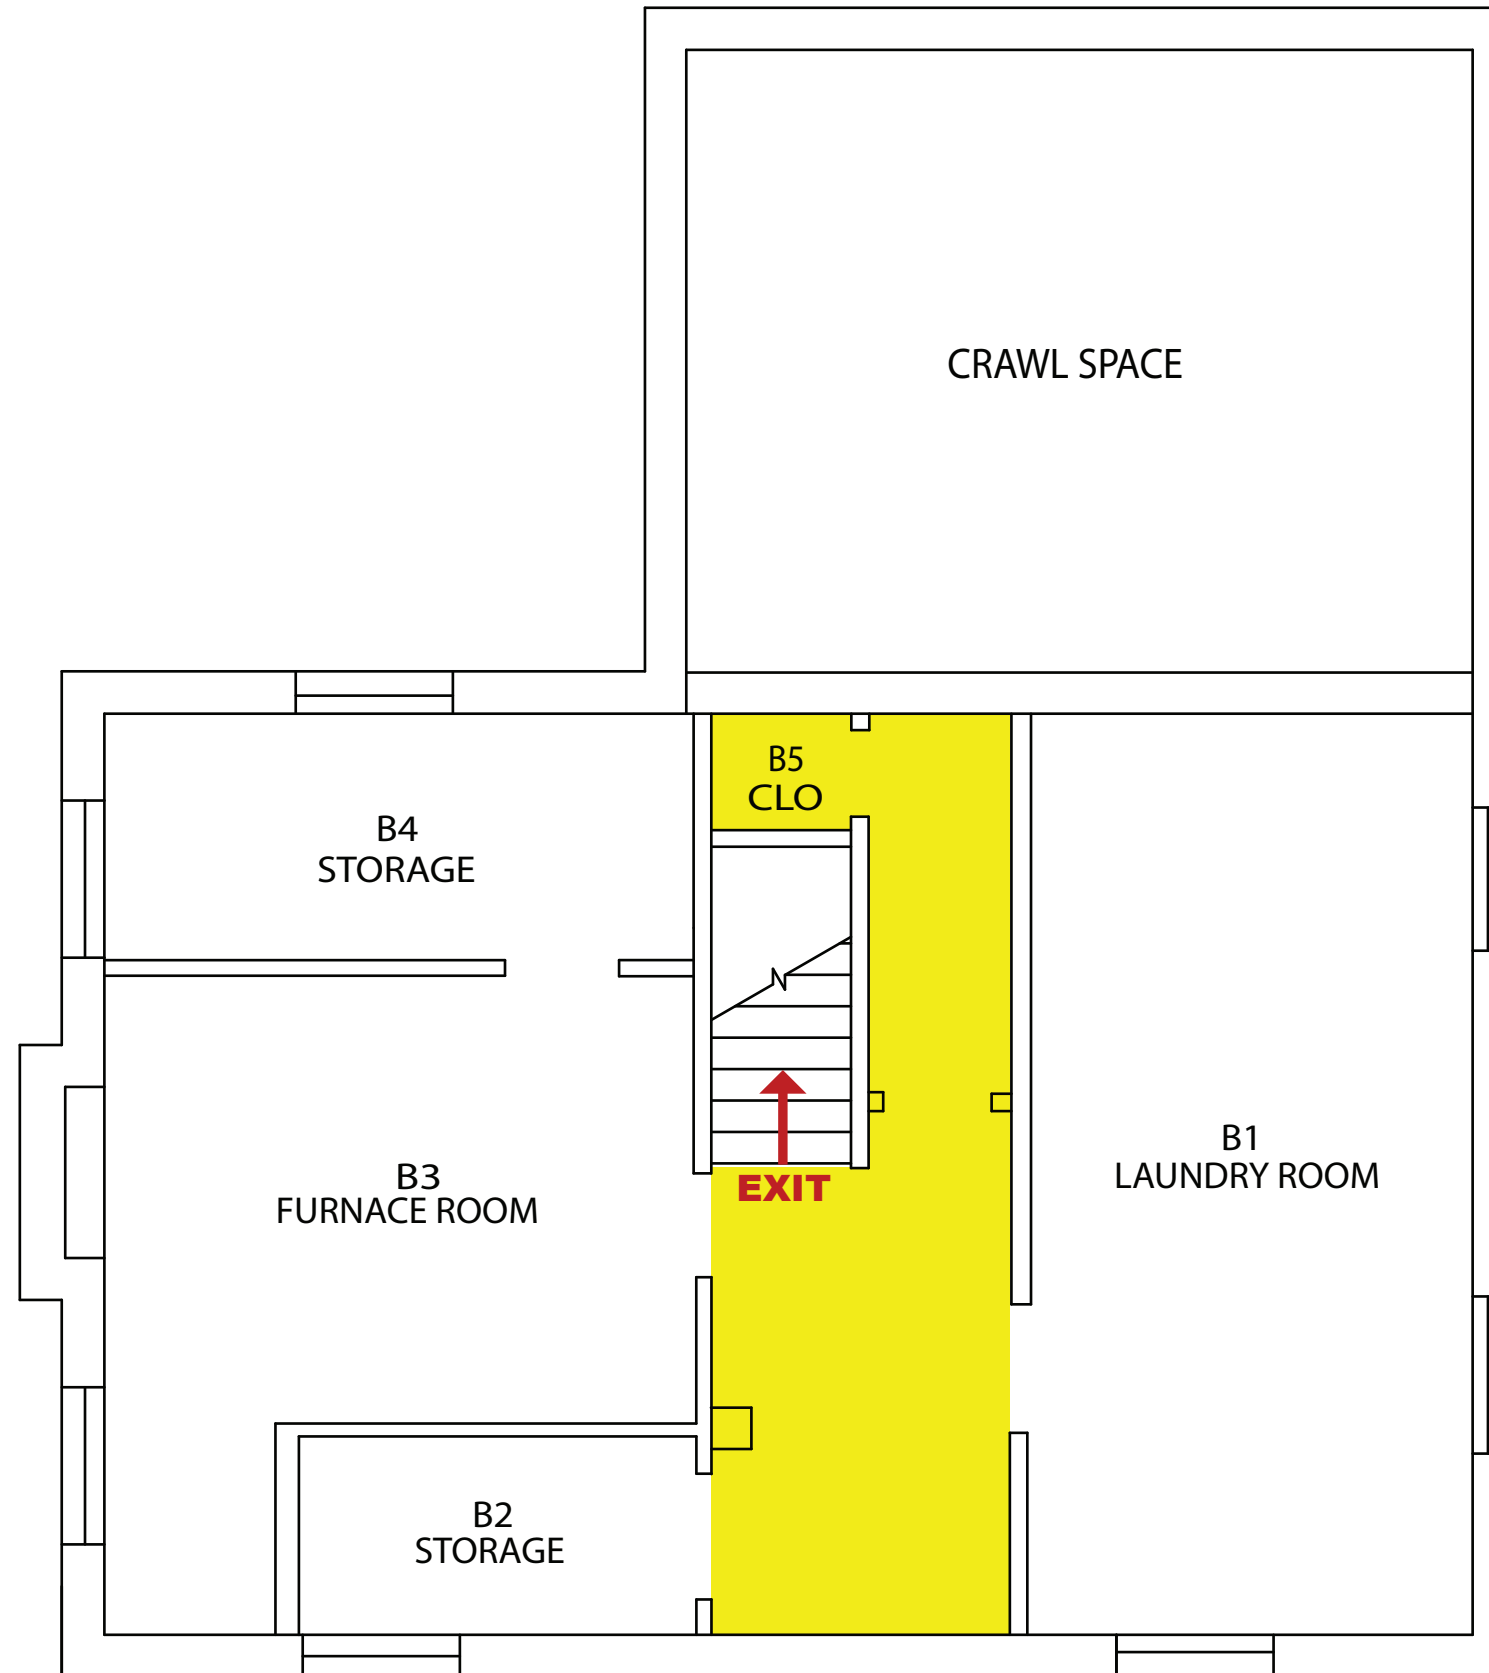

Emergency Evacuation Route Map

IN CASE OF FIRE:

Take closest stair up one level and exit the building.
Elevators will be out of service.

SEVERE WEATHER:

In case of Severe Weather stay on basement level.

KEY

You Are Here

 Fire Exit Route

 Severe Weather Shelter Route

EHLEN HOUSE - Basement Floor