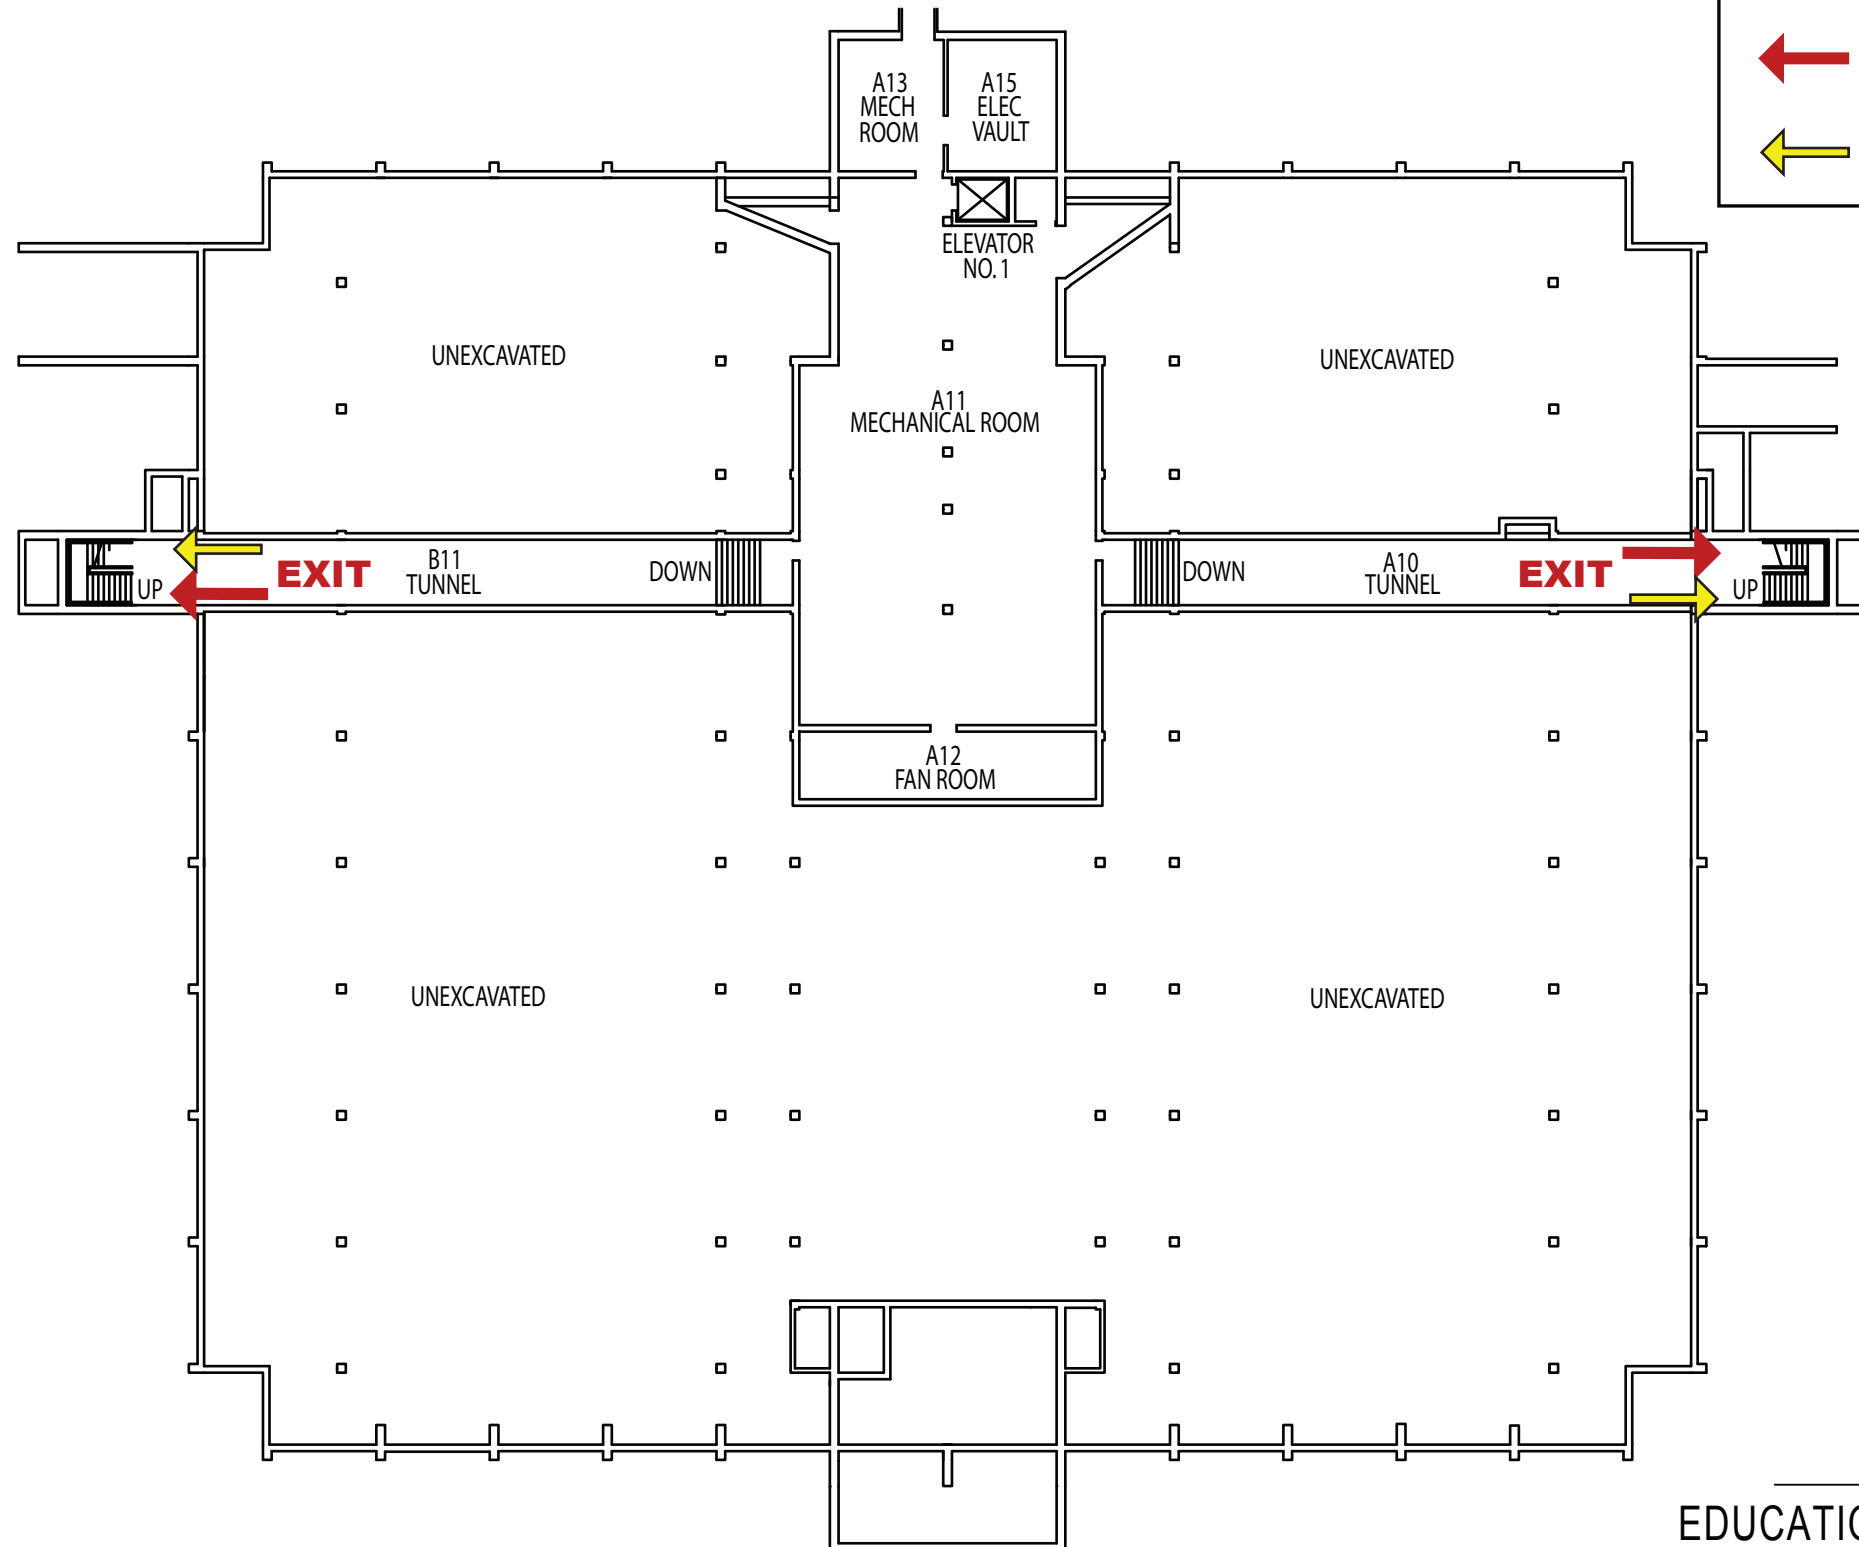

Emergency Evacuation Route Map

IN CASE OF FIRE:

Take closest stair up one level and exit the building.
Elevators will be out of service.

SEVERE WEATHER:

In case of Severe Weather go to designated areas.

KEY

- You Are Here
- Fire Exit Route
- Severe Weather Shelter Route

EDUCATION BUILDING - Basement Floor